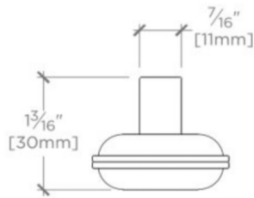

### PRODUCT FEATURES

---

Fine Italian Leather

Machine-stitched, hand-assembled in Europe

Knobs offered in Tan, Chocolate or Chestnut leather; Pulls offered in Chocolate leather

Includes per fixing: Machine Screw-POSI-Pan Head M4 X 25MM and Machine Screw-POSI-Pan Head M4 X 35MM

TOP VIEW SCALE: 6"=1'-0"

ISO VIEW SCALE: 6"=1'-0"

FRONT VIEW SCALE: 6"=1'-0"

SIDE VIEW SCALE: 6"=1'-0"