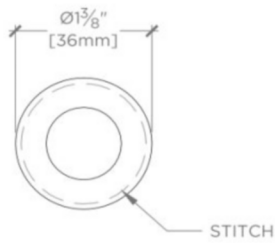

### PRODUCT FEATURES

---

Fine Italian Leather

Machine-stitched, hand-assembled in Europe

Knobs offered in Tan, Chocolate or Chestnut leather; Pulls offered in Chocolate leather

Includes per fixing: Machine Screw-POSI-Pan Head M4 X 25MM and Machine Screw-POSI-Pan Head M4 X 35MM

## FALLBROOK

FKHW05

Fallbrook 1 1/2" Leather Knob

MOUNTING HARDWARE INCLUDED		
STYLE #	DESCRIPTION	QTY
998939	Service Parts Rear Fixing MACHINE SREW-POSI-PAN HEAD M4 X 25MM	1
998940	Service Parts Rear Fixing MACHINE SCREW-POSI-PAN HEAD M4 X 35MM	1

TOP VIEW SCALE: 6"=1'-0"

ISO VIEW SCALE: 6"=1'-0"

FRONT VIEW SCALE: 6"=1'-0"

SIDE VIEW SCALE: 6"=1'-0"