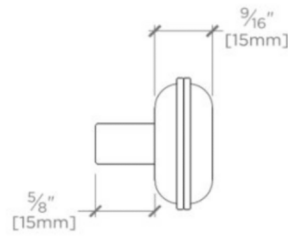

### PRODUCT FEATURES

---

Fine Italian Leather

Machine-stitched, hand-assembled in Europe

Knobs offered in Tan, Chocolate or Chestnut leather; Pulls offered in Chocolate leather

Includes per fixing: Machine Screw-POSI-Pan Head M4 X 25MM and Machine Screw-POSI-Pan Head M4 X 35MM

## FALLBROOK

FKHW05

Fallbrook 1 1/2" Leather Knob

MOUNTING HARDWARE INCLUDED		
STYLE #	DESCRIPTION	QTY
998939	Service Parts Rear Fixing MACHINE SREW-POSI-PAN HEAD M4 X 25MM	1
998940	Service Parts Rear Fixing MACHINE SCREW-POSI-PAN HEAD M4 X 35MM	1

TOP VIEW SCALE: 6"=1'-0"

ISO VIEW SCALE: 6"=1'-0"

FRONT VIEW SCALE: 6"=1'-0"

SIDE VIEW SCALE: 6"=1'-0"