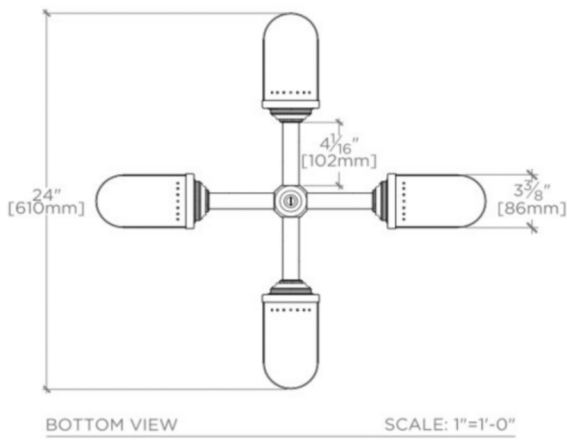

R.W. ATLAS

RW08LT

R.W. Atlas Ceiling Mounted Four Light Pendant with Metal Shades

SHOWN IN R.W. ATLAS CEILING MOUNTED FOUR LIGHT PENDANT WITH METAL SHADES| RWLT08

TECHNICAL DETAILS

Bulb Base Size: E26
Bulb Type: Medium
Depth / Width: 610 mm
Height: 403 mm
Interior / Exterior Application: Interior Only
Length: 610 mm
Number of Bulbs: Four
Shade Material: Glass or Metal
Voltage: 240
Wet / Dry: Damp or Dry

Solid brass fixture

Solid brass shades

Uses (4) 60W Max Type A19, E27 Base Bulbs

R.W. ATLAS

RW08LT

R.W. Atlas Ceiling Mounted Four Light Pendant with Metal Shades

One 3", 6", 12", and two 18" tubes supplied. Tubes can be assembled or removed for varying lengths