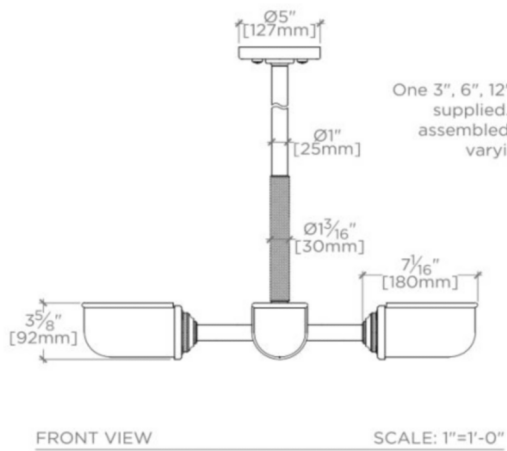

R.W. ATLAS

RW08LT

R.W. Atlas Ceiling Mounted Four Light Pendant with Metal Shades

SHOWN IN R.W. ATLAS CEILING MOUNTED FOUR LIGHT PENDANT WITH METAL SHADES| RWLT08

TECHNICAL DETAILS

Bulb Base Size: E26
Bulb Type: Medium
Depth / Width: 610 mm
Height: 403 mm
Interior / Exterior Application: Interior Only
Length: 610 mm
Number of Bulbs: Four
Shade Material: Glass or Metal
Voltage: 240
Wet / Dry: Damp or Dry

Solid brass fixture

Solid brass shades

Uses (4) 60W Max Type A19, E27 Base Bulbs

R.W. ATLAS

RW08LT

R.W. Atlas Ceiling Mounted Four Light Pendant with Metal Shades

One 3", 6", 12", and two 18" tubes supplied. Tubes can be assembled or removed for varying lengths