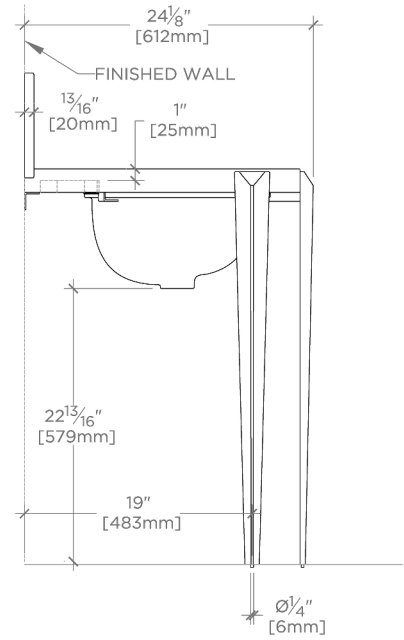

CERTIFICATIONS

PRODUCT (NOTES)

WATERWORKS

Gio

GIWS60

Gio Triangle three legs in Bronze with MRLVCU Sink and 60" 5CM Plain Squared Slab and Backsplash

TOP VIEW

SCALE: 3/4"=1'-0"

FRONT VIEW

SCALE: 3/4"=1'-0"

SIDE VIEW

SCALE: 3/4"=1'-0"