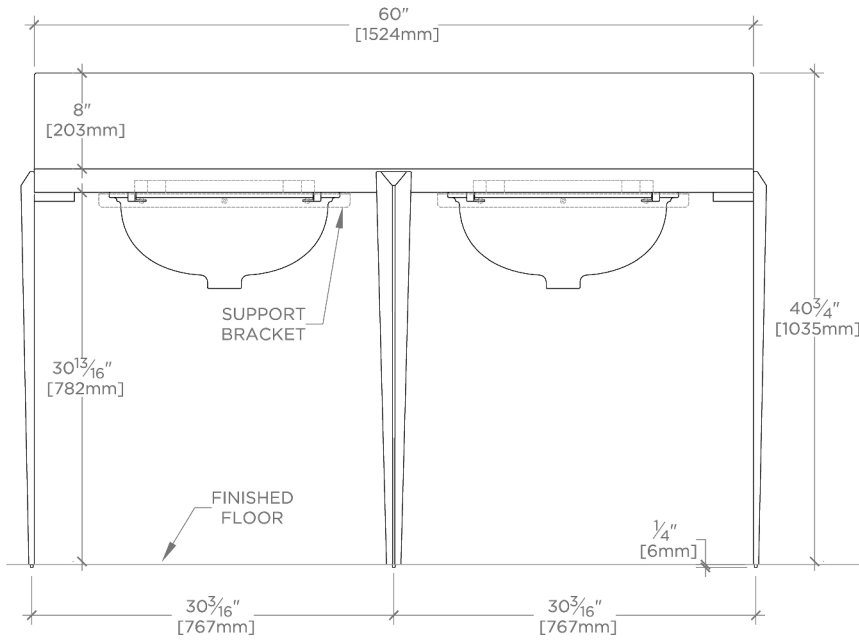

CERTIFICATIONS

PRODUCT (NOTES)

WATERWORKS

Gio

GIWS60

Gio Triangle three legs in Bronze with MRLVCU Sink and 60" 5CM Plain Squared Slab and Backsplash

TOP VIEW

SCALE: 3/4"=1'-0"

FRONT VIEW

SCALE: 3/4"=1'-0"

SIDE VIEW

SCALE: 3/4"=1'-0"