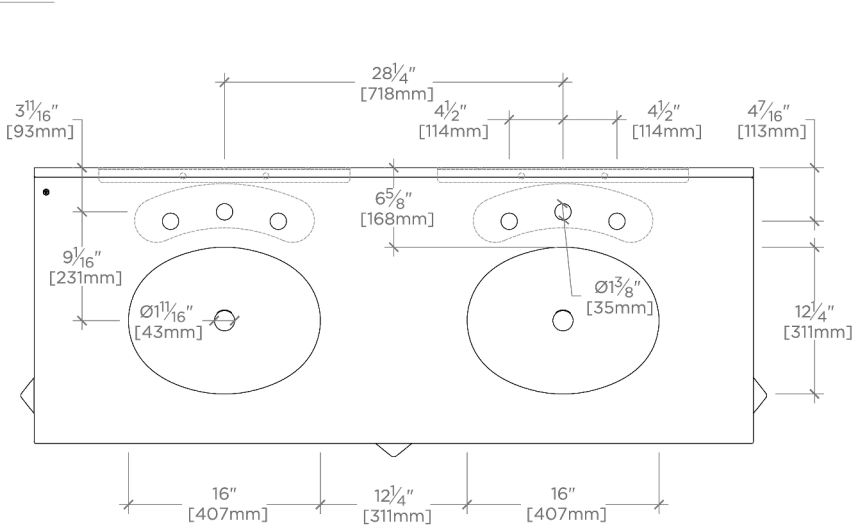

CERTIFICATIONS

PRODUCT (NOTES)

WATERWORKS

Gio

GIWS60

Gio Triangle three legs in Bronze with MRLVCU Sink and 60" 5CM Plain Squared Slab and Backsplash

TOP VIEW

SCALE: 3/4"=1'-0"

FRONT VIEW

SCALE: 3/4"=1'-0"

SIDE VIEW

SCALE: 3/4"=1'-0"