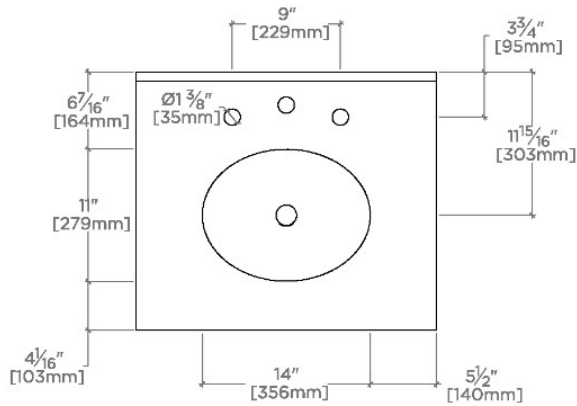

### TECHNICAL DETAILS

ADA Compliance: No  
Adjustable Levelers Feet: N  
Bowl Shape: Oval  
Depth To Overflow: 114 mm  
Drain Hole Depth: 44 mm  
Drain Hole Diameter: 44 mm  
Fittings Hole Depth: 32 mm  
Fittings Hole Diameter: 35 mm  
Overflow Opening: Yes  
Primary Material: Wood  
Sink Visibility: N

## Alta

ALVN10

Alta Single Vanity with Square Legs with MRLVHU Sink and Slab 25" x 21 1/2" x 34 1/2" with 4" x 3/4" Backsplash

TOP VIEW SCALE: 3/4"=1'-0"

FRONT VIEW SCALE: 3/4"=1'-0"

SIDE VIEW SCALE: 3/4"=1'-0"