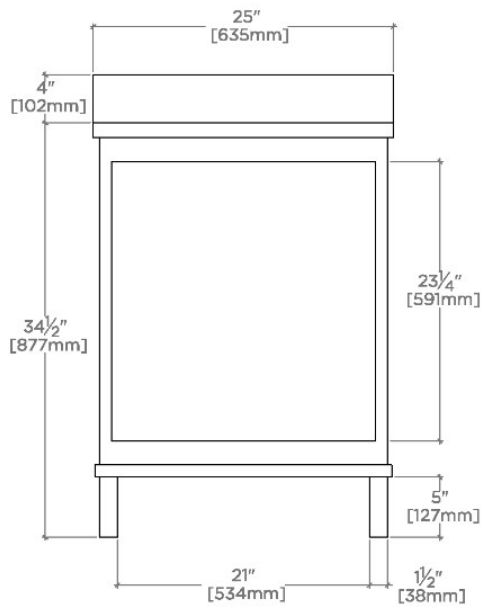

### TECHNICAL DETAILS

ADA Compliance: No  
Adjustable Levelers Feet: N  
Bowl Shape: Oval  
Depth To Overflow: 114 mm  
Drain Hole Depth: 44 mm  
Drain Hole Diameter: 44 mm  
Fittings Hole Depth: 32 mm  
Fittings Hole Diameter: 35 mm  
Overflow Opening: Yes  
Primary Material: Wood  
Sink Visibility: N

## Alta

ALVN10

Alta Single Vanity with Square Legs with MRLVHU Sink and Slab 25" x 21 1/2" x 34 1/2" with 4" x 3/4" Backsplash

TOP VIEW SCALE: 3/4"=1'-0"

FRONT VIEW SCALE: 3/4"=1'-0"

SIDE VIEW SCALE: 3/4"=1'-0"