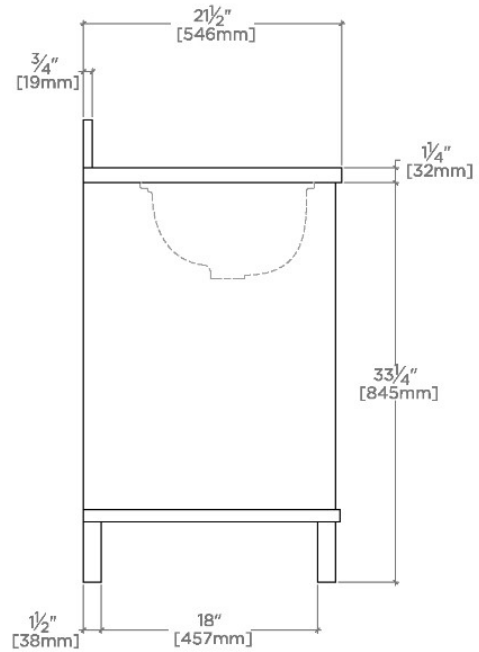

### TECHNICAL DETAILS

ADA Compliance: No  
Adjustable Levelers Feet: N  
Bowl Shape: Oval  
Depth To Overflow: 114 mm  
Drain Hole Depth: 44 mm  
Drain Hole Diameter: 44 mm  
Fittings Hole Depth: 32 mm  
Fittings Hole Diameter: 35 mm  
Overflow Opening: Yes  
Primary Material: Wood  
Sink Visibility: N

## Alta

ALVN10

Alta Single Vanity with Square Legs with MRLVHU Sink and Slab 25" x 21 1/2" x 34 1/2" with 4" x 3/4" Backsplash

TOP VIEW SCALE: 3/4"=1'-0"

FRONT VIEW SCALE: 3/4"=1'-0"

SIDE VIEW SCALE: 3/4"=1'-0"