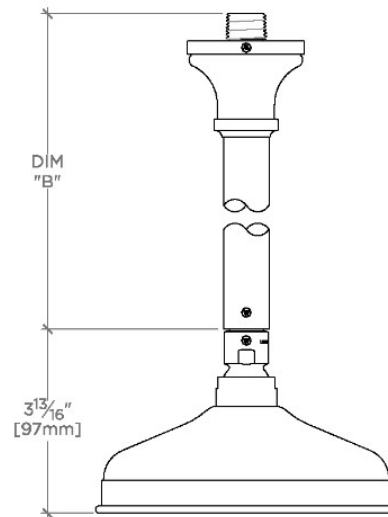

Julia

JUS161

Julia 6" Showerhead with 12" Ceiling Mounted Shower Arm

SHOWN IN JULIA 6" SHOWERHEAD WITH 12" CEILING MOUNTED SHOWER ARM | JUS161

TECHNICAL DETAILS

Adjustable Versus Fixed Spray: Fixed
 Fittings Hole Diameter: 32 mm
 Flow Restriction Options: 1.5, 1.75, 2.0
 Inlet Connection Size: 1/2"
 Inlet Connection Type: Male NPT
 Pivot: Y
 Primary Material: Brass
 Restricted Maximum Flow Rate: 6.6 liters/min
 Water Pressure Maximum: 6.0 bar
 Water Pressure Minimum: 1.5 bar
 Water Pressure Recommended: 3.0 bar

Includes a 12" ceiling mounted shower arm

Stocked in Brass, Chrome, Nickel and Matte Nickel

Showerhead available in 1.75gpm (6.6L/min) flow rate

CERTIFICATIONS

PRODUCT (NOTES)

WATERWORKS

Julia

JUS161

Julia 6" Showerhead with 12" Ceiling Mounted Shower Arm

CEILING VIEW

SCALE: 3"=1'-0"

STYLE NO.	DIM "A"	DIM "B"
ETS160	10 ³ / ₈ " [264mm]	6 ⁹ / ₁₆ " [167mm]
FRS160		
JUS160		
ETS161	16 ³ / ₈ " [417mm]	12 ⁹ / ₁₆ " [319mm]
FRS161		
JUS161		

FRONT VIEW

SCALE: 3"=1'-0"

SIDE VIEW

SCALE: 3"=1'-0"