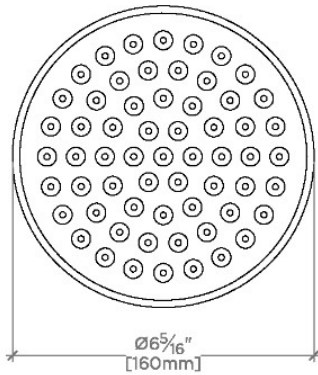

Julia

JUS161

Julia 6" Showerhead with 12" Ceiling Mounted Shower Arm

SHOWN IN JULIA 6" SHOWERHEAD WITH 12" CEILING MOUNTED SHOWER ARM | JUS161

TECHNICAL DETAILS

Adjustable Versus Fixed Spray: Fixed
 Fittings Hole Diameter: 32 mm
 Flow Restriction Options: 1.5, 1.75, 2.0
 Inlet Connection Size: 1/2"
 Inlet Connection Type: Male NPT
 Pivot: Y
 Primary Material: Brass
 Restricted Maximum Flow Rate: 6.6 liters/min
 Water Pressure Maximum: 6.0 bar
 Water Pressure Minimum: 1.5 bar
 Water Pressure Recommended: 3.0 bar

Includes a 12" ceiling mounted shower arm

Stocked in Brass, Chrome, Nickel and Matte Nickel

Showerhead available in 1.75gpm (6.6L/min) flow rate

CERTIFICATIONS

PRODUCT (NOTES)

WATERWORKS

Julia

JUS161

Julia 6" Showerhead with 12" Ceiling Mounted Shower Arm

CEILING VIEW

SCALE: 3"=1'-0"

STYLE NO.	DIM "A"	DIM "B"
ETS160	10 ³ / ₈ " [264mm]	6 ⁹ / ₁₆ " [167mm]
FRS160		
JUS160		
ETS161	16 ³ / ₈ " [417mm]	12 ⁹ / ₁₆ " [319mm]
FRS161		
JUS161		

FRONT VIEW

SCALE: 3"=1'-0"

SIDE VIEW

SCALE: 3"=1'-0"