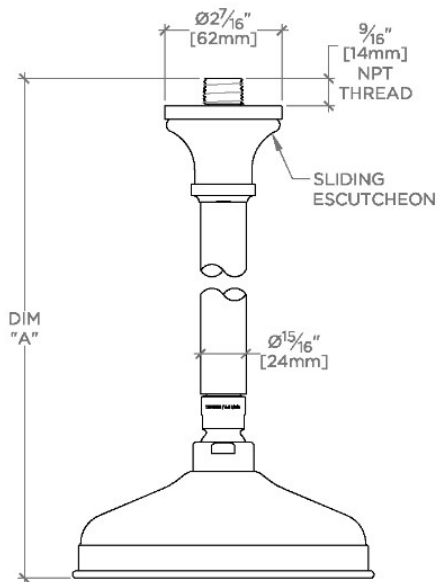

Julia

JUS161

Julia 6" Showerhead with 12" Ceiling Mounted Shower Arm

SHOWN IN JULIA 6" SHOWERHEAD WITH 12" CEILING MOUNTED SHOWER ARM | JUS161

TECHNICAL DETAILS

Adjustable Versus Fixed Spray: Fixed
 Fittings Hole Diameter: 32 mm
 Flow Restriction Options: 1.5, 1.75, 2.0
 Inlet Connection Size: 1/2"
 Inlet Connection Type: Male NPT
 Pivot: Y
 Primary Material: Brass
 Restricted Maximum Flow Rate: 6.6 liters/min
 Water Pressure Maximum: 6.0 bar
 Water Pressure Minimum: 1.5 bar
 Water Pressure Recommended: 3.0 bar

Includes a 12" ceiling mounted shower arm

Stocked in Brass, Chrome, Nickel and Matte Nickel

Showerhead available in 1.75gpm (6.6L/min) flow rate

CERTIFICATIONS

PRODUCT (NOTES)

WATERWORKS

Julia

JUS161

Julia 6" Showerhead with 12" Ceiling Mounted Shower Arm

CEILING VIEW

SCALE: 3"=1'-0"

STYLE NO.	DIM "A"	DIM "B"
ETS160	10 ³ / ₈ " [264mm]	6 ⁹ / ₁₆ " [167mm]
FRS160		
JUS160		
ETS161	16 ³ / ₈ " [417mm]	12 ⁹ / ₁₆ " [319mm]
FRS161		
JUS161		

FRONT VIEW

SCALE: 3"=1'-0"

SIDE VIEW

SCALE: 3"=1'-0"