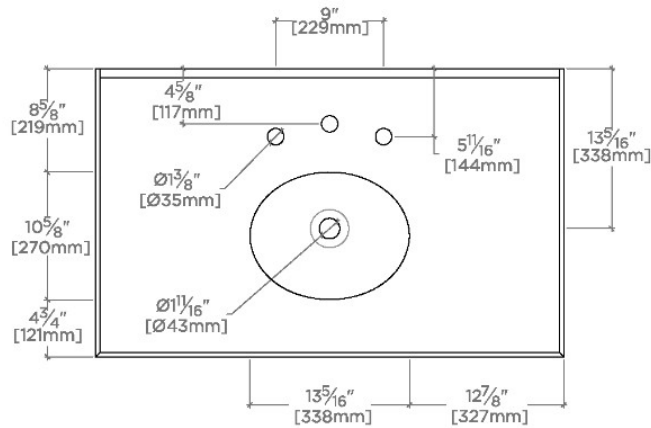

### PRODUCT FEATURES

Solid Brass

Lower glass shelf for storage

Includes Manchester Sink (MRLVHU) and Carrara stone top

Custom sizes not available

Can be purchased singly (100519)

## Pelham

PEWS01

Pelham Four Leg Single Washstand Packaged with Sink and Slab Top 39" x 24" x 38"

TOP VIEW

SCALE: 3/4"=1'-0"

FRONT VIEW

SCALE: 3/4"=1'-0"

SIDE VIEW

SCALE: 3/4"=1'-0"