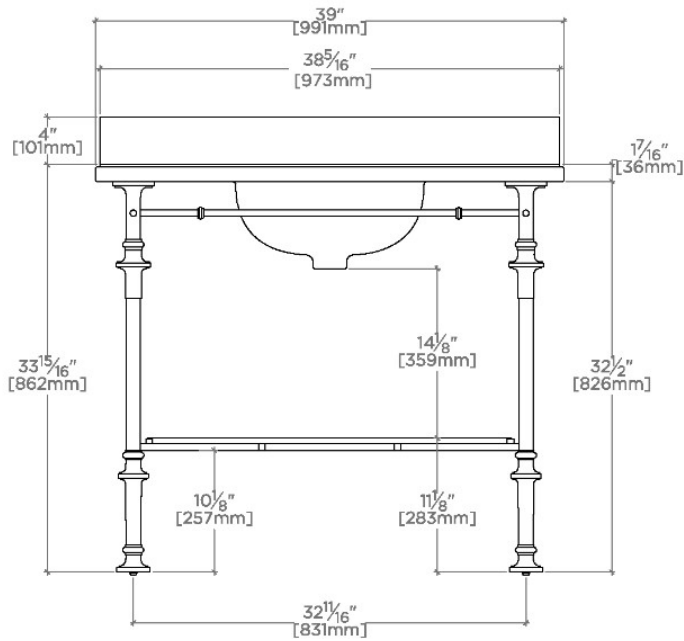

## Pelham

PEWS01

Pelham Four Leg Single Washstand Packaged with Sink and Slab Top 39" x 24" x 38"

TOP VIEW

SCALE: 3/4"=1'-0"

FRONT VIEW

SCALE: 3/4"=1'-0"

SIDE VIEW

SCALE: 3/4"=1'-0"