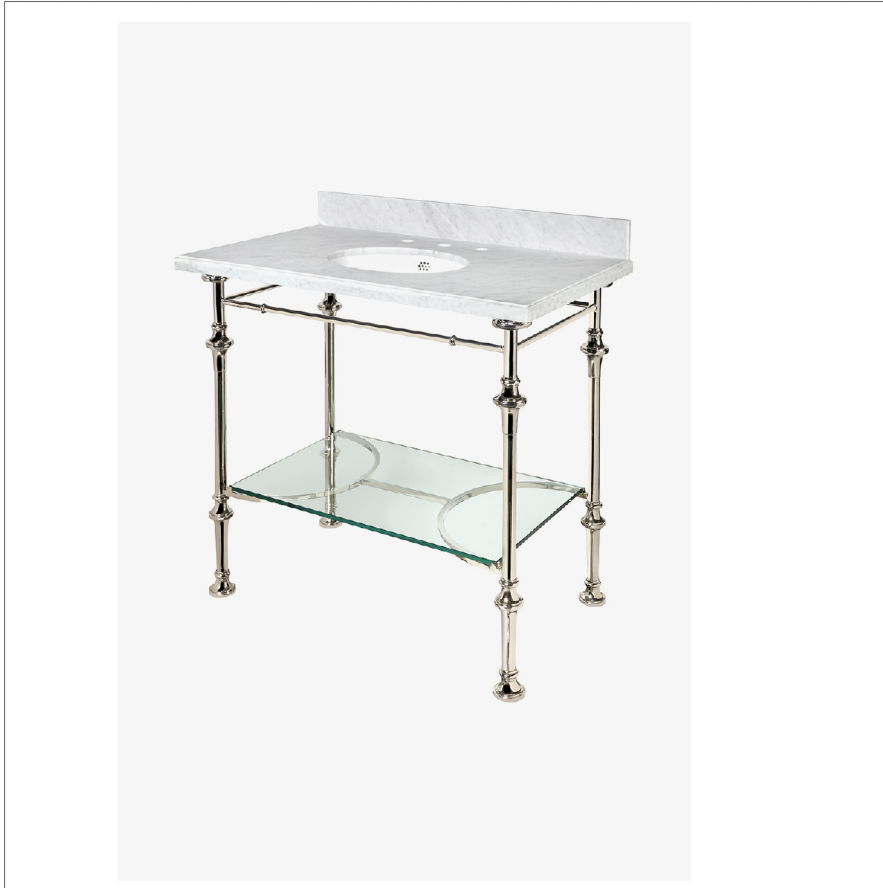

## Pelham

PEWS01

Pelham Four Leg Single Washstand Packaged with Sink and Slab Top 39" x 24" x 38"

SHOWN IN PELHAM FOUR LEG SINGLE WASHSTAND PACKAGED WITH SINK AND SLAB TOP 39" X 24" X 38" | PEWS01

### TECHNICAL DETAILS

ADA Compliance: No  
Adjustable Levelers Feet: N  
Leg Material: Metal  
Number Of Legs: Four  
Primary Material: Brass  
Sink Visibility: N

### INSPIRATION

A streamlined washstand with a beautifully detailed, solid brass base ? ideal for enriching traditional or transitional baths.

## Pelham

PEWS01

Pelham Four Leg Single Washstand Packaged with Sink and Slab Top 39" x 24" x 38"

TOP VIEW

SCALE: 3/4"=1'-0"

FRONT VIEW

SCALE: 3/4"=1'-0"

SIDE VIEW