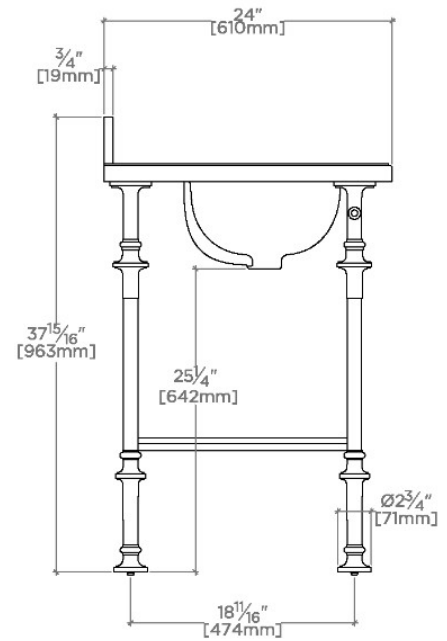

## Pelham

PEWS01

Pelham Four Leg Single Washstand Packaged with Sink and Slab Top 39" x 24" x 38"

TOP VIEW

SCALE: 3/4"=1'-0"

FRONT VIEW

SCALE: 3/4"=1'-0"

SIDE VIEW

SCALE: 3/4"=1'-0"