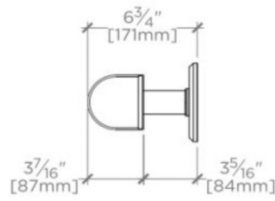

R.W. ATLAS

RW06LT

R.W. Atlas Wall Mounted Double Arm Sconce with Metal Shades

SHOWN IN R.W. ATLAS WALL MOUNTED DOUBLE ARM SCONCE WITH METAL SHADES | RWLT06

TECHNICAL DETAILS

Bulb Base Size: E26
Bulb Type: Medium
Depth / Width: 171 mm
Height: 127 mm
Interior / Exterior Application: Interior Only
Junction Box Orientation: Any
Length: 371 mm
Number of Bulbs: Two
Shade Material: Glass or Metal
Voltage: 240
Wet / Dry: Damp or Dry

Solid brass fixture
Solid brass shades
Uses (2) 60W Max Type Medium, E27 Base Bulb

WATERWORKS

R.W. ATLAS

RW06LT

R.W. Atlas Wall Mounted Double Arm Sconce with Metal Shades

TOP VIEW SCALE: 1"=1'-0"

FRONT VIEW SCALE: 1"=1'-0"

SIDE VIEW SCALE: 1"=1'-0"