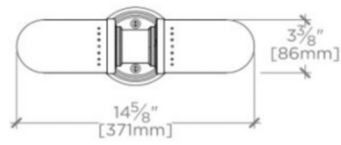

R.W. ATLAS

RW06LT

R.W. Atlas Wall Mounted Double Arm Sconce with Metal Shades

SHOWN IN R.W. ATLAS WALL MOUNTED DOUBLE ARM SCONCE WITH METAL SHADES | RWLT06

TECHNICAL DETAILS

Bulb Base Size: E26
Bulb Type: Medium
Depth / Width: 171 mm
Height: 127 mm
Interior / Exterior Application: Interior Only
Junction Box Orientation: Any
Length: 371 mm
Number of Bulbs: Two
Shade Material: Glass or Metal
Voltage: 240
Wet / Dry: Damp or Dry

Solid brass fixture
Solid brass shades
Uses (2) 60W Max Type Medium, E27 Base Bulb

WATERWORKS

R.W. ATLAS

RW06LT

R.W. Atlas Wall Mounted Double Arm Sconce with Metal Shades

TOP VIEW SCALE: 1"=1'-0"

FRONT VIEW SCALE: 1"=1'-0"

SIDE VIEW SCALE: 1"=1'-0"