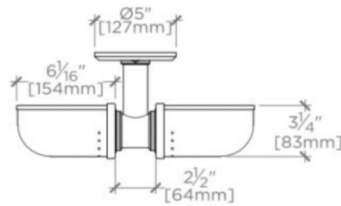

R.W. ATLAS

RW06LT

R.W. Atlas Wall Mounted Double Arm Sconce with Metal Shades

SHOWN IN R.W. ATLAS WALL MOUNTED DOUBLE ARM SCONCE WITH METAL SHADES | RWLT06

TECHNICAL DETAILS

Bulb Base Size: E26
Bulb Type: Medium
Depth / Width: 171 mm
Height: 127 mm
Interior / Exterior Application: Interior Only
Junction Box Orientation: Any
Length: 371 mm
Number of Bulbs: Two
Shade Material: Glass or Metal
Voltage: 240
Wet / Dry: Damp or Dry

Solid brass fixture
Solid brass shades
Uses (2) 60W Max Type Medium, E27 Base Bulb

WATERWORKS

R.W. ATLAS

RW06LT

R.W. Atlas Wall Mounted Double Arm Sconce with Metal Shades

TOP VIEW SCALE: 1"=1'-0"

FRONT VIEW SCALE: 1"=1'-0"

SIDE VIEW SCALE: 1"=1'-0"