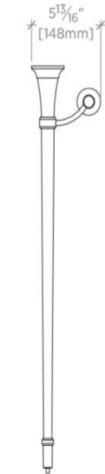

ALDEN

ALWS02

Alden Metal Round Two Leg Single Washstand for Sink with Backsplash 5 13/16" x 18 7/16" x 29 1/2"

SHOWN IN ALDEN METAL ROUND TWO LEG SINGLE WASHSTAND FOR SINK WITHOUT BACKSPASH 5 13/16" X 20 9/16" X 29

PRODUCT FEATURES

Designed exclusively for the Waterworks Studio.

Sink top sold separately from washstand

TECHNICAL DETAILS

Depth / Width: 468 mm
Height: 749 mm
Leg Material: Metal
Length: 148 mm
Primary Material: Metal
Suggested Application: Bath

PRODUCT (NOTES)

Sink sold separately.

ALDEN

ALWS02

Alden Metal Round Two Leg Single Washstand for Sink with Backsplash 5 13/16" x 18 7/16" x 29 1/2"

TOP VIEW

SCALE: 1"=1'-0"

FRONT VIEW

SCALE: 1"=1'-0"

SIDE VIEW

SCALE: 1"=1'-0"