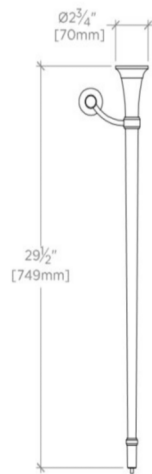

ALDEN

ALWS02

Alden Metal Round Two Leg Single Washstand for Sink with Backsplash 5 13/16" x 18 7/16" x 29 1/2"

SHOWN IN ALDEN METAL ROUND TWO LEG SINGLE WASHSTAND FOR SINK WITHOUT BACKSPASH 5 13/16" X 20 9/16" X 29

PRODUCT FEATURES

Designed exclusively for the Waterworks Studio.

Sink top sold separately from washstand

TECHNICAL DETAILS

Depth / Width: 468 mm
Height: 749 mm
Leg Material: Metal
Length: 148 mm
Primary Material: Metal
Suggested Application: Bath

PRODUCT (NOTES)

Sink sold separately.

ALDEN

ALWS02

Alden Metal Round Two Leg Single Washstand for Sink with Backsplash 5 13/16" x 18 7/16" x 29 1/2"

TOP VIEW

SCALE: 1"=1'-0"

FRONT VIEW

SCALE: 1"=1'-0"

SIDE VIEW

SCALE: 1"=1'-0"