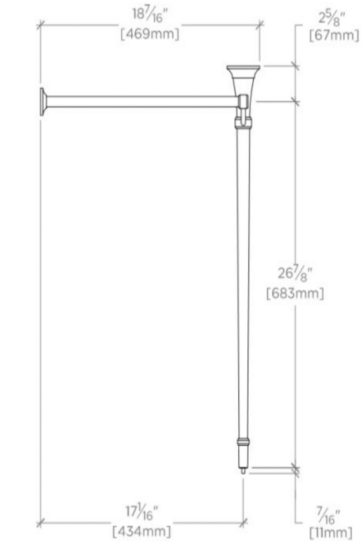

PRODUCT FEATURES

Designed exclusively for the Waterworks Studio.

Sink top sold separately from washstand

TECHNICAL DETAILS

Depth / Width: 468 mm
Height: 749 mm
Leg Material: Metal
Length: 148 mm
Primary Material: Metal
Suggested Application: Bath

PRODUCT (NOTES)

Sink sold separately.

ALDEN

ALWS02

Alden Metal Round Two Leg Single Washstand for Sink with Backsplash 5 13/16" x 18 7/16" x 29 1/2"

TOP VIEW

SCALE: 1"=1'-0"

FRONT VIEW

SCALE: 1"=1'-0"

SIDE VIEW

SCALE: 1"=1'-0"