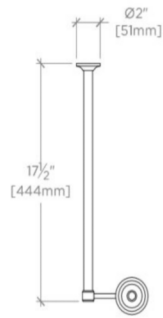

PRODUCT FEATURES

Designed exclusively for the Waterworks Studio.

Sink top sold separately from washstand

TECHNICAL DETAILS

Depth / Width: 468 mm
Height: 749 mm
Leg Material: Metal
Length: 148 mm
Primary Material: Metal
Suggested Application: Bath

PRODUCT (NOTES)

Sink sold separately.

ALDEN

ALWS02

Alden Metal Round Two Leg Single Washstand for Sink with Backsplash 5 13/16" x 18 7/16" x 29 1/2"

TOP VIEW

SCALE: 1"=1'-0"

FRONT VIEW

SCALE: 1"=1'-0"

SIDE VIEW

SCALE: 1"=1'-0"