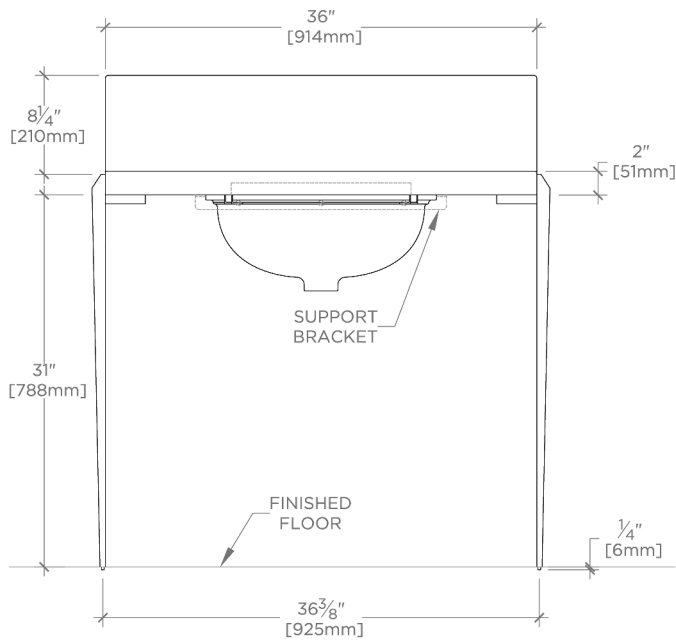

CERTIFICATIONS

PRODUCT (NOTES)

WATERWORKS

Gio

GIWS36

Gio Triangle two legs in Bronze with MRLVCU Sink and 36" 5CM Plain Squared Slab and Backsplash

TOP VIEW

SCALE: 3/4"=1'-0"

FRONT VIEW

SCALE: 3/4"=1'-0"

SIDE VIEW

SCALE: 3/4"=1'-0"