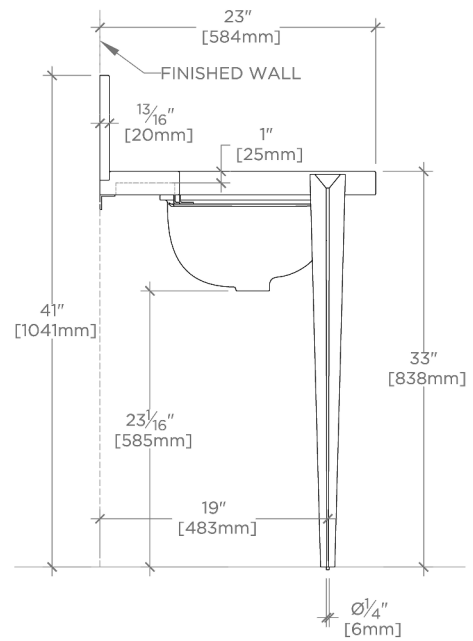

CERTIFICATIONS

PRODUCT (NOTES)

WATERWORKS

Gio

GIWS36

Gio Triangle two legs in Bronze with MRLVCU Sink and 36" 5CM Plain Squared Slab and Backsplash

TOP VIEW

SCALE: 3/4"=1'-0"

FRONT VIEW

SCALE: 3/4"=1'-0"

SIDE VIEW

SCALE: 3/4"=1'-0"