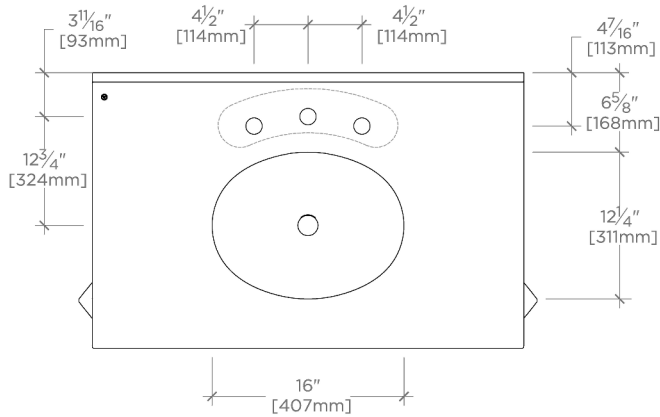

CERTIFICATIONS

PRODUCT (NOTES)

WATERWORKS

Gio

GIWS36

Gio Triangle two legs in Bronze with MRLVCU Sink and 36" 5CM Plain Squared Slab and Backsplash

TOP VIEW

SCALE: 3/4"=1'-0"

FRONT VIEW

SCALE: 3/4"=1'-0"

SIDE VIEW

SCALE: 3/4"=1'-0"