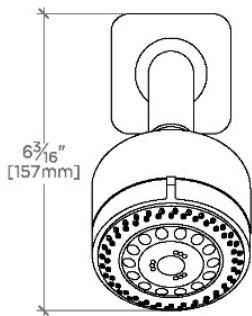

TECHNICAL DETAILS

Adjustable Versus Fixed Spray: Adjustable Spray
 Fittings Hole Diameter: 1 1/4"
 Flow Restriction Options: 1.5, 1.75, 2.0
 Inlet Connection Size: 1/2"
 Inlet Connection Type: Male NPT
 Pivot: Y
 Primary Material: Brass
 Restricted Maximum Flow Rate: 1.75 gpm
 Water Pressure Maximum: 85.0 psi
 Water Pressure Minimum: 20.0 psi
 Water Pressure Recommended: 45.0 psi

PRODUCT FEATURES

- Made of Brass
- Features a swivel 3 1/4" showerhead with three adjustable spray patterns
- Includes a 6" wall mounted 45 degree shower arm
- Stocked in Brass, Chrome and Nickel
- Showerhead available in 1.75gpm (6.6L/min) flow rate

CERTIFICATIONS

PRODUCT (NOTES)

WATERWORKS

LUDLOW

LDS234

Ludlow 3 1/4" Showerhead with Adjustable Spray with 6" Wall Mounted 45 Degree Shower Arm

TOP VIEW SCALE: 3"=1'-0"

STYLE NO.	DIM "A"	DIM "B"
LDS234	9 13/16" [250mm]	6 1/4" [158mm]
LDS235	11 13/16" [301mm]	8 1/4" [209mm]

SPRAY PATTERNS

FRONT VIEW SCALE: 3"=1'-0"

SIDE VIEW

SCALE: 3"=1'-0"