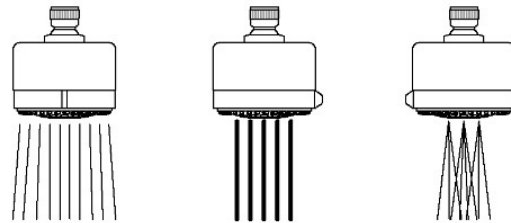

TECHNICAL DETAILS

Adjustable Versus Fixed Spray: Adjustable Spray
 Fittings Hole Diameter: 1 1/4"
 Flow Restriction Options: 1.5, 1.75, 2.0
 Inlet Connection Size: 1/2"
 Inlet Connection Type: Male NPT
 Pivot: Y
 Primary Material: Brass
 Restricted Maximum Flow Rate: 1.75 gpm
 Water Pressure Maximum: 85.0 psi
 Water Pressure Minimum: 20.0 psi
 Water Pressure Recommended: 45.0 psi

PRODUCT FEATURES

- Made of Brass
- Features a swivel 3 1/4" showerhead with three adjustable spray patterns
- Includes a 6" wall mounted 45 degree shower arm
- Stocked in Brass, Chrome and Nickel
- Showerhead available in 1.75gpm (6.6L/min) flow rate

CERTIFICATIONS

PRODUCT (NOTES)

WATERWORKS

LUDLOW

LDS234

Ludlow 3 1/4" Showerhead with Adjustable Spray with 6" Wall Mounted 45 Degree Shower Arm

TOP VIEW SCALE: 3"=1'-0"

STYLE NO.	DIM "A"	DIM "B"
LDS234	9 13/16" [250mm]	6 1/4" [158mm]
LDS235	11 13/16" [301mm]	8 1/4" [209mm]

SPRAY PATTERNS

FRONT VIEW SCALE: 3"=1'-0"

SIDE VIEW

SCALE: 3"=1'-0"