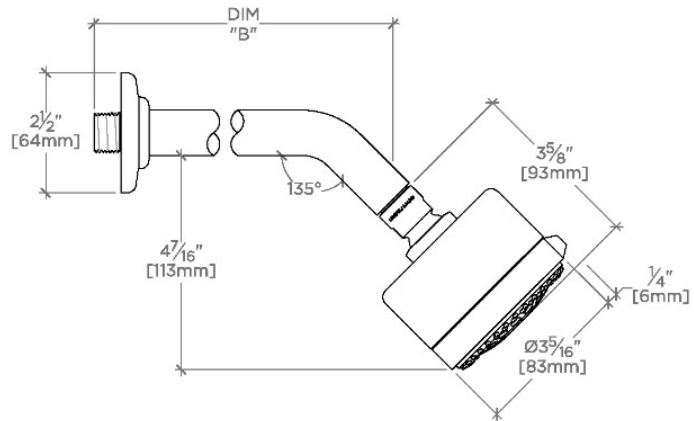

TECHNICAL DETAILS

Adjustable Versus Fixed Spray: Adjustable Spray
 Fittings Hole Diameter: 1 1/4"
 Flow Restriction Options: 1.5, 1.75, 2.0
 Inlet Connection Size: 1/2"
 Inlet Connection Type: Male NPT
 Pivot: Y
 Primary Material: Brass
 Restricted Maximum Flow Rate: 1.75 gpm
 Water Pressure Maximum: 85.0 psi
 Water Pressure Minimum: 20.0 psi
 Water Pressure Recommended: 45.0 psi

PRODUCT FEATURES

- Made of Brass
- Features a swivel 3 1/4" showerhead with three adjustable spray patterns
- Includes a 6" wall mounted 45 degree shower arm
- Stocked in Brass, Chrome and Nickel
- Showerhead available in 1.75gpm (6.6L/min) flow rate

CERTIFICATIONS

PRODUCT (NOTES)

WATERWORKS

LUDLOW

LDS234

Ludlow 3 1/4" Showerhead with Adjustable Spray with 6" Wall Mounted 45 Degree Shower Arm

TOP VIEW SCALE: 3"=1'-0"

STYLE NO.	DIM "A"	DIM "B"
LDS234	9 13/16" [250mm]	6 1/4" [158mm]
LDS235	11 13/16" [301mm]	8 1/4" [209mm]

SPRAY PATTERNS

FRONT VIEW SCALE: 3"=1'-0"

SIDE VIEW

SCALE: 3"=1'-0"