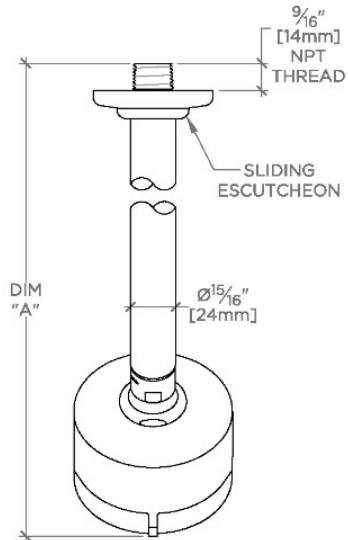

TECHNICAL DETAILS

Adjustable Versus Fixed Spray: Adjustable Spray
 Fittings Hole Diameter: 1 1/4"
 Flow Restriction Options: 1.5, 1.75, 2.0
 Inlet Connection Size: 1/2"
 Inlet Connection Type: Male NPT
 Pivot: Y
 Primary Material: Brass
 Restricted Maximum Flow Rate: 1.75 gpm
 Water Pressure Maximum: 85.0 psi
 Water Pressure Minimum: 20.0 psi
 Water Pressure Recommended: 45.0 psi

PRODUCT FEATURES

- Made of Brass
- Features a swivel 3 1/4" showerhead with three adjustable spray patterns
- Includes a 6" wall mounted 45 degree shower arm
- Stocked in Brass, Chrome and Nickel
- Showerhead available in 1.75gpm (6.6L/min) flow rate

CERTIFICATIONS

PRODUCT (NOTES)

WATERWORKS

LUDLOW

LDS234

Ludlow 3 1/4" Showerhead with Adjustable Spray with 6" Wall Mounted 45 Degree Shower Arm

TOP VIEW SCALE: 3"=1'-0"

STYLE NO.	DIM "A"	DIM "B"
LDS234	9 13/16" [250mm]	6 1/4" [158mm]
LDS235	11 13/16" [301mm]	8 1/4" [209mm]

SPRAY PATTERNS

FRONT VIEW SCALE: 3"=1'-0"

SIDE VIEW

SCALE: 3"=1'-0"