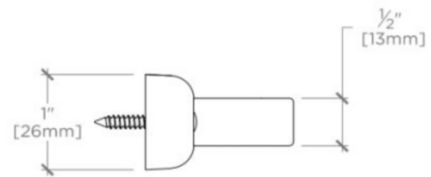

REDONDO

Redondo 4 11/16" Pull

REHW04

TECHNICAL DETAILS

Height: 1"
Length: 4 11/16"

SHOWN IN REDONDO 4 11/16" PULL | REHW04

INSPIRATION

Reminiscent of the warehouse pulls on an old notions cabinet, Redondo has been amped up in scale for modern use. An arched pull with oval attachments and exposed screws hits a note of delicacy for the home.

WATERWORKS

REDONDO

REHW04

Redondo 4 11/16" Pull

MOUNTING HARDWARE INCLUDED		
STYLE #	DESCRIPTION	QTY
998949	Service Parts N6 x 1" Wood Screw, Raised, Countersunk, Slotted	2

TOP VIEW

SCALE: 6"=1'-0"

ISO VIEW

SCALE: 6"=1'-0"

FRONT VIEW

SCALE: 6"=1'-0"

SIDE VIEW

SCALE: 6"=1'-0"