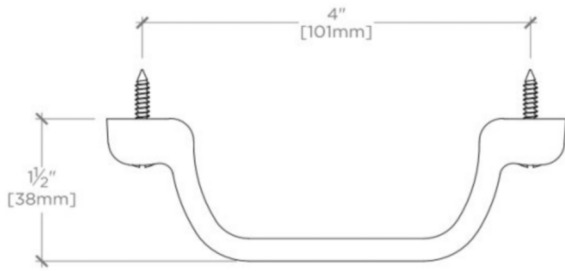

REDONDO

Redondo 4 11/16" Pull

REHW04

TECHNICAL DETAILS

Height: 1"
Length: 4 11/16"

SHOWN IN REDONDO 4 11/16" PULL | REHW04

INSPIRATION

Reminiscent of the warehouse pulls on an old notions cabinet, Redondo has been amped up in scale for modern use. An arched pull with oval attachments and exposed screws hits a note of delicacy for the home.

PRODUCT FEATURES

Warehouse inspired, scaled for home

Expressive screws

Solid brass

Machined and hand-polished in Europe

Includes per fixing: Wood screw, raised, countersunk, slotted, N6x1", finished to match

WATERWORKS

REDONDO

REHW04

Redondo 4 11/16" Pull

MOUNTING HARDWARE INCLUDED		
STYLE #	DESCRIPTION	QTY
998949	Service Parts N6 x 1" Wood Screw, Raised, Countersunk, Slotted	2

TOP VIEW

SCALE: 6"=1'-0"

ISO VIEW

SCALE: 6"=1'-0"

FRONT VIEW

SCALE: 6"=1'-0"

SIDE VIEW

SCALE: 6"=1'-0"