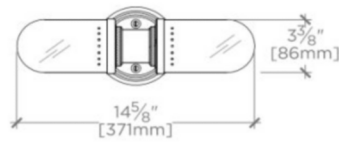

R.W. ATLAS

RW05LT

R.W. Atlas Wall Mounted Double Arm Sconce with Glass Shades

TECHNICAL DETAILS

Bulb Base Size: E26
Bulb Type: Medium
Depth / Width: 171 mm
Height: 127 mm
Interior / Exterior Application: Interior Only
Junction Box Orientation: Any
Length: 371 mm
Number of Bulbs: Two
Shade Material: Glass or Metal
Voltage: 240
Wet / Dry: Damp or Dry

Solid brass
Hand-blown opalescent glass
Uses (2) 60W Max Type Medium, E27 Base Bulb

WATERWORKS

R.W. ATLAS

RW05LT

R.W. Atlas Wall Mounted Double Arm Sconce with Glass Shades

TOP VIEW SCALE: 1"=1'-0"

FRONT VIEW SCALE: 1"=1'-0"

SIDE VIEW SCALE: 1"=1'-0"