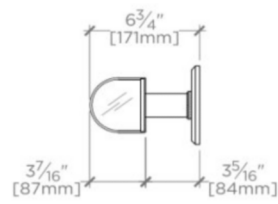

R.W. ATLAS

RW05LT

R.W. Atlas Wall Mounted Double Arm Sconce with Glass Shades

TECHNICAL DETAILS

Bulb Base Size: E26
Bulb Type: Medium
Depth / Width: 171 mm
Height: 127 mm
Interior / Exterior Application: Interior Only
Junction Box Orientation: Any
Length: 371 mm
Number of Bulbs: Two
Shade Material: Glass or Metal
Voltage: 240
Wet / Dry: Damp or Dry

Solid brass
Hand-blown opalescent glass
Uses (2) 60W Max Type Medium, E27 Base Bulb

WATERWORKS

R.W. ATLAS

RW05LT

R.W. Atlas Wall Mounted Double Arm Sconce with Glass Shades

TOP VIEW SCALE: 1"=1'-0"

FRONT VIEW SCALE: 1"=1'-0"

SIDE VIEW SCALE: 1"=1'-0"