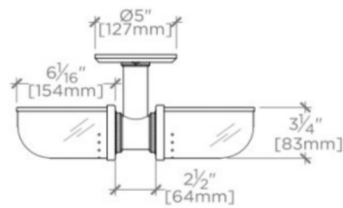

R.W. ATLAS

RW05LT

R.W. Atlas Wall Mounted Double Arm Sconce with Glass Shades

TECHNICAL DETAILS

Bulb Base Size: E26
Bulb Type: Medium
Depth / Width: 171 mm
Height: 127 mm
Interior / Exterior Application: Interior Only
Junction Box Orientation: Any
Length: 371 mm
Number of Bulbs: Two
Shade Material: Glass or Metal
Voltage: 240
Wet / Dry: Damp or Dry

Solid brass
Hand-blown opalescent glass
Uses (2) 60W Max Type Medium, E27 Base Bulb

WATERWORKS

R.W. ATLAS

RW05LT

R.W. Atlas Wall Mounted Double Arm Sconce with Glass Shades

TOP VIEW SCALE: 1"=1'-0"

FRONT VIEW SCALE: 1"=1'-0"

SIDE VIEW SCALE: 1"=1'-0"