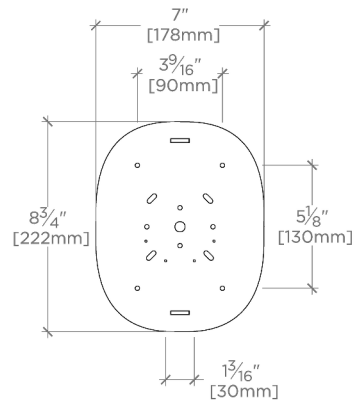

CERTIFICATIONS

PRODUCT (NOTES)

Lucia

LU04LT

Lucia Wall / Ceiling Large Oval Flush Mount with Murano Glass Diffusers

TOP VIEW

SCALE: 1/2"=1'-0"

MOUNTING PLATE

SCALE: 1/2"=1'-0"

FRONT VIEW

SCALE: 1/2"=1'-0"

SIDE VIEW

SCALE: 1/2"=1'-0"