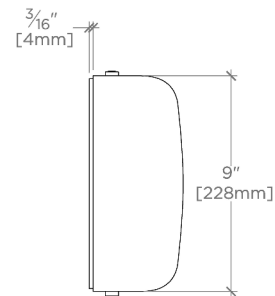

CERTIFICATIONS

PRODUCT (NOTES)

Lucia

LU04LT

Lucia Wall / Ceiling Large Oval Flush Mount with Murano Glass Diffusers

TOP VIEW

SCALE: 1/2"=1'-0"

MOUNTING PLATE

SCALE: 1/2"=1'-0"

FRONT VIEW

SCALE: 1/2"=1'-0"

SIDE VIEW

SCALE: 1/2"=1'-0"