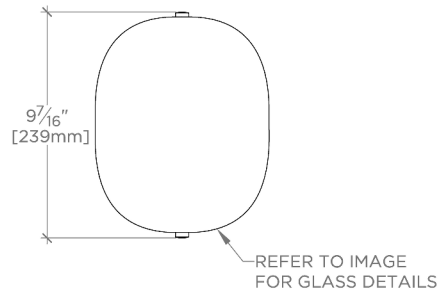

Lucia

LU04LT

Lucia Wall / Ceiling Large Oval Flush Mount with Murano Glass Diffusers

SHOWN IN LUCIA WALL / CEILING LARGE OVAL FLUSH MOUNT WITH MURANO GLASS DIFFUSERS | LU04LT

TECHNICAL DETAILS

Ambient Task: Ambient
Depth/Width: 102 mm
Installation Type: Wall or ceiling mounted
Interior Exterior Application: Interior Only
Length: 181 mm
Light Direction: Omnidirectional from wall surface
Orientation: Vertical or Horizontal
Primary Material: Brass/Murano Glass
Safety Warnings: Do not exceed max wattage.
Shade Finish: Clear
Shade Material: Glass
Wet/Dry: Damp or Dry

CERTIFICATIONS

PRODUCT (NOTES)

Lucia

LU04LT

Lucia Wall / Ceiling Large Oval Flush Mount with Murano Glass Diffusers

TOP VIEW

SCALE: 1/2"=1'-0"

MOUNTING PLATE

SCALE: 1/2"=1'-0"

FRONT VIEW

SCALE: 1/2"=1'-0"

SIDE VIEW

SCALE: 1/2"=1'-0"