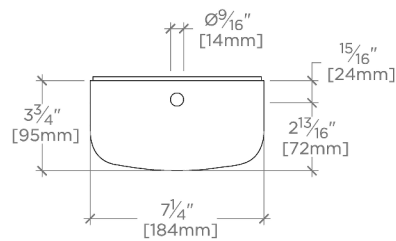

Lucia

LU04LT

Lucia Wall / Ceiling Large Oval Flush Mount with Murano Glass Diffusers

SHOWN IN LUCIA WALL / CEILING LARGE OVAL FLUSH MOUNT WITH MURANO GLASS DIFFUSERS | LU04LT

TECHNICAL DETAILS

Ambient Task: Ambient
Depth/Width: 102 mm
Installation Type: Wall or ceiling mounted
Interior Exterior Application: Interior Only
Length: 181 mm
Light Direction: Omnidirectional from wall surface
Orientation: Vertical or Horizontal
Primary Material: Brass/Murano Glass
Safety Warnings: Do not exceed max wattage.
Shade Finish: Clear
Shade Material: Glass
Wet/Dry: Damp or Dry

CERTIFICATIONS

PRODUCT (NOTES)

Lucia

LU04LT

Lucia Wall / Ceiling Large Oval Flush Mount with Murano Glass Diffusers

TOP VIEW

SCALE: 1/2"=1'-0"

MOUNTING PLATE

SCALE: 1/2"=1'-0"

FRONT VIEW

SCALE: 1/2"=1'-0"

SIDE VIEW

SCALE: 1/2"=1'-0"