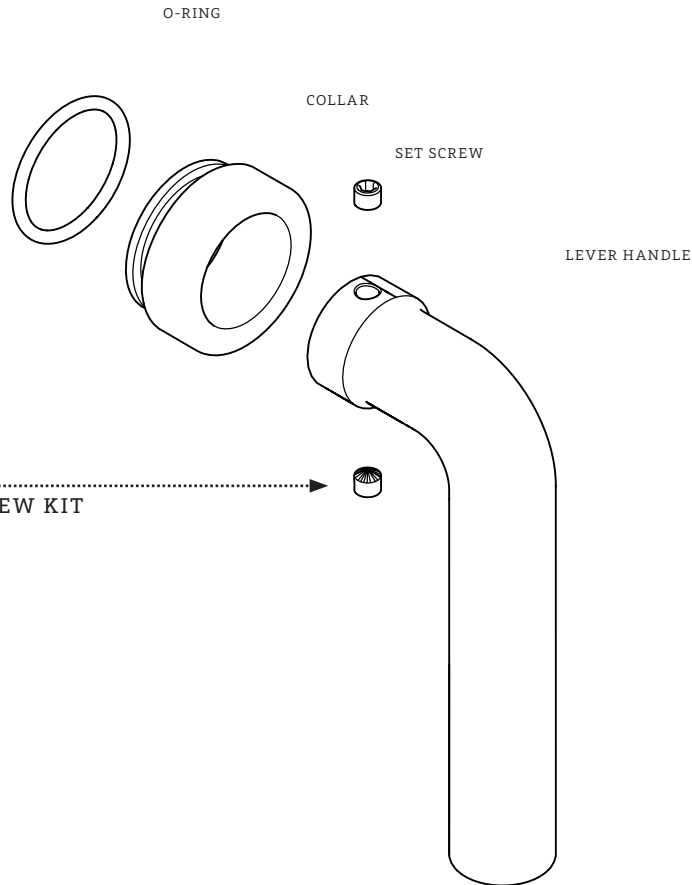

To obtain your complete warranty or inquire about warranty service, please visit us at www.waterworks.com or contact our Product Support Team.

MAIN KITS

KIT COMPONENTS

421213*

KIT COMPONENTS

924930*

KIT COMPONENTS

*FINISH/COLOR MUST BE SPECIFIED WHEN ORDERING
++SUPPLIED AS A PAIR

SERVICE PARTS INDEX

<u>STYLE</u>	<u>DESCRIPTION</u>	<u>PG</u>
337873*	GLAND COVER KIT	3
299690*	HANDLE KIT	6
528496	HANDLE SCREW KIT	6
359274*++	SCREW KIT	2
421213*	VALVE FACEPLATE KIT	4
924930*	VALVE TRIM KIT	5