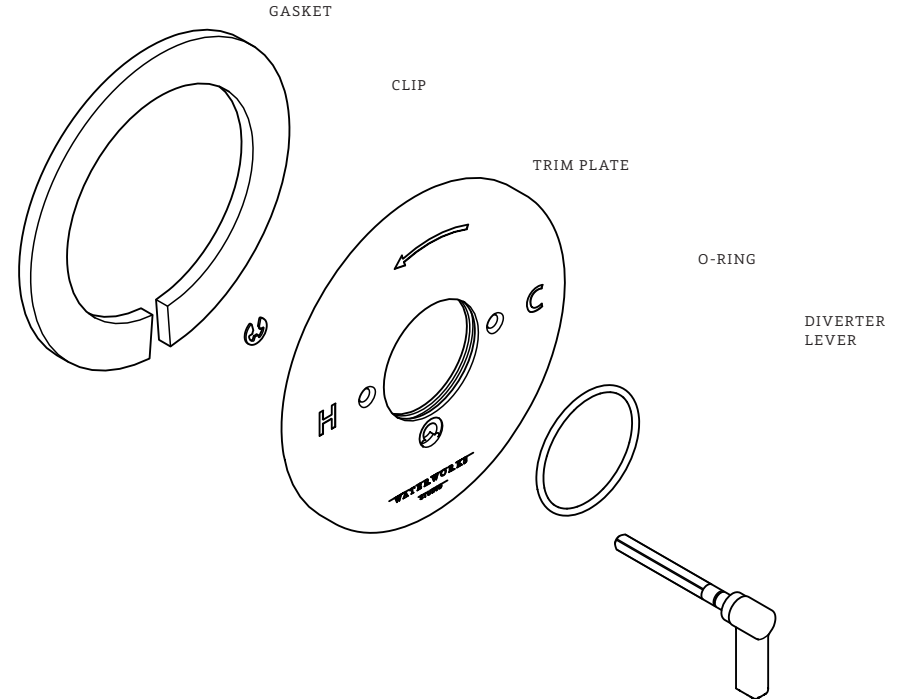

KIT COMPONENTS

924930*