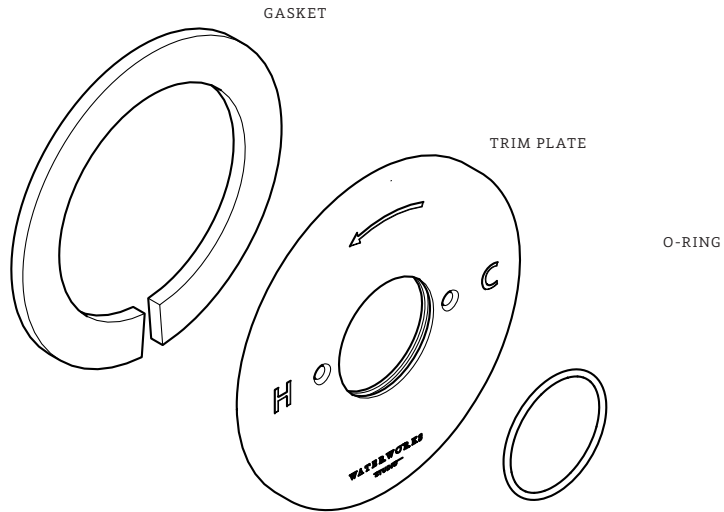

KIT COMPONENTS

421213*