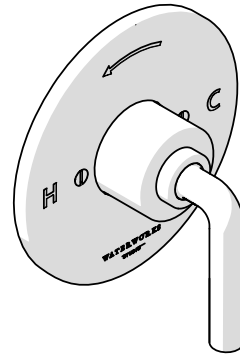

WATERWORKS STUDIO

SERVICE PARTS

STYLE FLPB10

Flyte Pressure Balance Control Valve Trim with Metal Lever Handles

STYLE FLPB30

Flyte Pressure Balance with Diverter Trim with Metal Lever Handles

WELCOME TO

WATERWORKS STUDIO