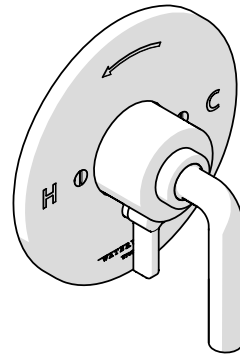

WATERWORKS STUDIO

SERVICE PARTS

STYLE FLPB10

Flyte Pressure Balance Control Valve Trim with Metal Lever Handles

STYLE FLPB30

Flyte Pressure Balance with Diverter Trim with Metal Lever Handles

WELCOME TO

WATERWORKS STUDIO