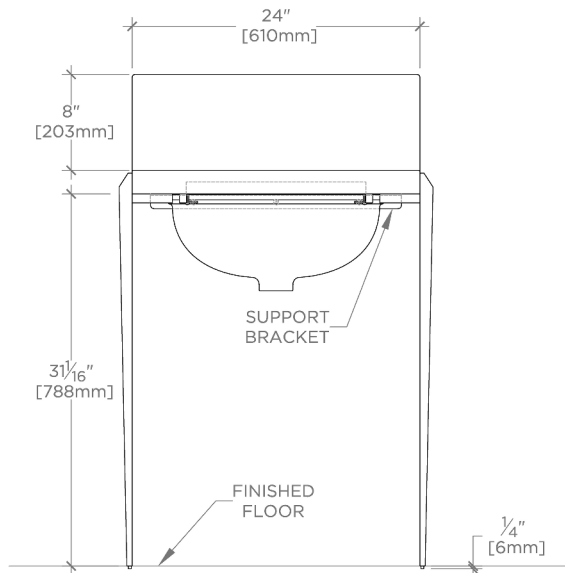

## Gio

GIWS24

Gio Triangle two legs in Bronze with MRLVHU Sink and 24" 5CM Plain Squared Slab and Backsplash

TOP VIEW

SCALE: 3/4"=1'-0"

FRONT VIEW

SCALE: 3/4"=1'-0"

SIDE VIEW

SCALE: 3/4"=1'-0"