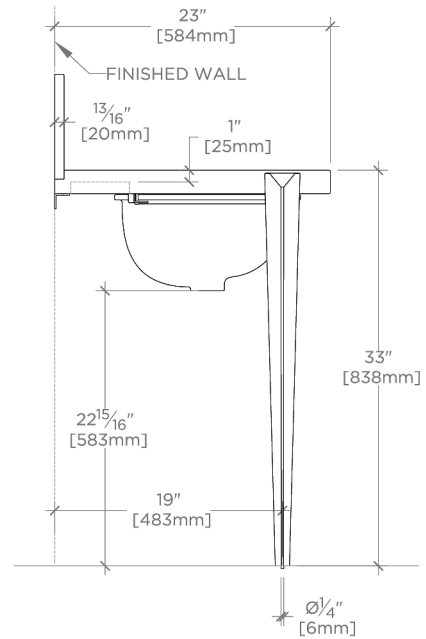

## Gio

GIWS24

Gio Triangle two legs in Bronze with MRLVHU Sink and 24" 5CM Plain Squared Slab and Backsplash

TOP VIEW

SCALE: 3/4"=1'-0"

FRONT VIEW

SCALE: 3/4"=1'-0"

SIDE VIEW

SCALE: 3/4"=1'-0"