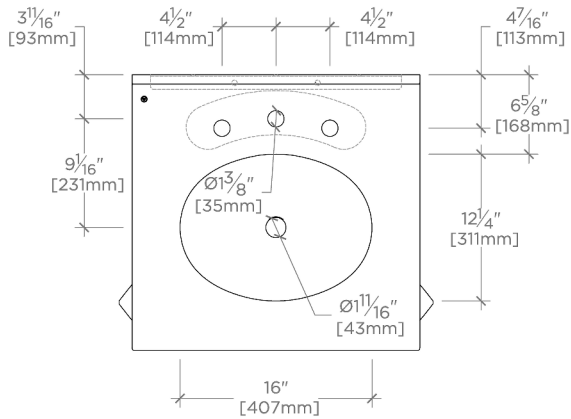

## Gio

GIWS24

Gio Triangle two legs in Bronze with MRLVHU Sink and 24" 5CM Plain Squared Slab and Backsplash

TOP VIEW

SCALE: 3/4"=1'-0"

FRONT VIEW

SCALE: 3/4"=1'-0"

SIDE VIEW

SCALE: 3/4"=1'-0"