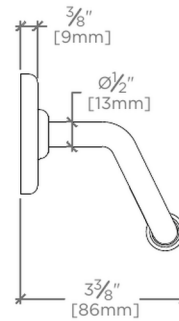

CODES & STANDARDS

PRODUCT FEATURES

All Mounting Hardware Included

Stocked in a Chrome, Nickel and Brass

CERTIFICATIONS

PRODUCT (NOTES)

Ludlow

LDPH25

Ludlow Volta One Arm Paper Holder

TOP VIEW SCALE: 3"=1'-0"

FRONT VIEW SCALE: 3"=1'-0"

SIDE VIEW SCALE: 3"=1'-0"