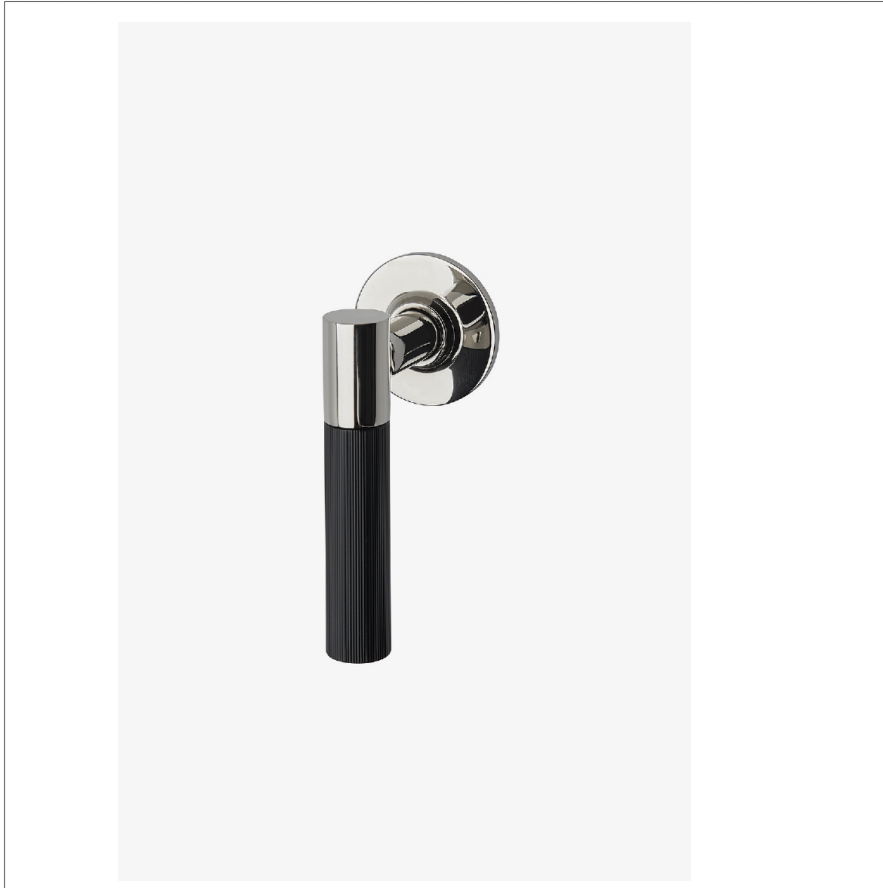

Bond

BVC12D

Bond Union Series Volume Control with Enamel Guilloche Lines Lever Handle

SHOWN IN BOND UNION SERIES VOLUME CONTROL WITH ENAMEL GUILLOCHE LINES LEVER HANDLE | BVC12D

TECHNICAL DETAILS

ADA Compliance: Yes
Fittings Hole Diameter: 35 mm
Handle Turn Angle: Quarter Turn
Integrated Diverter: N
Number Of Holes: One Hole
Primary Material: Brass

INSPIRATION

Modern designs infused with rare soul and artistry. Explore our wide range of Bond bath and kitchen elements, from fittings to fixtures to hardware.

CODES & STANDARDS

ASME A112.18.1/CSA B125.1, State of MA

PRODUCT FEATURES

Lever Handle

Used to control water flow to a single waterway outlet such as a showerhead, handshower, or tub spout

Features Guilloche Lines combined with Enamel Handle

Stocked in Nickel and Brass

Requires rough valve, sold separately: GUV18/ GUV19 or GUV16 /GUV17

CERTIFICATIONS

PRODUCT (NOTES)

Bond

BVC12D

Bond Union Series Volume Control with Enamel Guilloche Lines Lever Handle

TOP VIEW SCALE: 3"=1'-0"