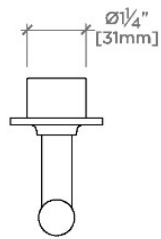

Bond

BVC12D

Bond Union Series Volume Control with Enamel Guilloche Lines Lever Handle

SHOWN IN BOND UNION SERIES VOLUME CONTROL WITH ENAMEL GUILLOCHE LINES LEVER HANDLE | BVC12D

TECHNICAL DETAILS

ADA Compliance: Yes
Fittings Hole Diameter: 35 mm
Handle Turn Angle: Quarter Turn
Integrated Diverter: N
Number Of Holes: One Hole
Primary Material: Brass

PRODUCT FEATURES

Lever Handle

Used to control water flow to a single waterway outlet such as a showerhead, handshower, or tub spout

Features Guilloche Lines combined with Enamel Handle

Stocked in Nickel and Brass

Requires rough valve, sold separately: GUV18/ GUV19 or GUV16 /GUV17

CERTIFICATIONS

PRODUCT (NOTES)

Bond

BVC12D

Bond Union Series Volume Control with Enamel Guilloche Lines Lever Handle

TOP VIEW SCALE: 3"=1'-0"

FRONT VIEW SCALE: 3"=1'-0"

SIDE VIEW SCALE: 3"=1'-0"