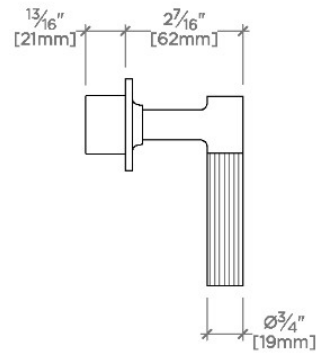

Bond

BVC12D

Bond Union Series Volume Control with Enamel Guilloche Lines Lever Handle

SHOWN IN BOND UNION SERIES VOLUME CONTROL WITH ENAMEL GUILLOCHE LINES LEVER HANDLE | BVC12D

TECHNICAL DETAILS

ADA Compliance: Yes
Fittings Hole Diameter: 35 mm
Handle Turn Angle: Quarter Turn
Integrated Diverter: N
Number Of Holes: One Hole
Primary Material: Brass

PRODUCT FEATURES

Lever Handle

Used to control water flow to a single waterway outlet such as a showerhead, handshower, or tub spout

Features Guilloche Lines combined with Enamel Handle

Stocked in Nickel and Brass

Requires rough valve, sold separately: GUV18/ GUV19 or GUV16 /GUV17

CERTIFICATIONS

PRODUCT (NOTES)

Bond

BVC12D

Bond Union Series Volume Control with Enamel Guilloche Lines Lever Handle

TOP VIEW SCALE: 3"=1'-0"

FRONT VIEW SCALE: 3"=1'-0"

SIDE VIEW SCALE: 3"=1'-0"