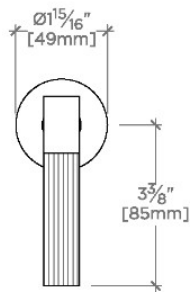

Bond

BVC12D

Bond Union Series Volume Control with Enamel Guilloche Lines Lever Handle

SHOWN IN BOND UNION SERIES VOLUME CONTROL WITH ENAMEL GUILLOCHE LINES LEVER HANDLE | BVC12D

TECHNICAL DETAILS

ADA Compliance: Yes
Fittings Hole Diameter: 35 mm
Handle Turn Angle: Quarter Turn
Integrated Diverter: N
Number Of Holes: One Hole
Primary Material: Brass

PRODUCT FEATURES

Lever Handle

Used to control water flow to a single waterway outlet such as a showerhead, handshower, or tub spout

Features Guilloche Lines combined with Enamel Handle

Stocked in Nickel and Brass

Requires rough valve, sold separately: GUV18/ GUV19 or GUV16 /GUV17

CERTIFICATIONS

PRODUCT (NOTES)

Bond

BVC12D

Bond Union Series Volume Control with Enamel Guilloche Lines Lever Handle

TOP VIEW SCALE: 3"=1'-0"

FRONT VIEW SCALE: 3"=1'-0"

SIDE VIEW SCALE: 3"=1'-0"