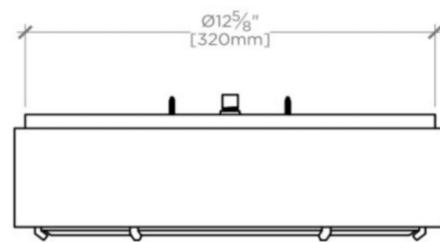

MARTINE

Martine Ceiling Flush Mount with Onyx Diffuser

MILT02

SHOWN IN MARTINE CEILING FLUSH MOUNT WITH ONYX DIFFUSER| MILT02

TECHNICAL DETAILS

Ambient / Task: Ambient
Bulb Base Size: E12
Bulb Type: Candelabra
Depth / Width: 13 1/4"
Height: 3 9/16"
Installation Type: Ceiling Mounted
Interior / Exterior Application: Interior Only
Junction Box Orientation: Any
Length: 13 1/4"
Number of Bulbs: Three
Primary Material: Brass
Safety Warnings: Do not exceed max wattage
Shade Finish: Polished
Shade Material: Onyx
Shade Shape: Round
Voltage: 120
Wet / Dry: Damp or Dry

CEILING VIEW

SCALE: 2"=1'-0"

ISO VIEW

SCALE: 2"=1'-0"

FRONT VIEW

SCALE: 2"=1'-0"

SIDE VIEW

SCALE: 2"=1'-0"