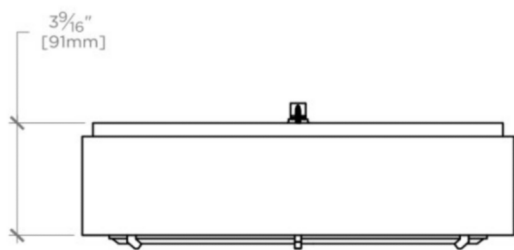

MARTINE

Martine Ceiling Flush Mount with Onyx Diffuser

MILT02

SHOWN IN MARTINE CEILING FLUSH MOUNT WITH ONYX DIFFUSER| MILT02

TECHNICAL DETAILS

Ambient / Task: Ambient
Bulb Base Size: E12
Bulb Type: Candelabra
Depth / Width: 13 1/4"
Height: 3 9/16"
Installation Type: Ceiling Mounted
Interior / Exterior Application: Interior Only
Junction Box Orientation: Any
Length: 13 1/4"
Number of Bulbs: Three
Primary Material: Brass
Safety Warnings: Do not exceed max wattage
Shade Finish: Polished
Shade Material: Onyx
Shade Shape: Round
Voltage: 120
Wet / Dry: Damp or Dry

CODES & STANDARDS

UL and CUL

PRODUCT FEATURES

Hand-cut, hand-polished onyx diffuser
Solid brass
Uses 60 Watt Candelabra Bulb (not included)
UL and CUL Listed

CERTIFICATIONS

MARTINE

MILT02

Martine Ceiling Flush Mount with Onyx Diffuser

CEILING VIEW

SCALE: 2"=1'-0"

ISO VIEW

SCALE: 2"=1'-0"

FRONT VIEW

SCALE: 2"=1'-0"

SIDE VIEW

SCALE: 2"=1'-0"