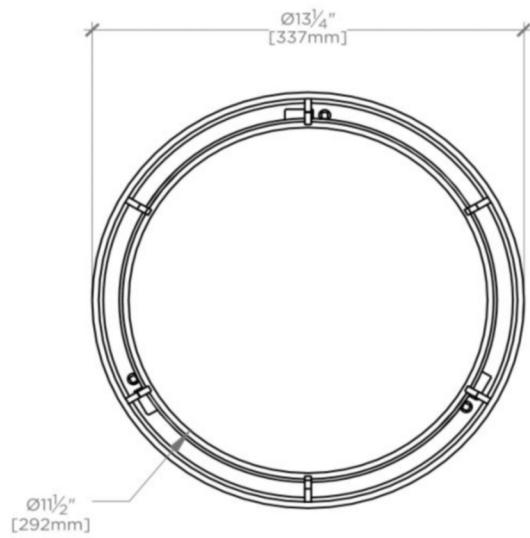

MARTINE

Martine Ceiling Flush Mount with Onyx Diffuser

MILT02

SHOWN IN MARTINE CEILING FLUSH MOUNT WITH ONYX DIFFUSER| MILT02

TECHNICAL DETAILS

Ambient / Task: Ambient
Bulb Base Size: E12
Bulb Type: Candelabra
Depth / Width: 13 1/4"
Height: 3 9/16"
Installation Type: Ceiling Mounted
Interior / Exterior Application: Interior Only
Junction Box Orientation: Any
Length: 13 1/4"
Number of Bulbs: Three
Primary Material: Brass
Safety Warnings: Do not exceed max wattage
Shade Finish: Polished
Shade Material: Onyx
Shade Shape: Round
Voltage: 120
Wet / Dry: Damp or Dry

CODES & STANDARDS

UL and CUL

PRODUCT FEATURES

Hand-cut, hand-polished onyx diffuser
Solid brass
Uses 60 Watt Candelabra Bulb (not included)
UL and CUL Listed

CERTIFICATIONS

MARTINE

MILT02

Martine Ceiling Flush Mount with Onyx Diffuser

CEILING VIEW

SCALE: 2"=1'-0"

ISO VIEW

SCALE: 2"=1'-0"

FRONT VIEW

SCALE: 2"=1'-0"

SIDE VIEW

SCALE: 2"=1'-0"