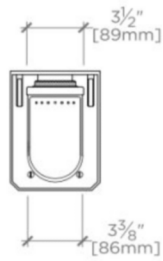

### TECHNICAL DETAILS

Bulb Base Size: E26  
Bulb Type: Medium  
Depth / Width: 170 mm  
Height: 194 mm  
Interior / Exterior Application: Interior Only  
Junction Box Orientation: Any  
Length: 140 mm  
Number of Bulbs: One  
Shade Material: Glass or Metal  
Voltage: 240  
Wet / Dry: Damp or Dry

## R.W. ATLAS

RW04LT

R.W. Atlas Wall Mounted Single Arm Sconce with Metal Shade

BOTTOM VIEW SCALE: 1"=1'-0"

FRONT VIEW SCALE: 1"=1'-0"

SIDE VIEW SCALE: 1"=1'-0"