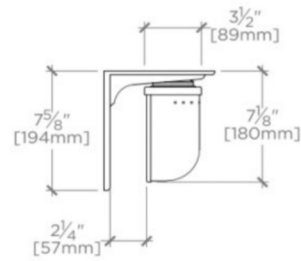

### TECHNICAL DETAILS

Bulb Base Size: E26  
Bulb Type: Medium  
Depth / Width: 170 mm  
Height: 194 mm  
Interior / Exterior Application: Interior Only  
Junction Box Orientation: Any  
Length: 140 mm  
Number of Bulbs: One  
Shade Material: Glass or Metal  
Voltage: 240  
Wet / Dry: Damp or Dry

## R.W. ATLAS

RW04LT

R.W. Atlas Wall Mounted Single Arm Sconce with Metal Shade

BOTTOM VIEW SCALE: 1"=1'-0"

FRONT VIEW SCALE: 1"=1'-0"

SIDE VIEW SCALE: 1"=1'-0"