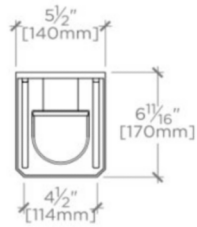

### TECHNICAL DETAILS

Bulb Base Size: E26  
Bulb Type: Medium  
Depth / Width: 170 mm  
Height: 194 mm  
Interior / Exterior Application: Interior Only  
Junction Box Orientation: Any  
Length: 140 mm  
Number of Bulbs: One  
Shade Material: Glass or Metal  
Voltage: 240  
Wet / Dry: Damp or Dry

## R.W. ATLAS

RW04LT

R.W. Atlas Wall Mounted Single Arm Sconce with Metal Shade

BOTTOM VIEW SCALE: 1"=1'-0"

FRONT VIEW SCALE: 1"=1'-0"

SIDE VIEW SCALE: 1"=1'-0"