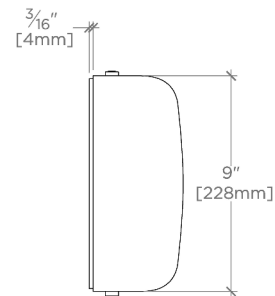

CERTIFICATIONS

PRODUCT (NOTES)

LUCIA

LU04LT

Lucia Wall / Ceiling Large Oval Flush Mount with Murano Glass Diffusers

TOP VIEW

SCALE: 1/2"=1'-0"

MOUNTING PLATE

SCALE: 1/2"=1'-0"

FRONT VIEW

SCALE: 1/2"=1'-0"

SIDE VIEW

SCALE: 1/2"=1'-0"