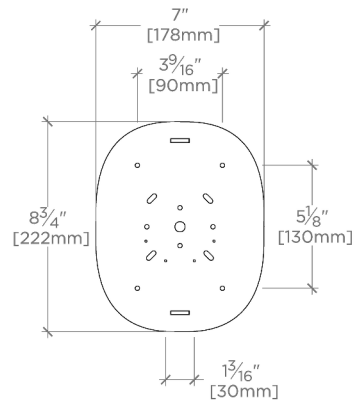

CERTIFICATIONS

PRODUCT (NOTES)

LUCIA

LU04LT

Lucia Wall / Ceiling Large Oval Flush Mount with Murano Glass Diffusers

TOP VIEW

SCALE: 1/2"=1'-0"

MOUNTING PLATE

SCALE: 1/2"=1'-0"

FRONT VIEW

SCALE: 1/2"=1'-0"

SIDE VIEW

SCALE: 1/2"=1'-0"