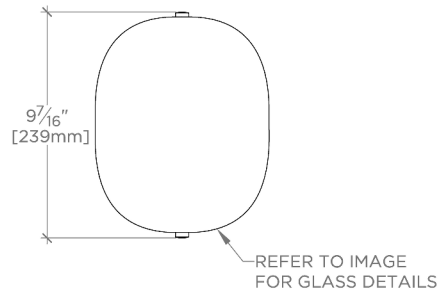

LUCIA

LU04LT

Lucia Wall / Ceiling Large Oval Flush Mount with Murano Glass Diffusers

SHOWN IN LUCIA WALL / CEILING LARGE OVAL FLUSH MOUNT WITH MURANO GLASS DIFFUSERS | LU04LT

TECHNICAL DETAILS

Ambient Task: Ambient
Depth/Width: 4"
Installation Type: Wall or ceiling mounted
Interior Exterior Application: Interior Only
Length: 7 1/8"
Light Direction: Omnidirectional from wall surface
Orientation: Vertical or Horizontal
Primary Material: Brass/Murano Glass
Safety Warnings: Do not exceed max wattage.
Shade Finish: Clear
Shade Material: Glass
Wet/Dry: Damp or Dry

CERTIFICATIONS

PRODUCT (NOTES)

LUCIA

LU04LT

Lucia Wall / Ceiling Large Oval Flush Mount with Murano Glass Diffusers

TOP VIEW

SCALE: 1/2"=1'-0"

MOUNTING PLATE

SCALE: 1/2"=1'-0"

FRONT VIEW

SCALE: 1/2"=1'-0"

SIDE VIEW

SCALE: 1/2"=1'-0"