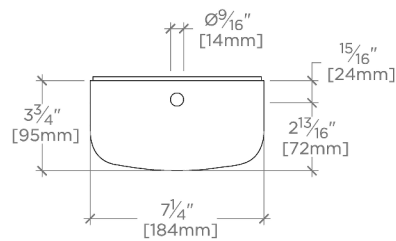

CERTIFICATIONS

PRODUCT (NOTES)

LUCIA

LU04LT

Lucia Wall / Ceiling Large Oval Flush Mount with Murano Glass Diffusers

TOP VIEW

SCALE: 1/2"=1'-0"

MOUNTING PLATE

SCALE: 1/2"=1'-0"

FRONT VIEW

SCALE: 1/2"=1'-0"

SIDE VIEW

SCALE: 1/2"=1'-0"