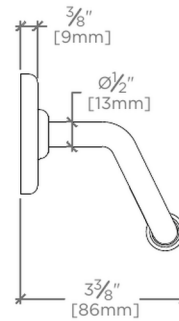

CODES & STANDARDS

PRODUCT FEATURES

All Mounting Hardware Included

Stocked in a Chrome, Nickel and Brass

CERTIFICATIONS

PRODUCT (NOTES)

LUDLOW

LDPH25

Ludlow Volta One Arm Paper Holder

TOP VIEW SCALE: 3"=1'-0"

FRONT VIEW SCALE: 3"=1'-0"

SIDE VIEW SCALE: 3"=1'-0"