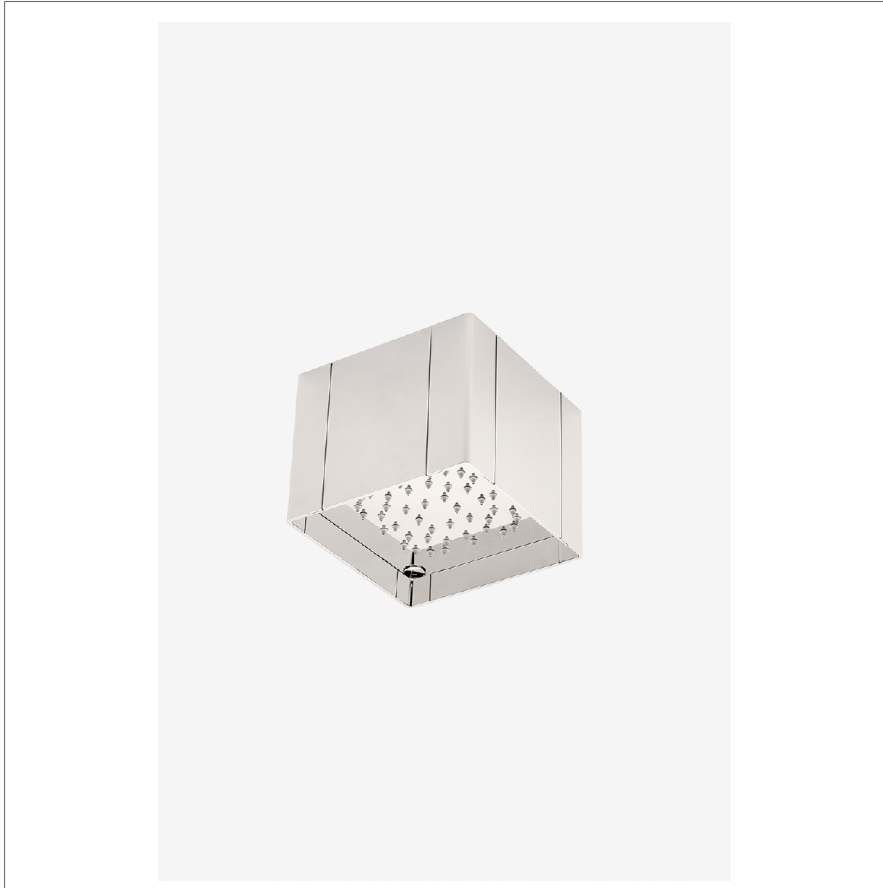

UNIVERSAL

USHF06

Universal Flush Mount Cube 6" x 6" Showerhead

SHOWN IN UNIVERSAL FLUSH MOUNT CUBE 6" X 6" SHOWERHEAD | USHF06

TECHNICAL DETAILS

Adjustable Versus Fixed Spray: Fixed Spray
Fittings Hole Diameter: 4"
Inlet Connection Size: 1/2"
Inlet Connection Type: Female Hose
Pivot: N
Primary Material: Brass
Restricted Maximum Flow Rate: 1.75 gpm
Water Pressure Maximum: 85.0 psi
Water Pressure Minimum: 20.0 psi
Water Pressure Recommended: 45.0 psi

CODES & STANDARDS

PRODUCT FEATURES

6"x 6" Shower Cube

Features a Fixed Spray Pattern

Stocked In Chrome, Nickel, Brass and Dark Nickel

CERTIFICATIONS

PRODUCT (NOTES)

WATERWORKS

UNIVERSAL

USHF06

Universal Flush Mount Cube 6" x 6" Showerhead

CEILING VIEW

SCALE: 3"=1'-0"

CUTOUT VIEW

SCALE: 3"=1'-0"

FRONT VIEW

SCALE: 3"=1'-0"

SIDE VIEW

SCALE: 3"=1'-0"