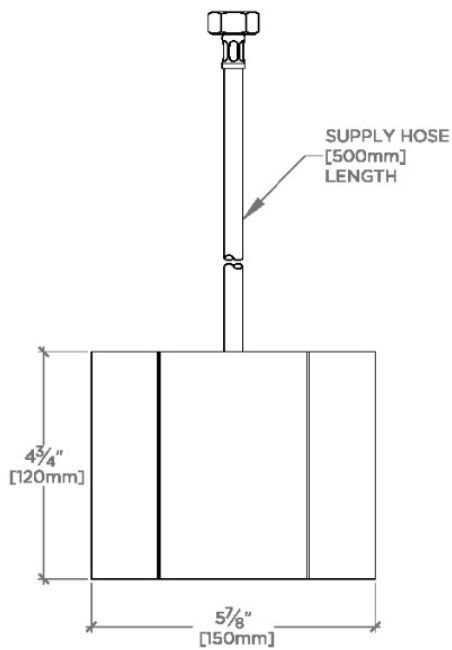

UNIVERSAL

USHF06

Universal Flush Mount Cube 6" x 6" Showerhead

SHOWN IN UNIVERSAL FLUSH MOUNT CUBE 6" X 6" SHOWERHEAD | USHF06

TECHNICAL DETAILS

Adjustable Versus Fixed Spray: Fixed Spray
Fittings Hole Diameter: 4"
Inlet Connection Size: 1/2"
Inlet Connection Type: Female Hose
Pivot: N
Primary Material: Brass
Restricted Maximum Flow Rate: 1.75 gpm
Water Pressure Maximum: 85.0 psi
Water Pressure Minimum: 20.0 psi
Water Pressure Recommended: 45.0 psi

CODES & STANDARDS

PRODUCT FEATURES

6"x 6" Shower Cube

Features a Fixed Spray Pattern

Stocked In Chrome, Nickel, Brass and Dark Nickel

CERTIFICATIONS

PRODUCT (NOTES)

WATERWORKS

UNIVERSAL

USHF06

Universal Flush Mount Cube 6" x 6" Showerhead

CEILING VIEW

SCALE: 3"=1'-0"

CUTOUT VIEW

SCALE: 3"=1'-0"

FRONT VIEW

SCALE: 3"=1'-0"

SIDE VIEW

SCALE: 3"=1'-0"