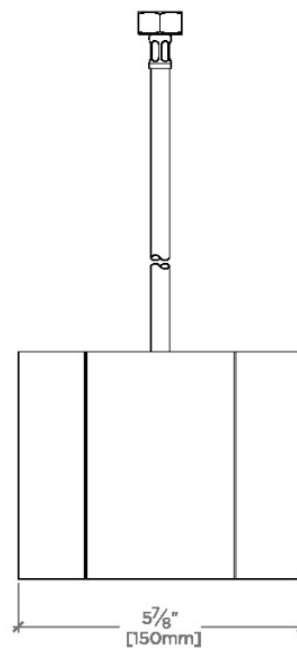

UNIVERSAL

USHF06

Universal Flush Mount Cube 6" x 6" Showerhead

SHOWN IN UNIVERSAL FLUSH MOUNT CUBE 6" X 6" SHOWERHEAD | USHF06

TECHNICAL DETAILS

Adjustable Versus Fixed Spray: Fixed Spray
Fittings Hole Diameter: 4"
Inlet Connection Size: 1/2"
Inlet Connection Type: Female Hose
Pivot: N
Primary Material: Brass
Restricted Maximum Flow Rate: 1.75 gpm
Water Pressure Maximum: 85.0 psi
Water Pressure Minimum: 20.0 psi
Water Pressure Recommended: 45.0 psi

CODES & STANDARDS

PRODUCT FEATURES

6"x 6" Shower Cube

Features a Fixed Spray Pattern

Stocked In Chrome, Nickel, Brass and Dark Nickel

CERTIFICATIONS

PRODUCT (NOTES)

WATERWORKS

UNIVERSAL

USHF06

Universal Flush Mount Cube 6" x 6" Showerhead

CEILING VIEW

SCALE: 3"=1'-0"

CUTOUT VIEW

SCALE: 3"=1'-0"

FRONT VIEW

SCALE: 3"=1'-0"

SIDE VIEW

SCALE: 3"=1'-0"