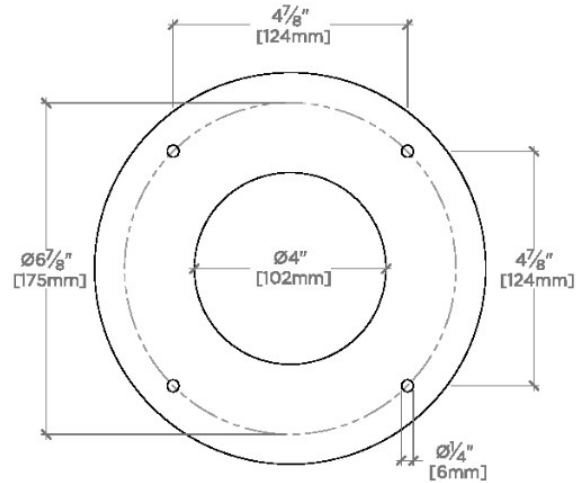

UNIVERSAL

USHF06

Universal Flush Mount Cube 6" x 6" Showerhead

SHOWN IN UNIVERSAL FLUSH MOUNT CUBE 6" X 6" SHOWERHEAD | USHF06

TECHNICAL DETAILS

Adjustable Versus Fixed Spray: Fixed Spray
Fittings Hole Diameter: 4"
Inlet Connection Size: 1/2"
Inlet Connection Type: Female Hose
Pivot: N
Primary Material: Brass
Restricted Maximum Flow Rate: 1.75 gpm
Water Pressure Maximum: 85.0 psi
Water Pressure Minimum: 20.0 psi
Water Pressure Recommended: 45.0 psi

CODES & STANDARDS

PRODUCT FEATURES

6"x 6" Shower Cube

Features a Fixed Spray Pattern

Stocked In Chrome, Nickel, Brass and Dark Nickel

CERTIFICATIONS

PRODUCT (NOTES)

WATERWORKS

UNIVERSAL

USHF06

Universal Flush Mount Cube 6" x 6" Showerhead

CEILING VIEW

SCALE: 3"=1'-0"

CUTOUT VIEW

SCALE: 3"=1'-0"

FRONT VIEW

SCALE: 3"=1'-0"

SIDE VIEW

SCALE: 3"=1'-0"