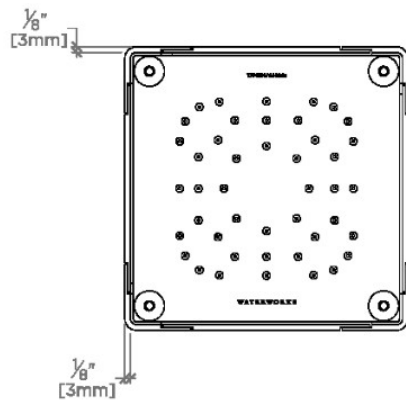

UNIVERSAL

USHF06

Universal Flush Mount Cube 6" x 6" Showerhead

SHOWN IN UNIVERSAL FLUSH MOUNT CUBE 6" X 6" SHOWERHEAD | USHF06

TECHNICAL DETAILS

Adjustable Versus Fixed Spray: Fixed Spray
Fittings Hole Diameter: 4"
Inlet Connection Size: 1/2"
Inlet Connection Type: Female Hose
Pivot: N
Primary Material: Brass
Restricted Maximum Flow Rate: 1.75 gpm
Water Pressure Maximum: 85.0 psi
Water Pressure Minimum: 20.0 psi
Water Pressure Recommended: 45.0 psi

CODES & STANDARDS

PRODUCT FEATURES

6"x 6" Shower Cube

Features a Fixed Spray Pattern

Stocked In Chrome, Nickel, Brass and Dark Nickel

CERTIFICATIONS

PRODUCT (NOTES)

WATERWORKS

UNIVERSAL

USHF06

Universal Flush Mount Cube 6" x 6" Showerhead

CEILING VIEW

SCALE: 3"=1'-0"

CUTOUT VIEW

SCALE: 3"=1'-0"

FRONT VIEW

SCALE: 3"=1'-0"

SIDE VIEW

SCALE: 3"=1'-0"