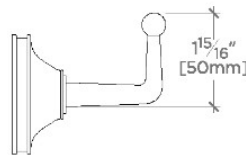

TRANSIT

Transit Single Hook

TRRH01

SHOWN IN TRANSIT SINGLE HOOK | TRRH01

TECHNICAL DETAILS

Adjustable Levelers Feet: N
Hardware Shape: Hook
Installation Type: Wall Mounted
Primary Material: Brass
Suggested Application: Bath

Stocked in Brass, Chrome and Nickel

Made of Brass

Wall Mounted

CERTIFICATIONS

PRODUCT (NOTES)

TRANSIT

TRRH01

Transit Single Hook

TOP VIEW SCALE: 3"=1'-0"

FRONT VIEW SCALE: 3"=1'-0"

SIDE VIEW SCALE: 3"=1'-0"