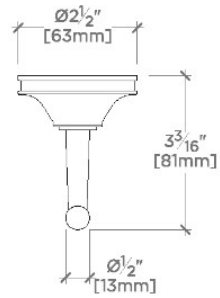

TRANSIT

Transit Single Hook

TRRH01

SHOWN IN TRANSIT SINGLE HOOK | TRRH01

TECHNICAL DETAILS

Adjustable Levelers Feet: N
Hardware Shape: Hook
Installation Type: Wall Mounted
Primary Material: Brass
Suggested Application: Bath

TOP VIEW SCALE: 3"=1'-0"

FRONT VIEW SCALE: 3"=1'-0"

SIDE VIEW SCALE: 3"=1'-0"