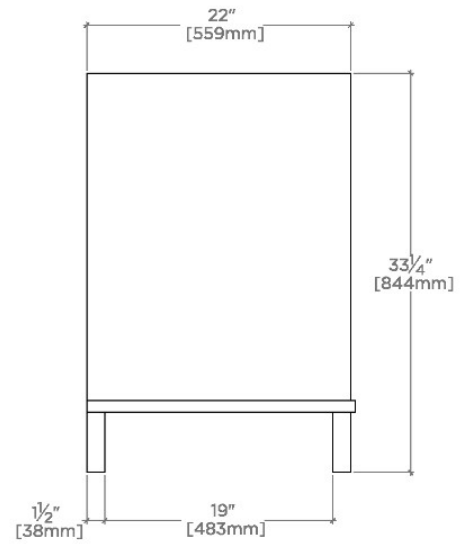

ALTA

100644

Alta Single Vanity with Square Legs 36" x 22" x 33 1/4"

SHOWN IN ALTA SINGLE VANITY WITH SQUARE LEGS 36" X 22" X 33 1/4" | 100644

TECHNICAL DETAILS

ADA Compliance: No
Adjustable Levelers Feet: N
Bowl Shape: Oval
Depth To Overflow: 4 1/2"
Drain Hole Depth: 1 3/4"
Drain Hole Diameter: 1 3/4"
Fittings Hole Depth: 1 1/4"
Fittings Hole Diameter: 1 3/8"
Overflow Opening: Yes
Primary Material: Wood
Sink Visibility: N

Stocked in Clear Oak Finish

Available with sink and slab top: use ALVN11

CERTIFICATIONS

PRODUCT (NOTES)

ALTA

100644

Alta Single Vanity with Square Legs 36" x 22" x 33 1/4"

TOP VIEW

SCALE: 3/4"=1'-0"

FRONT VIEW

SCALE: 3/4"=1'-0"

SIDE VIEW

SCALE: 3/4"=1'-0"