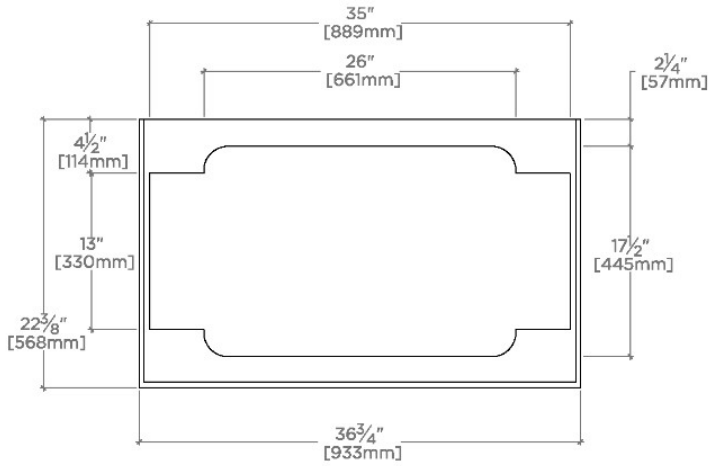

ALTA

100644

Alta Single Vanity with Square Legs 36" x 22" x 33 1/4"

SHOWN IN ALTA SINGLE VANITY WITH SQUARE LEGS 36" X 22" X 33 1/4" | 100644

TECHNICAL DETAILS

ADA Compliance: No
Adjustable Levelers Feet: N
Bowl Shape: Oval
Depth To Overflow: 4 1/2"
Drain Hole Depth: 1 3/4"
Drain Hole Diameter: 1 3/4"
Fittings Hole Depth: 1 1/4"
Fittings Hole Diameter: 1 3/8"
Overflow Opening: Yes
Primary Material: Wood
Sink Visibility: N

Stocked in Clear Oak Finish

Available with sink and slab top: use ALVN11

CERTIFICATIONS

PRODUCT (NOTES)

ALTA

100644

Alta Single Vanity with Square Legs 36" x 22" x 33 1/4"

TOP VIEW

SCALE: 3/4"=1'-0"

FRONT VIEW

SCALE: 3/4"=1'-0"

SIDE VIEW

SCALE: 3/4"=1'-0"