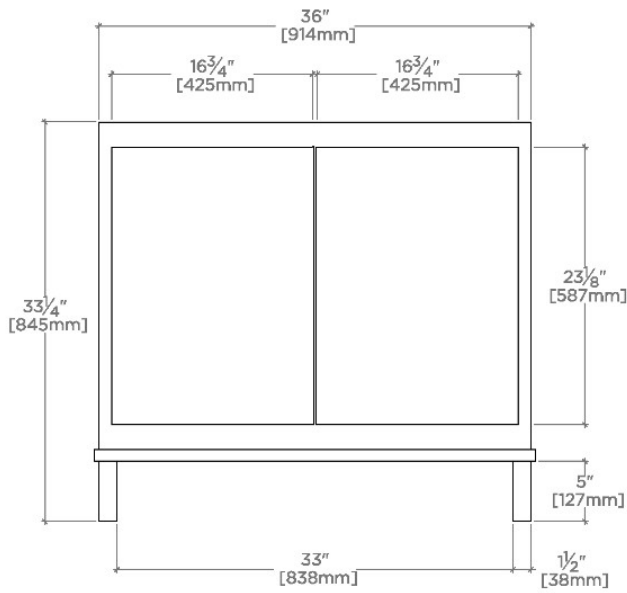

ALTA

100644

Alta Single Vanity with Square Legs 36" x 22" x 33 1/4"

SHOWN IN ALTA SINGLE VANITY WITH SQUARE LEGS 36" X 22" X 33 1/4" | 100644

TECHNICAL DETAILS

ADA Compliance: No
Adjustable Levelers Feet: N
Bowl Shape: Oval
Depth To Overflow: 4 1/2"
Drain Hole Depth: 1 3/4"
Drain Hole Diameter: 1 3/4"
Fittings Hole Depth: 1 1/4"
Fittings Hole Diameter: 1 3/8"
Overflow Opening: Yes
Primary Material: Wood
Sink Visibility: N

Stocked in Clear Oak Finish

Available with sink and slab top: use ALVN11

CERTIFICATIONS

PRODUCT (NOTES)

ALTA

100644

Alta Single Vanity with Square Legs 36" x 22" x 33 1/4"

TOP VIEW

SCALE: 3/4"=1'-0"

FRONT VIEW

SCALE: 3/4"=1'-0"

SIDE VIEW

SCALE: 3/4"=1'-0"