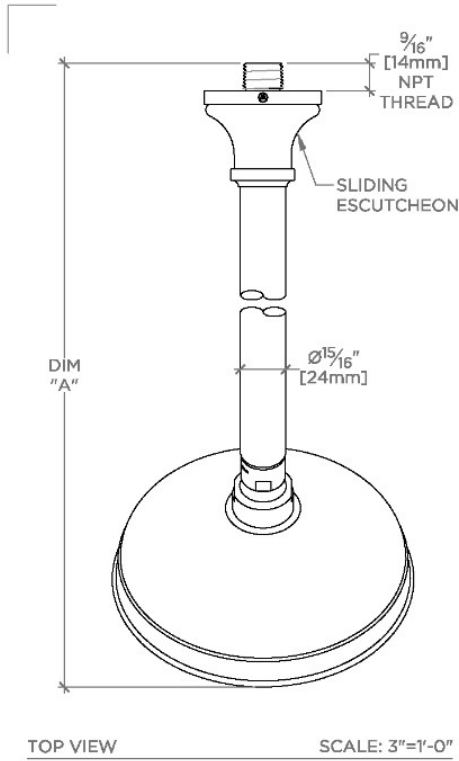

Julia

JUS165

Julia 6" Showerhead with 8" Wall Mounted 45 Degree Shower Arm

SHOWN IN JULIA 6" SHOWERHEAD WITH 8" WALL MOUNTED 45 DEGREE SHOWER ARM | JUS165

TECHNICAL DETAILS

Adjustable Versus Fixed Spray: Fixed
 Fittings Hole Diameter: 32 mm
 Flow Restriction Options: 1.5, 1.75, 2.0
 Inlet Connection Size: 1/2"
 Inlet Connection Type: Male NPT
 Pivot: Y
 Primary Material: Brass
 Restricted Maximum Flow Rate: 6.6 liters/min
 Water Pressure Maximum: 6.0 bar
 Water Pressure Minimum: 1.5 bar
 Water Pressure Recommended: 3.0 bar

CODES & STANDARDS

JUS165X, ASME A112.18.1/CSA B125.1, CEC(1.5GPM & 1.75GPM Only), WaterSense(1.5GPM, 1.75GPM & 2.0GPM Only), DOE, State of MA

PRODUCT FEATURES

Made of Brass

Features a swivel 6" showerhead with easy clean rubber nozzles

Includes a 8" wall mounted 45 degree shower arm

Stocked in Brass, Chrome, Nickel and Matte Nickel

Showerhead available in 1.75gpm (6.6L/min) flow rate

CERTIFICATIONS

PRODUCT (NOTES)

WATERWORKS

Julia

JUS165

Julia 6" Showerhead with 8" Wall Mounted 45 Degree Shower Arm

STYLE NO.	DIM "A"	DIM "B"
ETS165		
FRS165	13/8" [334mm]	8/4" [209mm]
JUS165		
ETS166		
FRS166	15/8" [384mm]	10/4" [260mm]
JUS166		