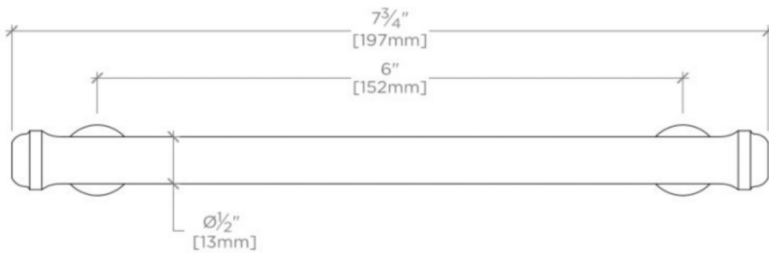

Easton 6" Pull

EAHW06

MOUNTING HARDWARE INCLUDED

STYLE #	DESCRIPTION	QTY
998945	Service Parts 8-32 x 1" Truss Head Machine Screw, Combo, Slotted	2
998946	Service Parts 8-32 x 1-1/2" Truss Head Machine Screw, Combo, Slotted	2

ISO VIEW

SCALE: 6"=1'-0"

TOP VIEW

SCALE: 6"=1'-0"

FRONT VIEW

SCALE: 6"=1'-0"

SIDE VIEW

SCALE: 6"=1'-0"