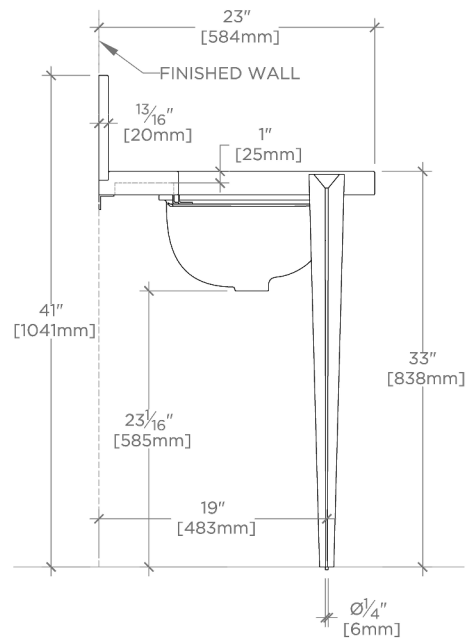

CERTIFICATIONS

PRODUCT (NOTES)

WATERWORKS

GIO

GIWS36

Gio Triangle two legs in Bronze with MRLVCU Sink and 36" 5CM Plain Squared Slab and Backsplash

TOP VIEW

SCALE: 3/4"=1'-0"

FRONT VIEW

SCALE: 3/4"=1'-0"

SIDE VIEW

SCALE: 3/4"=1'-0"