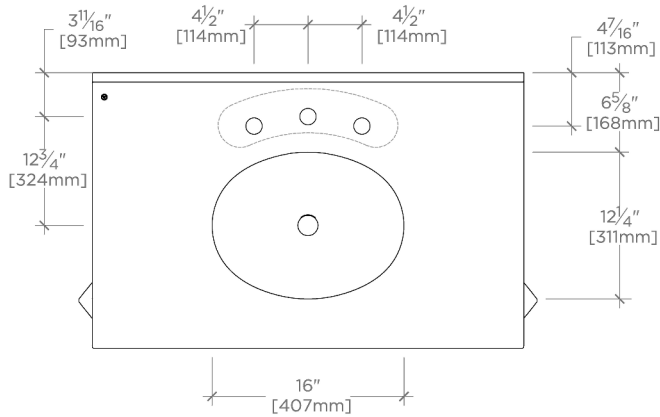

CERTIFICATIONS

PRODUCT (NOTES)

WATERWORKS

GIO

GIWS36

Gio Triangle two legs in Bronze with MRLVCU Sink and 36" 5CM Plain Squared Slab and Backsplash

TOP VIEW

SCALE: 3/4"=1'-0"

FRONT VIEW

SCALE: 3/4"=1'-0"

SIDE VIEW

SCALE: 3/4"=1'-0"