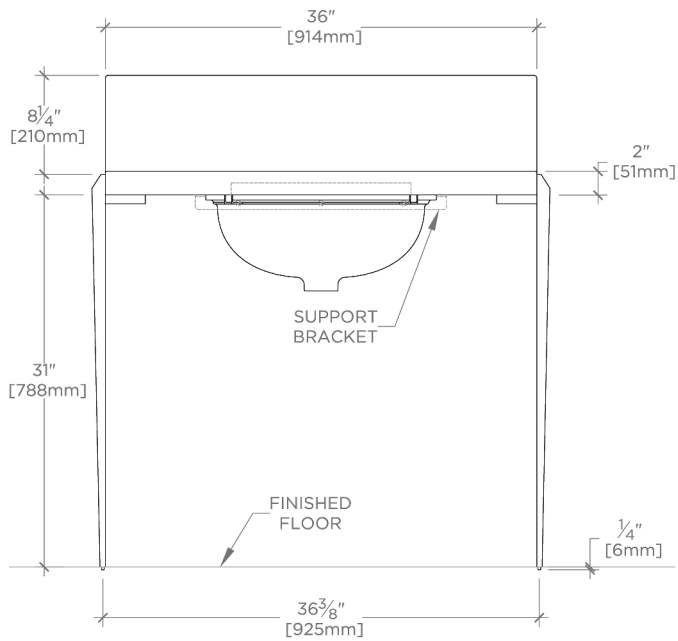

CERTIFICATIONS

PRODUCT (NOTES)

WATERWORKS

GIO

GIWS36

Gio Triangle two legs in Bronze with MRLVCU Sink and 36" 5CM Plain Squared Slab and Backsplash

TOP VIEW

SCALE: 3/4"=1'-0"

FRONT VIEW

SCALE: 3/4"=1'-0"

SIDE VIEW

SCALE: 3/4"=1'-0"