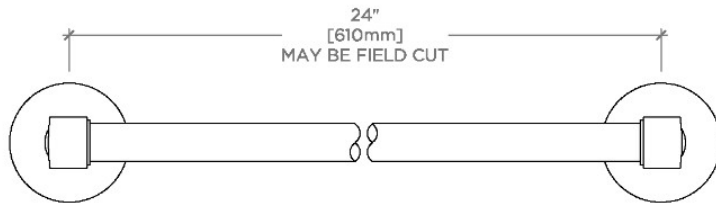

### TECHNICAL DETAILS

Adjustable Levelers Feet: N  
Horizontal Rail Material: Metal  
Installation Type: Wall Mounted  
Length: 24"  
Primary Material: Brass  
Suggested Application: Bath

## TRANSIT

TRTB24

Transit 24" Single Towel Bar

TOP VIEW

SCALE: 3"=1'-0"

FRONT VIEW

SCALE: 3"=1'-0"

SIDE VIEW