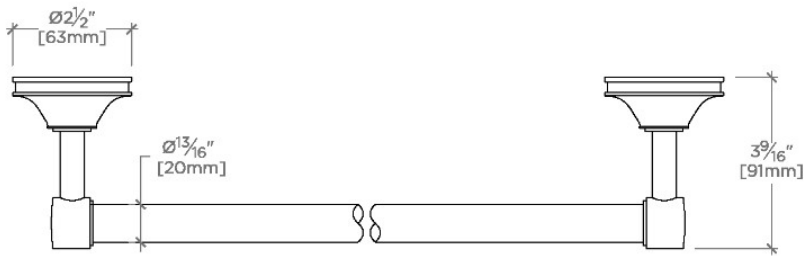

TRANSIT

TRTB24

Transit 24" Single Towel Bar

TOP VIEW

SCALE: 3"=1'-0"