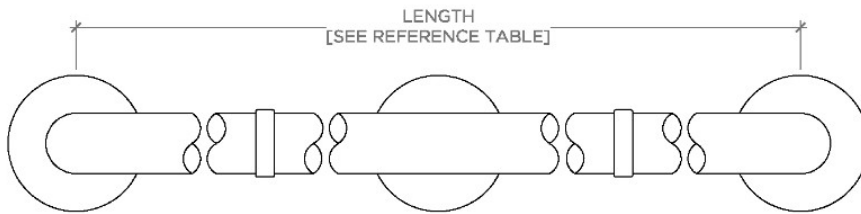

ESSENTIALS

EGB230

Essentials Modern 30" Grab Bar

SHOWN IN ESSENTIALS MODERN 30" GRAB BAR | EGB230

TECHNICAL DETAILS

INSPIRATION

Choose with confidence: Well-crafted designs that work with any product in our overall assortment and elevate any setting. Explore a wide range of authentic elements, from freestanding, deck and wall-mounted accessories to furnishings.

CERTIFICATIONS

PRODUCT (NOTES)

Essentials Modern 30" Grab Bar

STYLE NO.	DESCRIPTION	LENGTH
EGB230	Essentials Modern 30" Grab Bar	30" [762mm]
EGB236	Essentials Modern 36" Grab Bar	36" [914mm]
EGB242	Essentials Modern 42" Grab Bar	42" [1067mm]
EGB248	Essentials Modern 48" Grab Bar	48" [1219mm]
EGB260	Essentials Modern 60" Grab Bar	60" [1524mm]

TOP VIEW

SCALE: 3"=1'-0"

FRONT VIEW

SCALE: 3"=1'-0"

SIDE VIEW

SCALE: 3"=1'-0"