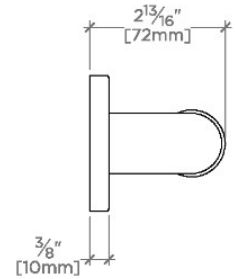

CERTIFICATIONS

PRODUCT (NOTES)

Essentials Modern 30" Grab Bar

STYLE NO.	DESCRIPTION	LENGTH
EGB230	Essentials Modern 30" Grab Bar	30" [762mm]
EGB236	Essentials Modern 36" Grab Bar	36" [914mm]
EGB242	Essentials Modern 42" Grab Bar	42" [1067mm]
EGB248	Essentials Modern 48" Grab Bar	48" [1219mm]
EGB260	Essentials Modern 60" Grab Bar	60" [1524mm]

TOP VIEW

SCALE: 3"=1'-0"

FRONT VIEW

SCALE: 3"=1'-0"

SIDE VIEW

SCALE: 3"=1'-0"