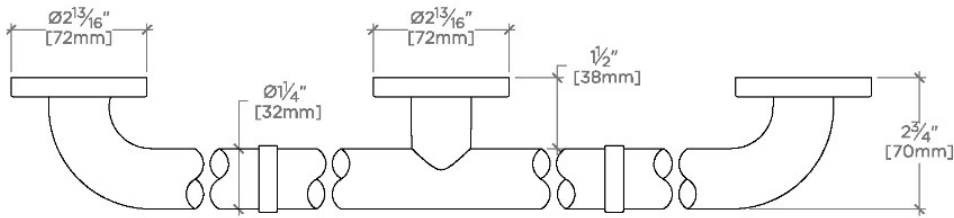

ESSENTIALS

EGB230

Essentials Modern 30" Grab Bar

SHOWN IN ESSENTIALS MODERN 30" GRAB BAR | EGB230

TECHNICAL DETAILS

INSPIRATION

Choose with confidence: Well-crafted designs that work with any product in our overall assortment and elevate any setting. Explore a wide range of authentic elements, from freestanding, deck and wall-mounted accessories to furnishings.

CODES & STANDARDS

Meets ASTM F446

PRODUCT FEATURES

Solid Brass

ADA Compliant

Can withstand 250lbs hold force

Modern Style

Center mounting post and escutcheon

CERTIFICATIONS

PRODUCT (NOTES)

Essentials Modern 30" Grab Bar

STYLE NO.	DESCRIPTION	LENGTH
EGB230	Essentials Modern 30" Grab Bar	30" [762mm]
EGB236	Essentials Modern 36" Grab Bar	36" [914mm]
EGB242	Essentials Modern 42" Grab Bar	42" [1067mm]
EGB248	Essentials Modern 48" Grab Bar	48" [1219mm]
EGB260	Essentials Modern 60" Grab Bar	60" [1524mm]

TOP VIEW

SCALE: 3"=1'-0"

FRONT VIEW

SCALE: 3"=1'-0"

SIDE VIEW

SCALE: 3"=1'-0"