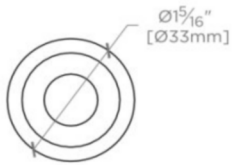

EASTON

Easton 1 1/4" Knob

EAHW14

SHOWN IN EASTON 1 1/4" KNOB| EAHW14

TECHNICAL DETAILS

Adjustable Levelers / Feet: N

Primary Material: Brass

Suggested Application: All Applications

INSPIRATION

Drawing on Edwardian style, Easton is the most extensive Waterworks family; a range of moods and a selection of products from fittings to furniture.

PRODUCT FEATURES

1 1/4" x 1 1/4"

PRODUCT (NOTES)

Small is 1", Medium is 1 1/4"

WATERWORKS

EASTON

EAHW14

Easton 1 1/4" Knob

MOUNTING HARDWARE INCLUDED		
STYLE #	DESCRIPTION	QTY
998945	Service Parts 8-32 1" Truss Head Machine Screw, Combo, Slotted	1
998946	Service Parts 8-32 1/2" Truss Head Machine Screw, Combo, Slotted	1

TOP VIEW SCALE: 6"=1'-0"

ISO VIEW SCALE: 6"=1'-0"

FRONT VIEW SCALE: 6"=1'-0"

SIDE VIEW SCALE: 6"=1'-0"