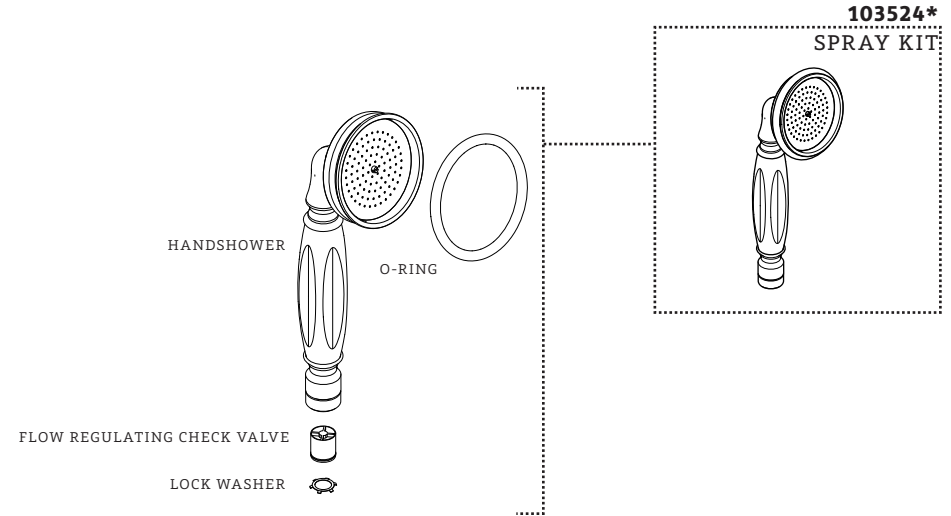

To obtain your complete warranty or inquire about warranty service, please visit us at www.waterworks.com or contact our Product Support Team.

MAIN KITS

103524*
SPRAY KIT

103576*
HANDSHOWER ELBOW KIT

435041*
HOSE KIT

*FINISH/COLOR MUST BE SPECIFIED WHEN ORDERING
++SUPPLIED AS A PAIR

KIT COMPONENTS

SERVICE PARTS INDEX

<u>STYLE</u>	<u>DESCRIPTION</u>	<u>PG</u>
103576*	HANDBLOWER ELBOW KIT	3
435041*	HOSE KIT	2
103524*	SPRAY KIT	3