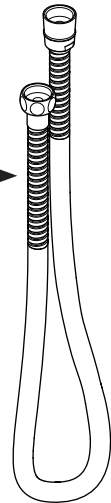

To obtain your complete warranty or inquire about warranty service, please visit us at www.waterworks.com or contact our Product Support Team.

MAIN KITS

103524*
SPRAY KIT

103576*
HANDSHOWER ELBOW KIT

435041*
HOSE KIT

*FINISH/COLOR MUST BE SPECIFIED WHEN ORDERING
++SUPPLIED AS A PAIR

KIT COMPONENTS

SERVICE PARTS INDEX

<u>STYLE</u>	<u>DESCRIPTION</u>	<u>PG</u>
103576*	HANDBLOWER ELBOW KIT	3
435041*	HOSE KIT	2
103524*	SPRAY KIT	3