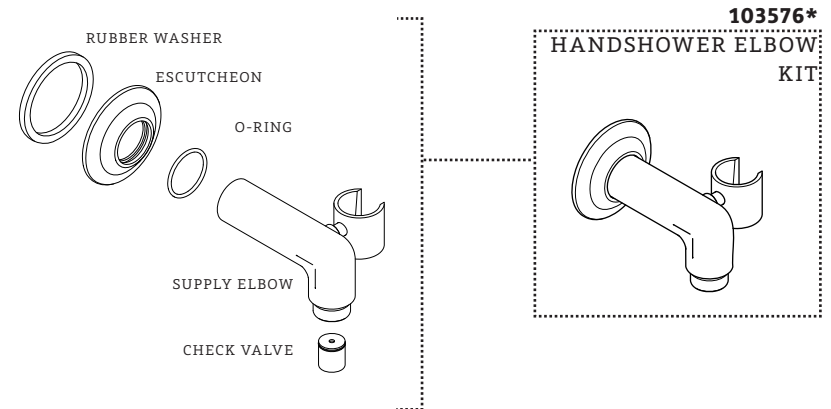

To obtain your complete warranty or inquire about warranty service, please visit us at www.waterworks.com or contact our Product Support Team.

MAIN KITS

103524*
SPRAY KIT

103576*
HANDSHOWER ELBOW KIT

435041*
HOSE KIT

*FINISH/COLOR MUST BE SPECIFIED WHEN ORDERING
++SUPPLIED AS A PAIR

KIT COMPONENTS

SERVICE PARTS INDEX

<u>STYLE</u>	<u>DESCRIPTION</u>	<u>PG</u>
103576*	HANDBLOWER ELBOW KIT	3
435041*	HOSE KIT	2
103524*	SPRAY KIT	3