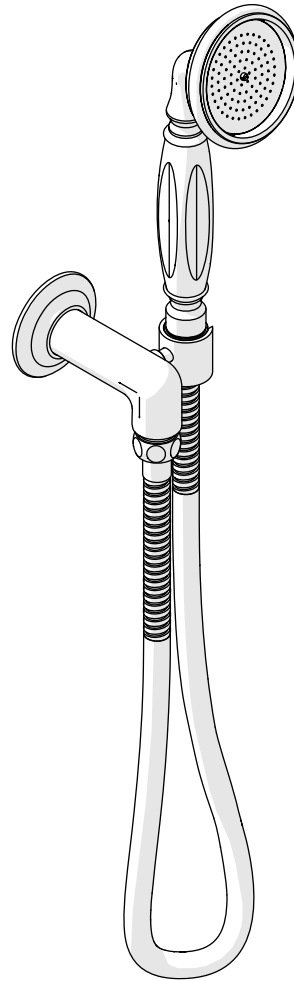

WATERWORKS
STUDIO

SERVICE PARTS

STYLE HGHS01

Highgate Handshower On Hook with White Porcelain Handle

WELCOME TO

WATERWORKS STUDIO

Over thirty years of experience distilled into signature fittings, surfaces, textiles, and accessories. Waterworks Studio is an edited collection of design solutions curated to be concise, engineered to be complete, and crafted for quality.