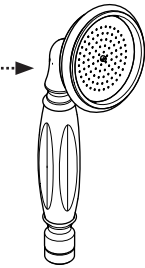

To obtain your complete warranty or inquire about warranty service, please visit us at www.waterworks.com or contact our Product Support Team.

MAIN KITS

103524*
SPRAY KIT

103576*
HANDSHOWER ELBOW KIT

435041*
HOSE KIT

*FINISH/COLOR MUST BE SPECIFIED WHEN ORDERING
++SUPPLIED AS A PAIR

KIT COMPONENTS

SERVICE PARTS INDEX

<u>STYLE</u>	<u>DESCRIPTION</u>	<u>PG</u>
103576*	HANDBLOWER ELBOW KIT	3
435041*	HOSE KIT	2
103524*	SPRAY KIT	3