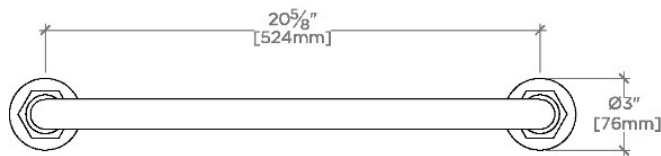

CODES & STANDARDS

PRODUCT FEATURES

All Mounting Hardware Included

Solid Brass Construction

Stocked in Brass, Chrome, Nickel and Dark Nickel

CERTIFICATIONS

PRODUCT (NOTES)

Henry

HN01TW

Henry 230v Single Rail Towel Warmer

TOP VIEW

SCALE: $1\frac{1}{2}"=1'-0"$

FRONT VIEW

SCALE: $1\frac{1}{2}"=1'-0"$

SIDE VIEW

SCALE: $1\frac{1}{2}"=1'-0"$