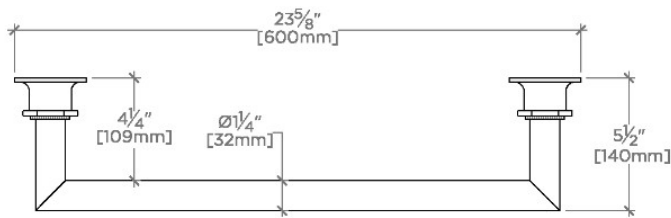

HN01TW

Henry 230v Single Rail Towel Warmer

TOP VIEW

SCALE: $1\frac{1}{2}"=1'-0"$

FRONT VIEW

SCALE: $1\frac{1}{2}"=1'-0"$

SIDE VIEW

SCALE: $1\frac{1}{2}"=1'-0"$