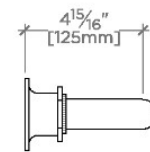

HN01TW

Henry 230v Single Rail Towel Warmer

TOP VIEW

SCALE: $1\frac{1}{2}"=1'-0"$

FRONT VIEW

SCALE: $1\frac{1}{2}"=1'-0"$

SIDE VIEW

SCALE: $1\frac{1}{2}"=1'-0"$