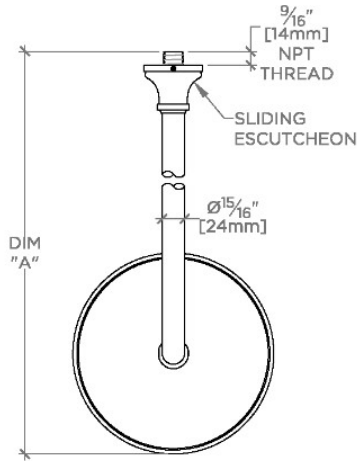

### TECHNICAL DETAILS

Adjustable Versus Fixed Spray: Fixed  
Fittings Hole Diameter: 32 mm  
Flow Restriction Options: 1.5, 1.75, 2.0  
Inlet Connection Size: 1/2"  
Inlet Connection Type: Male NPT  
Pivot: Y  
Primary Material: Brass  
Restricted Maximum Flow Rate: 6.6 liters/min  
Water Pressure Maximum: 6.0 bar  
Water Pressure Minimum: 1.5 bar  
Water Pressure Recommended: 3.0 bar

### PRODUCT FEATURES

Made of Brass

Features a swivel 8" rain showerhead with easy clean rubber nozzles

Includes a 18" wall mounted 90 degree shower arm

Stocked in Brass, Chrome, Nickel and Matte Nickel

Rain showerhead available in 1.75gpm (6.6L/min) flow rate

## Etoile

ETS188

Etoile 8" Rain Showerhead with 18" Wall Mounted 90 Degree Shower Arm

TOP VIEW SCALE: 1/2"=1'-0"

STYLE NO.	DIM "A"	DIM "B"
ETS187	16 3/4" [426mm]	12 9/16" [319mm]
FRS187		
JUS187		
ETS188	22 3/4" [578mm]	18 9/16" [472mm]
FRS188		
JUS188		

FRONT VIEW SCALE: 1/2"=1'-0"

SIDE VIEW SCALE: 1/2"=1'-0"