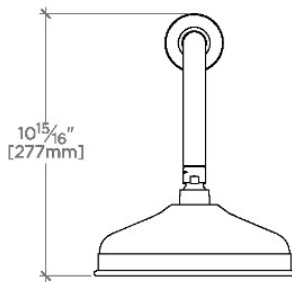

## Etoile

ETS188

Etoile 8" Rain Showerhead with 18" Wall Mounted 90 Degree Shower Arm

SHOWN IN ETOILE 8" RAIN SHOWERHEAD WITH 18" WALL MOUNTED 90 DEGREE SHOWER ARM | ETS188

### TECHNICAL DETAILS

Adjustable Versus Fixed Spray: Fixed  
Fittings Hole Diameter: 32 mm  
Flow Restriction Options: 1.5, 1.75, 2.0  
Inlet Connection Size: 1/2"  
Inlet Connection Type: Male NPT  
Pivot: Y  
Primary Material: Brass  
Restricted Maximum Flow Rate: 6.6 liters/min  
Water Pressure Maximum: 6.0 bar  
Water Pressure Minimum: 1.5 bar  
Water Pressure Recommended: 3.0 bar

## Etoile

ETS188

Etoile 8" Rain Showerhead with 18" Wall Mounted 90 Degree Shower Arm

TOP VIEW SCALE: 1/2"=1'-0"

STYLE NO.	DIM "A"	DIM "B"
ETS187	16 3/4" [426mm]	12 9/16" [319mm]
FRS187		
JUS187		
ETS188	22 3/4" [578mm]	18 9/16" [472mm]
FRS188		
JUS188		

FRONT VIEW SCALE: 1/2"=1'-0"

SIDE VIEW SCALE: 1/2"=1'-0"