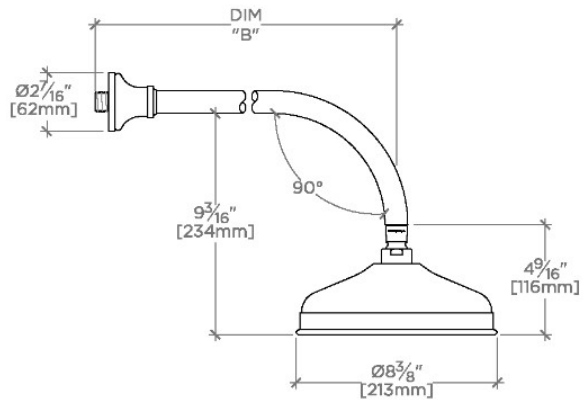

## Etoile

ETS188

Etoile 8" Rain Showerhead with 18" Wall Mounted 90 Degree Shower Arm

SHOWN IN ETOILE 8" RAIN SHOWERHEAD WITH 18" WALL MOUNTED 90 DEGREE SHOWER ARM | ETS188

### TECHNICAL DETAILS

Adjustable Versus Fixed Spray: Fixed  
Fittings Hole Diameter: 32 mm  
Flow Restriction Options: 1.5, 1.75, 2.0  
Inlet Connection Size: 1/2"  
Inlet Connection Type: Male NPT  
Pivot: Y  
Primary Material: Brass  
Restricted Maximum Flow Rate: 6.6 liters/min  
Water Pressure Maximum: 6.0 bar  
Water Pressure Minimum: 1.5 bar  
Water Pressure Recommended: 3.0 bar

## Etoile

ETS188

Etoile 8" Rain Showerhead with 18" Wall Mounted 90 Degree Shower Arm

TOP VIEW SCALE: 1/2"=1'-0"

STYLE NO.	DIM "A"	DIM "B"
ETS187	16 3/4" [426mm]	12 9/16" [319mm]
FRS187		
JUS187		
ETS188	22 3/4" [578mm]	18 9/16" [472mm]
FRS188		
JUS188		

FRONT VIEW SCALE: 1/2"=1'-0"

SIDE VIEW SCALE: 1/2"=1'-0"