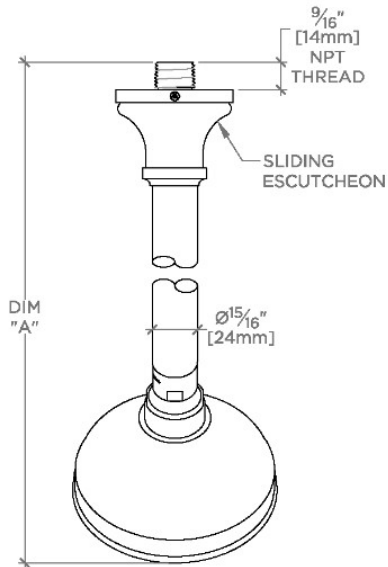

Julia

JUS145

Julia 4" Showerhead with 8" Wall Mounted 45 Degree Shower Arm

SHOWN IN JULIA 4" SHOWERHEAD WITH 8" WALL MOUNTED 45 DEGREE SHOWER ARM | JUS145

TECHNICAL DETAILS

Adjustable Versus Fixed Spray: Fixed
Fittings Hole Diameter: 32 mm
Inlet Connection Size: 1/2"
Inlet Connection Type: Male NPT
Pivot: Y
Primary Material: Brass
Restricted Maximum Flow Rate: 6.6 liters/min
Water Pressure Maximum: 6.0 bar
Water Pressure Minimum: 1.5 bar
Water Pressure Recommended: 3.0 bar

CODES & STANDARDS

JUS145X, ASME A112.18.1/CSA B125.1, CEC(1.5GPM & 1.75GPM Only), DOE, State of MA

PRODUCT FEATURES

Made of Brass

Features a swivel 4" showerhead with easy clean rubber nozzles

Includes a 8" wall mounted 45 degree shower arm

Stocked in Brass, Chrome, Nickel and Matte Nickel

Showerhead available in 1.75gpm (6.6L/min) flow rate

CERTIFICATIONS

PRODUCT (NOTES)

WATERWORKS

Julia

JUS145

Julia 4" Showerhead with 8" Wall Mounted 45 Degree Shower Arm

STYLE NO.	DIM "A"	DIM "B"
ETS144	10 ⁷ / ₁₆ " [265mm]	6 ³ / ₄ " [158mm]
FRS144		
JUS144		
ETS145	12 ⁷ / ₁₆ " [315mm]	8 ³ / ₄ " [209mm]
FRS145		
JUS145		