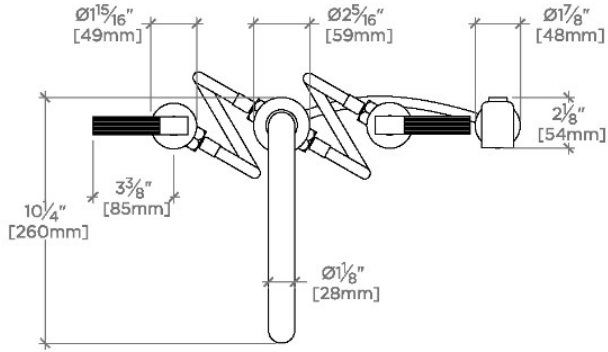

TECHNICAL DETAILS

ADA Compliance: Yes
 Deck Thickness Maximum: 37 mm
 Deck Thickness Minimum: 6 mm
 Fittings Hole Diameter: 35 mm
 Handle Turn Angle: Quarter Turn
 Handshower Spray Hose Length: 1.5 m
 Inlet Connection Size: 1/2"
 Inlet Connection Type: Male with Supply Nut
 Integrated Diverter: Y
 Restricted Maximum Flow Rate: 6.6 liters/min
 Spout Swivel: Y
 Spray Included In Unit: Y
 Valve Material: Ceramic
 Water Pressure Maximum: 6.0 bar
 Water Pressure Minimum: 1.5 bar
 Water Pressure Recommended: 3.0 bar

PRODUCT FEATURES

- Lever Handles
- Powerful Side spray with push button activation
- Features Guilloche Lines combined with Enamel Handles
- Stocked in Nickel and Brass
- Available in 1.75gpm (6.6L/min) flow rate

CERTIFICATIONS

PRODUCT (NOTES)

WATERWORKS

Bond

BKM22D

Bond Union Series Gooseneck Kitchen Faucet and Spray with Enamel Guilloche Lines Lever Handles

TOP VIEW

SCALE: $\frac{1}{2}$ "=1'-0"

FRONT VIEW

SCALE: $\frac{1}{2}$ "=1'-0"

SIDE VIEW

SCALE: $\frac{1}{2}$ "=1'-0"