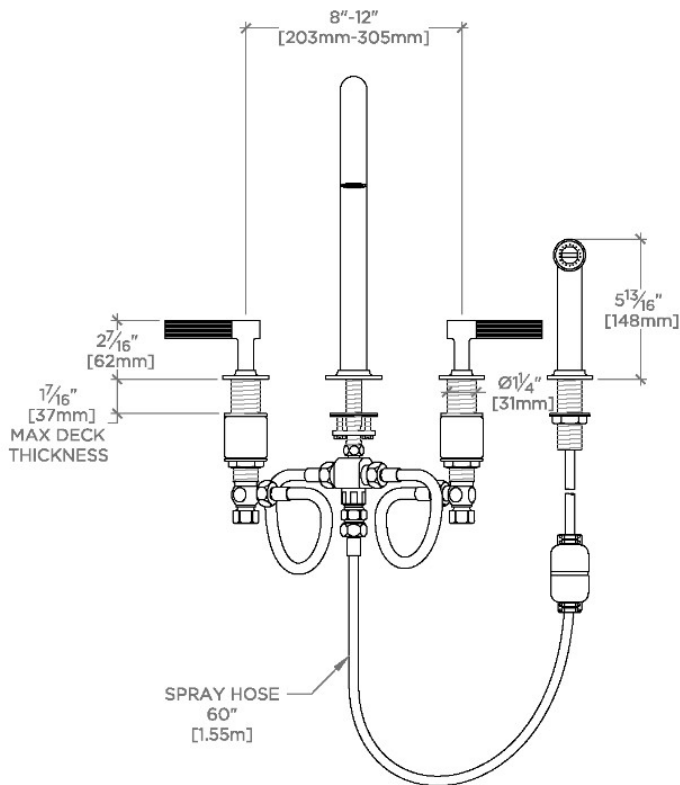

TECHNICAL DETAILS

ADA Compliance: Yes
 Deck Thickness Maximum: 37 mm
 Deck Thickness Minimum: 6 mm
 Fittings Hole Diameter: 35 mm
 Handle Turn Angle: Quarter Turn
 Handshower Spray Hose Length: 1.5 m
 Inlet Connection Size: 1/2"
 Inlet Connection Type: Male with Supply Nut
 Integrated Diverter: Y
 Restricted Maximum Flow Rate: 6.6 liters/min
 Spout Swivel: Y
 Spray Included In Unit: Y
 Valve Material: Ceramic
 Water Pressure Maximum: 6.0 bar
 Water Pressure Minimum: 1.5 bar
 Water Pressure Recommended: 3.0 bar

PRODUCT FEATURES

- Lever Handles
- Powerful Side spray with push button activation
- Features Guilloche Lines combined with Enamel Handles
- Stocked in Nickel and Brass
- Available in 1.75gpm (6.6L/min) flow rate

CERTIFICATIONS

PRODUCT (NOTES)

WATERWORKS

Bond

BKM22D

Bond Union Series Gooseneck Kitchen Faucet and Spray with Enamel Guilloche Lines Lever Handles

TOP VIEW

SCALE: $\frac{1}{2}$ "=1'-0"

FRONT VIEW

SCALE: $\frac{1}{2}$ "=1'-0"

SIDE VIEW

SCALE: $\frac{1}{2}$ "=1'-0"