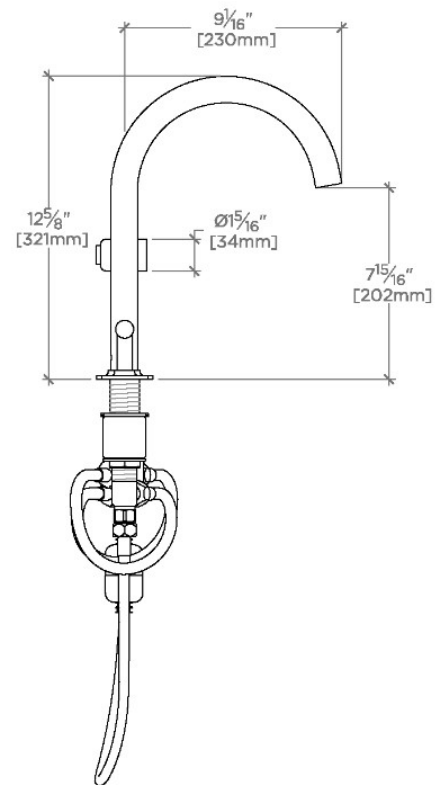

TECHNICAL DETAILS

ADA Compliance: Yes
 Deck Thickness Maximum: 37 mm
 Deck Thickness Minimum: 6 mm
 Fittings Hole Diameter: 35 mm
 Handle Turn Angle: Quarter Turn
 Handshower Spray Hose Length: 1.5 m
 Inlet Connection Size: 1/2"
 Inlet Connection Type: Male with Supply Nut
 Integrated Diverter: Y
 Restricted Maximum Flow Rate: 6.6 liters/min
 Spout Swivel: Y
 Spray Included In Unit: Y
 Valve Material: Ceramic
 Water Pressure Maximum: 6.0 bar
 Water Pressure Minimum: 1.5 bar
 Water Pressure Recommended: 3.0 bar

PRODUCT FEATURES

- Lever Handles
- Powerful Side spray with push button activation
- Features Guilloche Lines combined with Enamel Handles
- Stocked in Nickel and Brass
- Available in 1.75gpm (6.6L/min) flow rate

CERTIFICATIONS

PRODUCT (NOTES)

WATERWORKS

Bond

BKM22D

Bond Union Series Gooseneck Kitchen Faucet and Spray with Enamel Guilloche Lines Lever Handles

TOP VIEW

SCALE: $\frac{1}{2}$ "=1'-0"

FRONT VIEW

SCALE: $\frac{1}{2}$ "=1'-0"

SIDE VIEW

SCALE: $\frac{1}{2}$ "=1'-0"