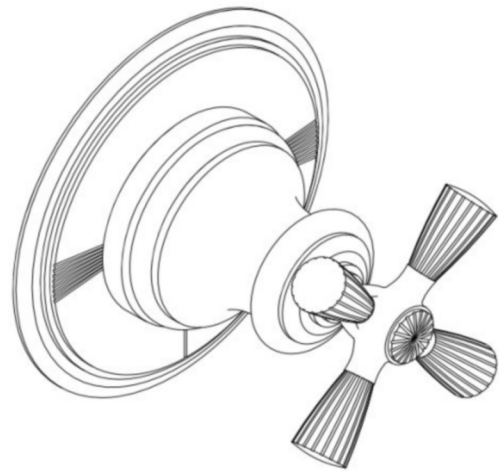

### TECHNICAL DETAILS

Depth / Width: 90 mm  
Height: 114 mm  
Length: 114 mm  
Valve Material: Ceramic

### PRODUCT FEATURES

Metal cross handle

For use with a Thermostatic shower system and two waterway outlets such as a handshower, shower head, and tub spout

Features signature engraving detail

Stocked in Nickel and Unlacquered Brass

## FORO

FR2T01

Foro Two Way Diverter Valve Trim for Thermostatic with Metal Cross Handle

TOP VIEW

SCALE: 6"=1'-0"

ISO VIEW

SCALE: 6"=1'-0"

FRONT VIEW

SCALE: 6"=1'-0"

SIDE VIEW

SCALE: 6"=1'-0"