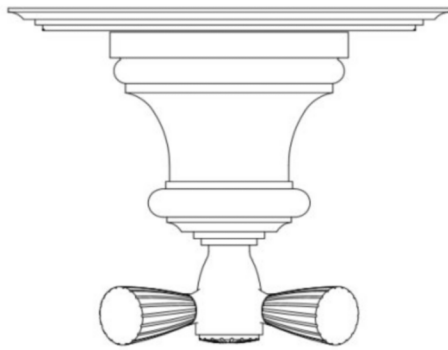

### TECHNICAL DETAILS

Depth / Width: 90 mm  
Height: 114 mm  
Length: 114 mm  
Valve Material: Ceramic

### PRODUCT FEATURES

Metal cross handle

For use with a Thermostatic shower system and two waterway outlets such as a handshower, shower head, and tub spout

Features signature engraving detail

Stocked in Nickel and Unlacquered Brass

## FORO

FR2T01

Foro Two Way Diverter Valve Trim for Thermostatic with Metal Cross Handle

TOP VIEW

SCALE: 6"=1'-0"

ISO VIEW

SCALE: 6"=1'-0"

FRONT VIEW

SCALE: 6"=1'-0"

SIDE VIEW

SCALE: 6"=1'-0"