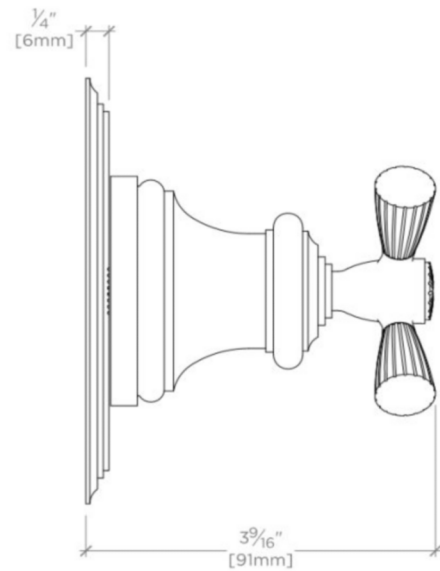

### TECHNICAL DETAILS

Depth / Width: 90 mm  
Height: 114 mm  
Length: 114 mm  
Valve Material: Ceramic

### PRODUCT FEATURES

Metal cross handle

For use with a Thermostatic shower system and two waterway outlets such as a handshower, shower head, and tub spout

Features signature engraving detail

Stocked in Nickel and Unlacquered Brass

## FORO

FR2T01

Foro Two Way Diverter Valve Trim for Thermostatic with Metal Cross Handle

TOP VIEW

SCALE: 6"=1'-0"

ISO VIEW

SCALE: 6"=1'-0"

FRONT VIEW

SCALE: 6"=1'-0"

SIDE VIEW

SCALE: 6"=1'-0"