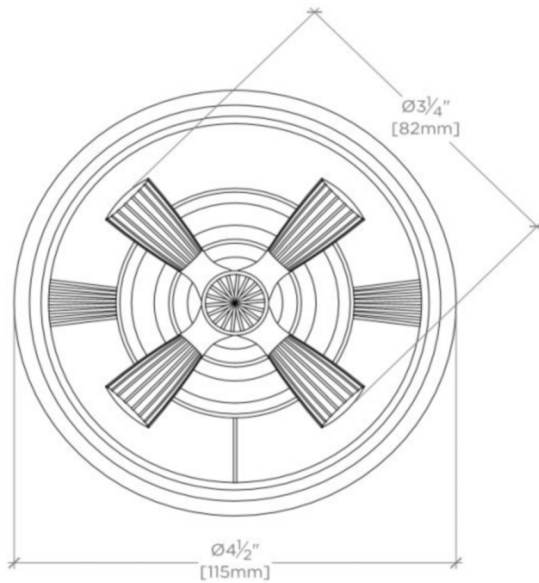

### TECHNICAL DETAILS

Depth / Width: 90 mm  
Height: 114 mm  
Length: 114 mm  
Valve Material: Ceramic

### PRODUCT FEATURES

Metal cross handle

For use with a Thermostatic shower system and two waterway outlets such as a handshower, shower head, and tub spout

Features signature engraving detail

Stocked in Nickel and Unlacquered Brass

## FORO

FR2T01

Foro Two Way Diverter Valve Trim for Thermostatic with Metal Cross Handle

TOP VIEW

SCALE: 6"=1'-0"

ISO VIEW

SCALE: 6"=1'-0"

FRONT VIEW

SCALE: 6"=1'-0"

SIDE VIEW

SCALE: 6"=1'-0"