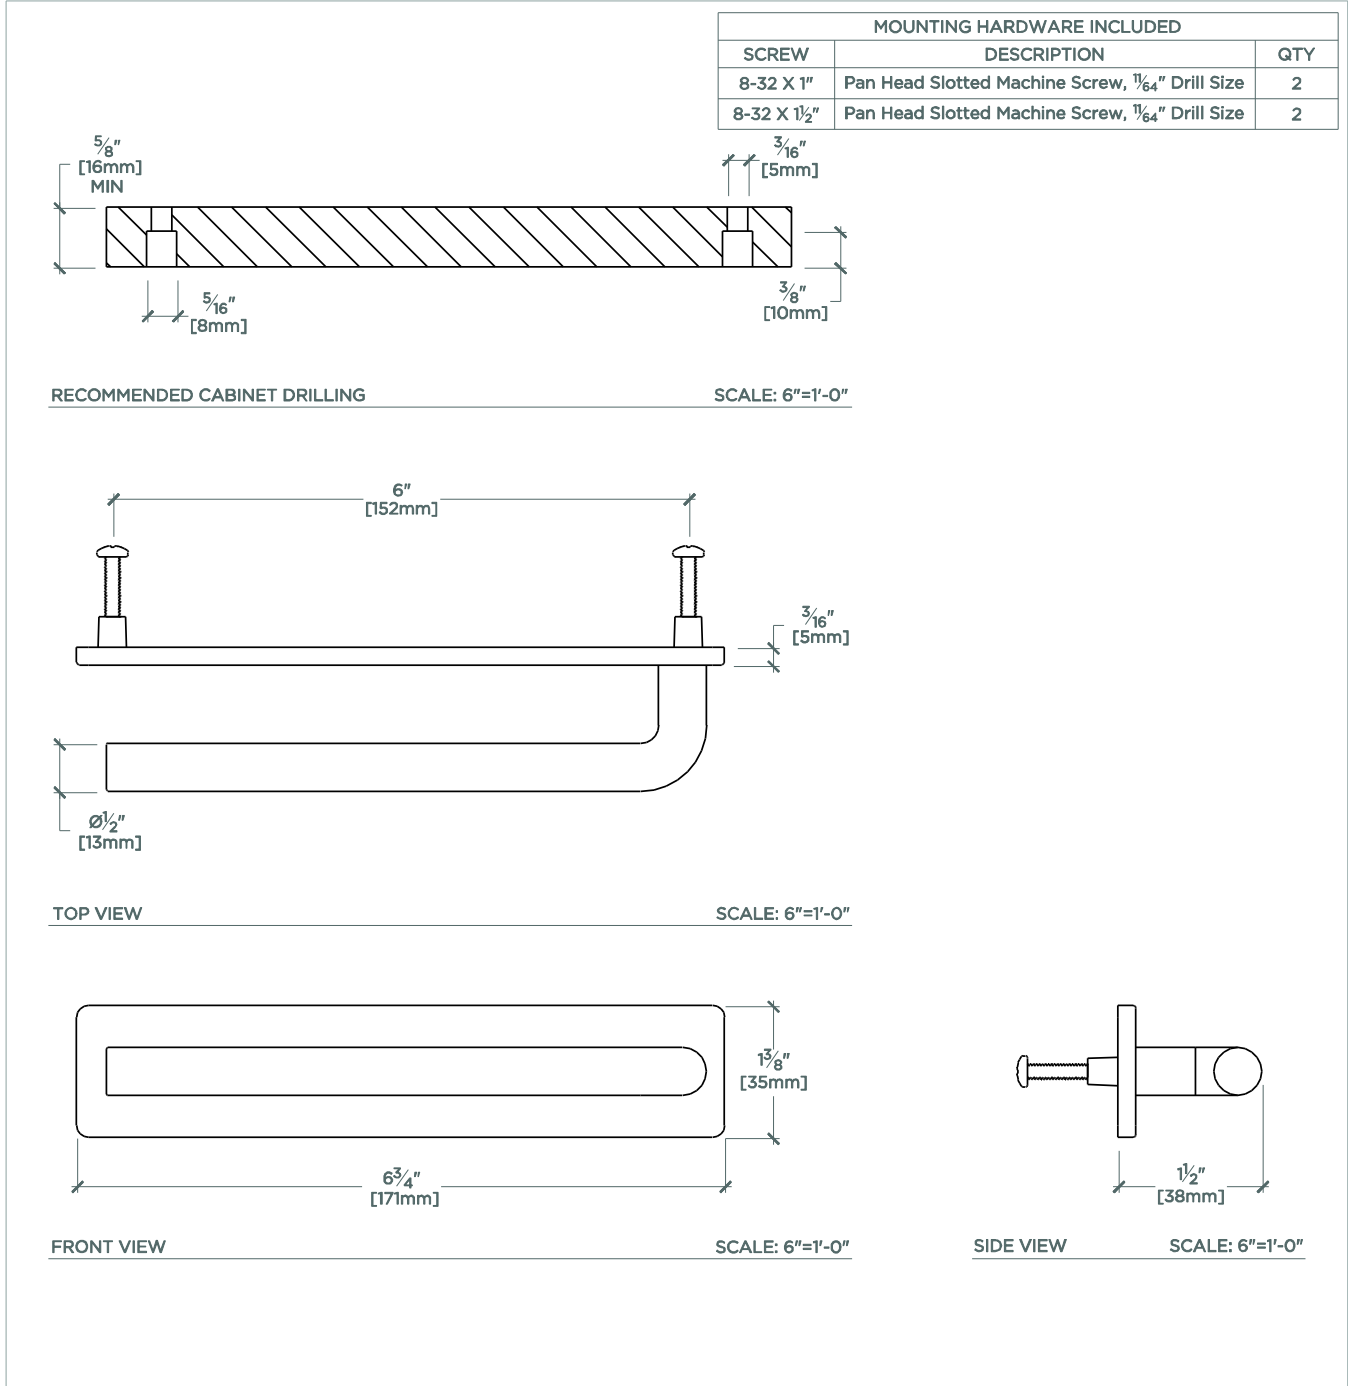

PRODUCT SUPPORT
800.927.2120
WATERWORKS.COM

6" Pull
STYLE No. FLHW06

All dimensions are based on original specifications and are subject to change and variation. Please consult your Design Associate for current specifications.