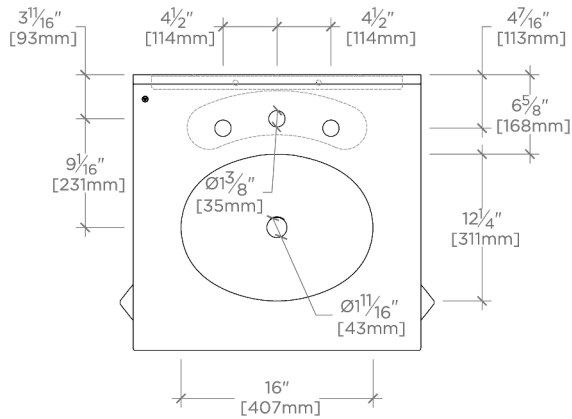

### PRODUCT (NOTES)

Gio Triangle two legs in Bronze with MRLVHU Sink and 24" 5CM Plain Squared Slab and Backsplash

TOP VIEW

SCALE: 3/4"=1'-0"

FRONT VIEW

SCALE: 3/4"=1'-0"

SIDE VIEW

SCALE: 3/4"=1'-0"