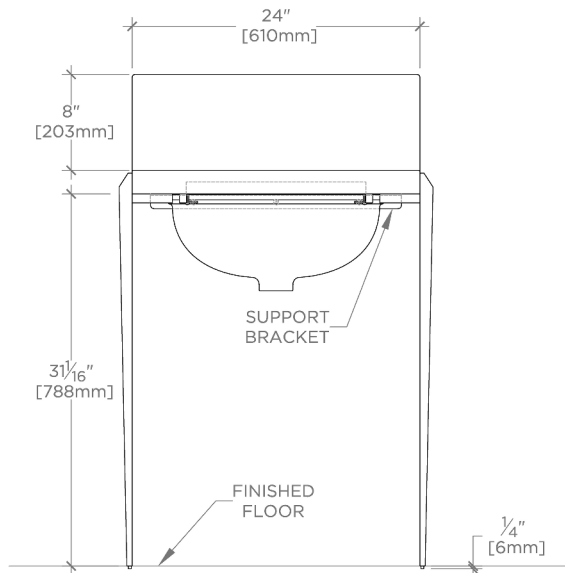

### PRODUCT (NOTES)

Gio Triangle two legs in Bronze with MRLVHU Sink and 24" 5CM Plain Squared Slab and Backsplash

TOP VIEW

SCALE: 3/4"=1'-0"

FRONT VIEW

SCALE: 3/4"=1'-0"

SIDE VIEW

SCALE: 3/4"=1'-0"