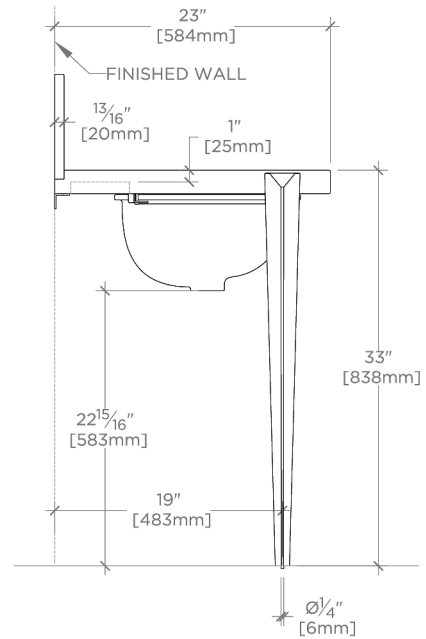

### PRODUCT (NOTES)

Gio Triangle two legs in Bronze with MRLVHU Sink and 24" 5CM Plain Squared Slab and Backsplash

TOP VIEW

SCALE: 3/4"=1'-0"

FRONT VIEW

SCALE: 3/4"=1'-0"

SIDE VIEW

SCALE: 3/4"=1'-0"