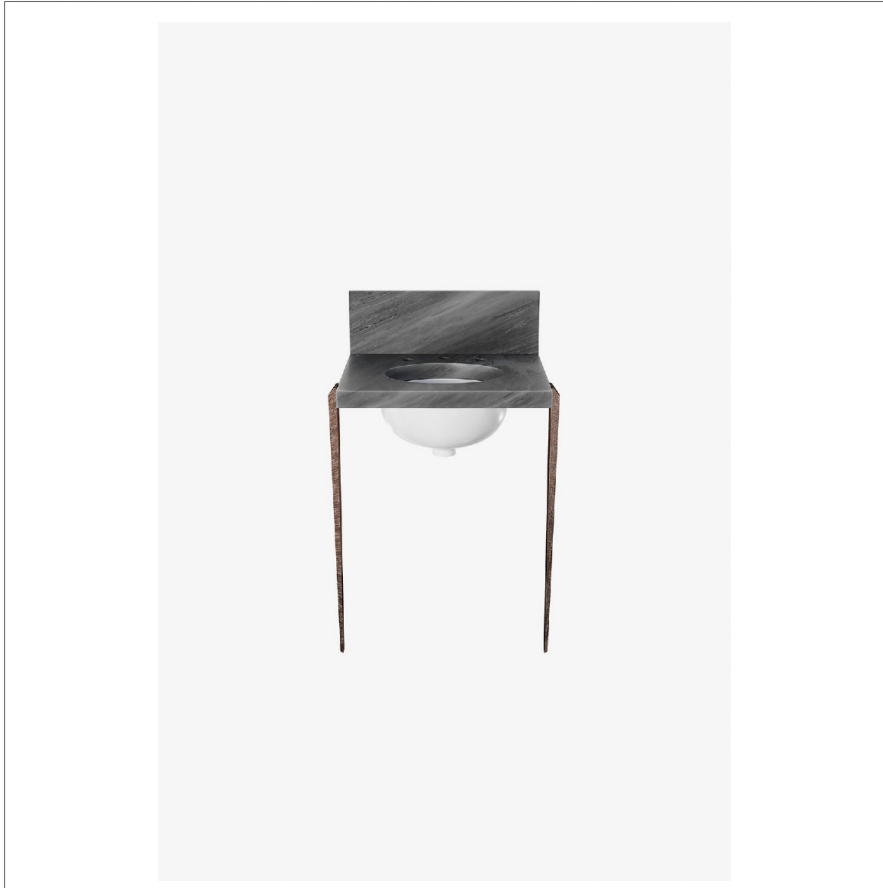

## GIO

GIWS24

Gio Triangle two legs in Bronze with MRLVHU Sink and 24" 5CM Plain Squared Slab and Backsplash

SHOWN IN GIO TRIANGLE TWO LEGS IN BRONZE WITH MRLVHU SINK AND 24" 5CM PLAIN SQUARED SLAB AND BACKSPLASH | GIWS24

### TECHNICAL DETAILS

ADA Compliance: No  
Adjustable Levelers Feet: N  
Leg Material: Metal  
Number Of Legs: Four  
Primary Material: Brass  
Sink Visibility: N

### INSPIRATION

The epitome of transitional elegance, Gio features cast bronze legs with an exclusive dark oxidized finish, and unique hand-sculpted texture. The design's nearly invisible attachment to the marble top creates the illusion of floating stone.

### PRODUCT (NOTES)

Gio Triangle two legs in Bronze with MRLVHU Sink and 24" 5CM Plain Squared Slab and Backsplash

TOP VIEW

SCALE: 3/4"=1'-0"

FRONT VIEW

SCALE: 3/4"=1'-0"

SIDE VIEW

SCALE: 3/4"=1'-0"