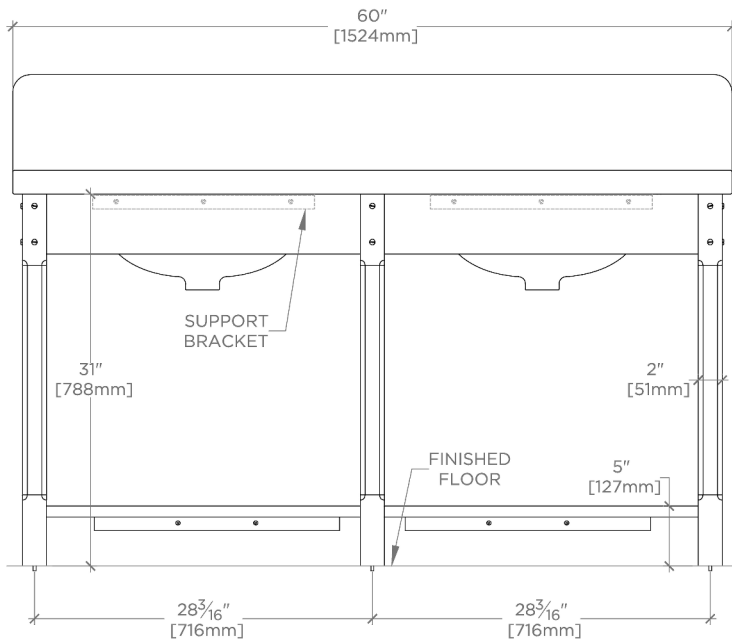

TECHNICAL DETAILS

ADA Compliance: No
Adjustable Levelers Feet: Y
Depth To Overflow: 68 mm
Depth/Width: 584 mm
Drain Hole Depth: 48 mm
Drain Hole Diameter: 44 mm
Drain Style: Center Drain
Fittings Hole Diameter: 35 mm
Height: 838 mm
Leg Material: Brass
Length: 1524 mm
Number Of Legs: Three
Overflow Opening: Yes
Suggested Application: Bath

CERTIFICATIONS

PRODUCT (NOTES)

WATERWORKS

Brewster

BRWS60

Brewster Cove Leg - Metal Apron three legs with MRLVCU Sink and 60" 5CM Carved Slab and Backsplash, and shelf

TOP VIEW

SCALE: 3/4"=1'-0"

FRONT VIEW

SCALE: 3/4"=1'-0"

SIDE VIEW

SCALE: 3/4"=1'-0"