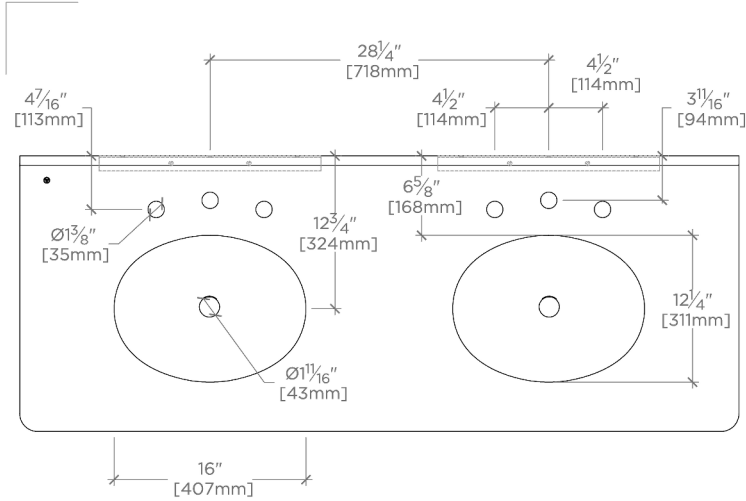

TECHNICAL DETAILS

ADA Compliance: No
Adjustable Levelers Feet: Y
Depth To Overflow: 68 mm
Depth/Width: 584 mm
Drain Hole Depth: 48 mm
Drain Hole Diameter: 44 mm
Drain Style: Center Drain
Fittings Hole Diameter: 35 mm
Height: 838 mm
Leg Material: Brass
Length: 1524 mm
Number Of Legs: Three
Overflow Opening: Yes
Suggested Application: Bath

CERTIFICATIONS

PRODUCT (NOTES)

WATERWORKS

Brewster

BRWS60

Brewster Cove Leg - Metal Apron three legs with MRLVCU Sink and 60" 5CM Carved Slab and Backsplash, and shelf

TOP VIEW

SCALE: 3/4"=1'-0"

FRONT VIEW

SCALE: 3/4"=1'-0"

SIDE VIEW

SCALE: 3/4"=1'-0"