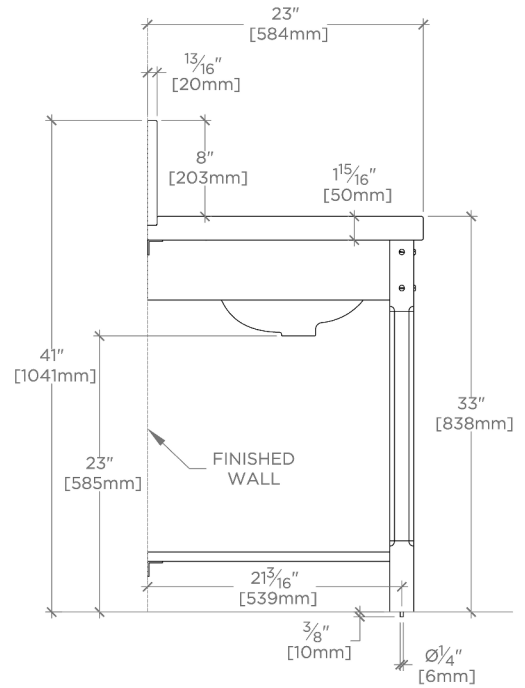

TECHNICAL DETAILS

ADA Compliance: No
Adjustable Levelers Feet: Y
Depth To Overflow: 68 mm
Depth/Width: 584 mm
Drain Hole Depth: 48 mm
Drain Hole Diameter: 44 mm
Drain Style: Center Drain
Fittings Hole Diameter: 35 mm
Height: 838 mm
Leg Material: Brass
Length: 1524 mm
Number Of Legs: Three
Overflow Opening: Yes
Suggested Application: Bath

CODES & STANDARDS

PRODUCT FEATURES

Washstand made in the UK with Solid Brass legs

5CM marble top in the Waterworks Cut

Packages available in Brass and Nickel

Includes sink and choice of 5CM stone top in one of our 8 standard offerings

CERTIFICATIONS

PRODUCT (NOTES)

WATERWORKS

Brewster

BRWS60

Brewster Cove Leg - Metal Apron three legs with MRLVCU Sink and 60" 5CM Carved Slab and Backsplash, and shelf

TOP VIEW

SCALE: 3/4"=1'-0"

FRONT VIEW

SCALE: 3/4"=1'-0"

SIDE VIEW

SCALE: 3/4"=1'-0"