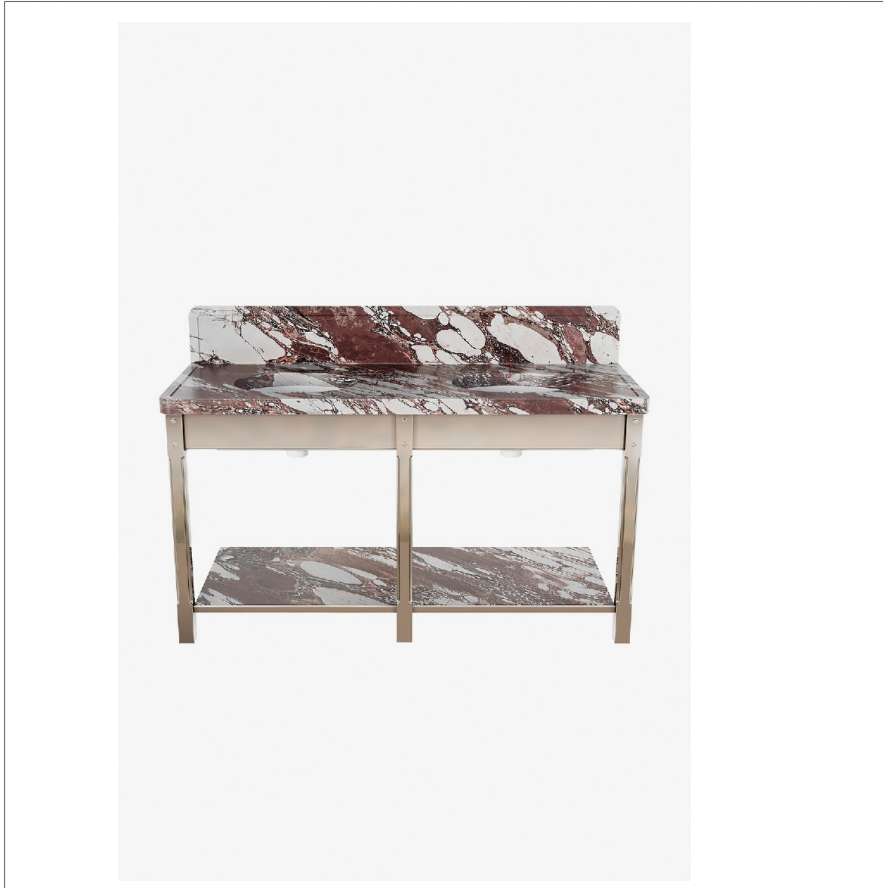

Brewster

BRWS60

Brewster Cove Leg - Metal Apron three legs with MRLVCU Sink and 60" 5CM Carved Slab and Backsplash, and shelf

SHOWN IN BREWSTER COVE LEG - METAL APRON THREE LEGS WITH MRLVCU SINK AND 60" 5CM CARVED SLAB AND BACKSPLASH, AND SHELF | BRWS60

TECHNICAL DETAILS

ADA Compliance: No
Adjustable Levelers Feet: Y
Depth To Overflow: 68 mm
Depth/Width: 584 mm
Drain Hole Depth: 48 mm
Drain Hole Diameter: 44 mm
Drain Style: Center Drain
Fittings Hole Diameter: 35 mm
Height: 838 mm
Leg Material: Brass
Length: 1524 mm
Number Of Legs: Three
Overflow Opening: Yes
Suggested Application: Bath

INSPIRATION

Tactile and transitional, Brewster lends a space dimensionality through dual material expressions, with legs and skirt available in brass or oak. The design's recessed deck plays off the cove detail in the legs. Exposed metal fasteners add another layer of materiality, while a matching stone shelf can be added or removed, enhancing the washstand's flexibility and preserving its elegant form.

CERTIFICATIONS

PRODUCT (NOTES)

WATERWORKS

Brewster

BRWS60

Brewster Cove Leg - Metal Apron three legs with MRLVCU Sink and 60" 5CM Carved Slab and Backsplash, and shelf

TOP VIEW

SCALE: 3/4"=1'-0"