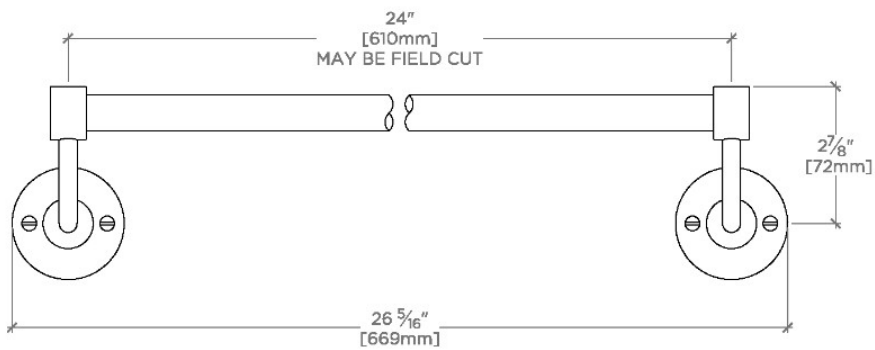

### TECHNICAL DETAILS

Horizontal Rail Material: Metal  
Installation Type: Wall Mounted  
Length: 24"  
Primary Material: Brass  
Suggested Application: Bath

## HIGHGATE

HGTB24

Highgate 24" Single Towel Bar

TOP VIEW

SCALE: 3"=1'-0"

FRONT VIEW

SCALE: 3"=1'-0"

SIDE VIEW

SCALE: 3"=1'-0"