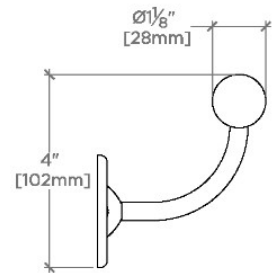

### TECHNICAL DETAILS

Horizontal Rail Material: Metal  
Installation Type: Wall Mounted  
Length: 24"  
Primary Material: Brass  
Suggested Application: Bath

## HIGHGATE

HGTB24

Highgate 24" Single Towel Bar

TOP VIEW

SCALE: 3"=1'-0"

FRONT VIEW

SCALE: 3"=1'-0"

SIDE VIEW

SCALE: 3"=1'-0"