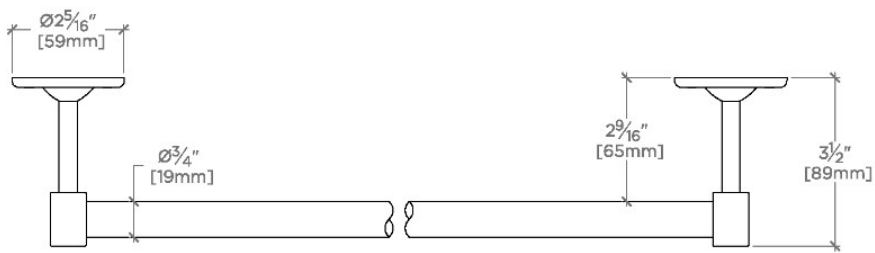

### TECHNICAL DETAILS

Horizontal Rail Material: Metal  
Installation Type: Wall Mounted  
Length: 24"  
Primary Material: Brass  
Suggested Application: Bath

## HIGHGATE

HGTB24

Highgate 24" Single Towel Bar

TOP VIEW

SCALE: 3"=1'-0"

FRONT VIEW

SCALE: 3"=1'-0"

SIDE VIEW

SCALE: 3"=1'-0"