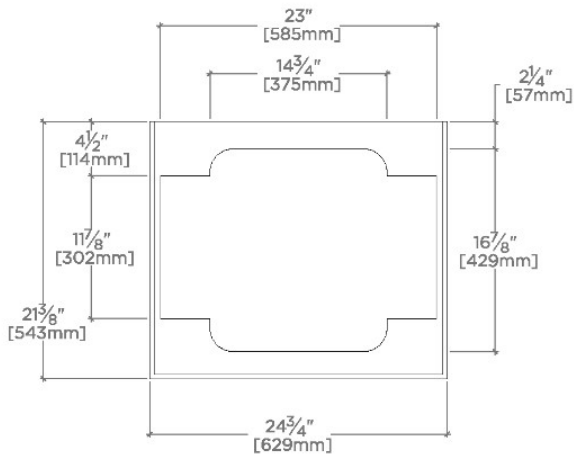

ALTA

100699

Alta Single Vanity with Square Legs 24" x 21" x 33 1/4"

SHOWN IN ALTA SINGLE VANITY WITH SQUARE LEGS 24" X 21" X 33 1/4" | 100699

TECHNICAL DETAILS

ADA Compliance: No
Adjustable Levelers Feet: N
Bowl Shape: Oval
Depth To Overflow: 4 1/2"
Drain Hole Depth: 1 3/4"
Drain Hole Diameter: 1 3/4"
Fittings Hole Depth: 1 1/4"
Fittings Hole Diameter: 1 3/8"
Overflow Opening: Yes
Primary Material: Wood
Sink Visibility: N

Stocked in Clear Oak Finish

Available with sink and slab top: use ALVN10

CERTIFICATIONS

PRODUCT (NOTES)

Alta Single Vanity with Square Legs 24" x 21" x 33 1/4"

TOP VIEW

SCALE: 3/4"=1'-0"

FRONT VIEW

SCALE: 3/4"=1'-0"

SIDE VIEW

SCALE: 3/4"=1'-0"