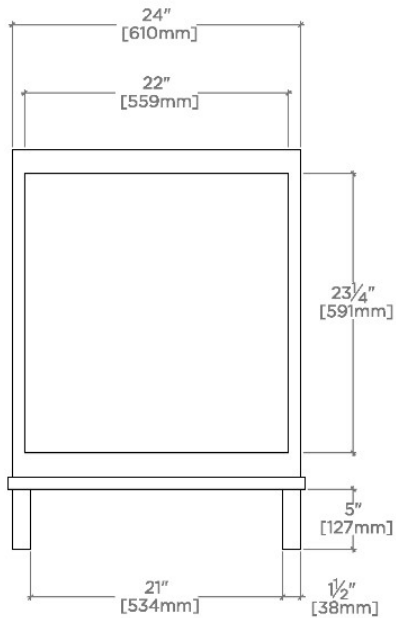

ALTA

100699

Alta Single Vanity with Square Legs 24" x 21" x 33 1/4"

SHOWN IN ALTA SINGLE VANITY WITH SQUARE LEGS 24" X 21" X 33 1/4" | 100699

TECHNICAL DETAILS

ADA Compliance: No
Adjustable Levelers Feet: N
Bowl Shape: Oval
Depth To Overflow: 4 1/2"
Drain Hole Depth: 1 3/4"
Drain Hole Diameter: 1 3/4"
Fittings Hole Depth: 1 1/4"
Fittings Hole Diameter: 1 3/8"
Overflow Opening: Yes
Primary Material: Wood
Sink Visibility: N

Stocked in Clear Oak Finish

Available with sink and slab top: use ALVN10

CERTIFICATIONS

PRODUCT (NOTES)

Alta Single Vanity with Square Legs 24" x 21" x 33 1/4"

TOP VIEW

SCALE: 3/4"=1'-0"

FRONT VIEW

SCALE: 3/4"=1'-0"

SIDE VIEW

SCALE: 3/4"=1'-0"