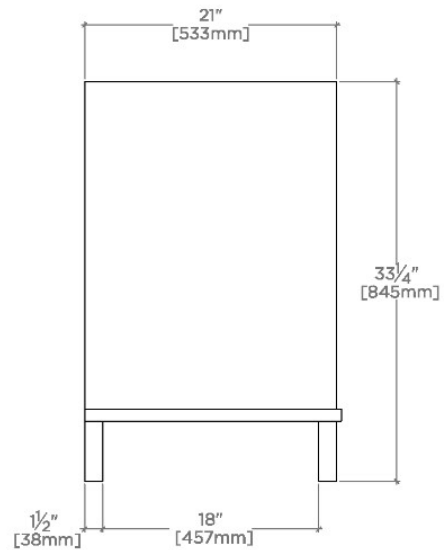

ALTA

100699

Alta Single Vanity with Square Legs 24" x 21" x 33 1/4"

SHOWN IN ALTA SINGLE VANITY WITH SQUARE LEGS 24" X 21" X 33 1/4" | 100699

TECHNICAL DETAILS

ADA Compliance: No
Adjustable Levelers Feet: N
Bowl Shape: Oval
Depth To Overflow: 4 1/2"
Drain Hole Depth: 1 3/4"
Drain Hole Diameter: 1 3/4"
Fittings Hole Depth: 1 1/4"
Fittings Hole Diameter: 1 3/8"
Overflow Opening: Yes
Primary Material: Wood
Sink Visibility: N

Stocked in Clear Oak Finish

Available with sink and slab top: use ALVN10

CERTIFICATIONS

PRODUCT (NOTES)

Alta Single Vanity with Square Legs 24" x 21" x 33 1/4"

TOP VIEW

SCALE: 3/4"=1'-0"

FRONT VIEW

SCALE: 3/4"=1'-0"

SIDE VIEW

SCALE: 3/4"=1'-0"