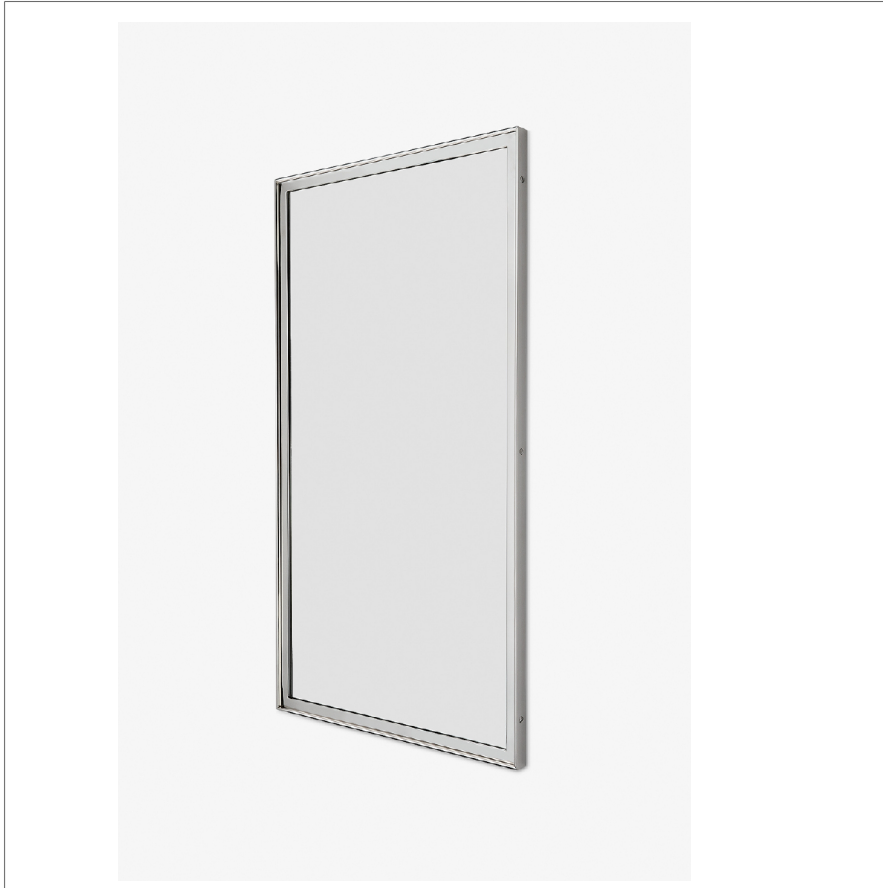

Henry Chronos

CNMR01

Henry Chronos Wall Mounted Large Rectangular Mirror 20" x 37 5/16" x 1"

SHOWN IN HENRY CHRONOS WALL MOUNTED LARGE RECTANGULAR MIRROR 20" X 37 5/16" X 1" | CNMR01

TECHNICAL DETAILS

Depth/Width: 64 mm
Height: 1219 mm
Length: 495 mm
Primary Material: Brass
Suggested Application: Bath

INSPIRATION

Inspired by dive watches, Henry Chronos radiates design prowess and technical precision. Chronos retains the design integrity of our original, iconic Henry collection, while imbuing it with modern details and exquisite materials.

CODES & STANDARDS

PRODUCT FEATURES

- Proprietary design
- Can be mounted vertically and horizontally
- Solid brass frame
- Available in Chrome, Nickel, and Brass

CERTIFICATIONS

PRODUCT (NOTES)

Henry Chronos

CNMR01

Henry Chronos Wall Mounted Large Rectangular Mirror 20" x 37 5/16" x 1"