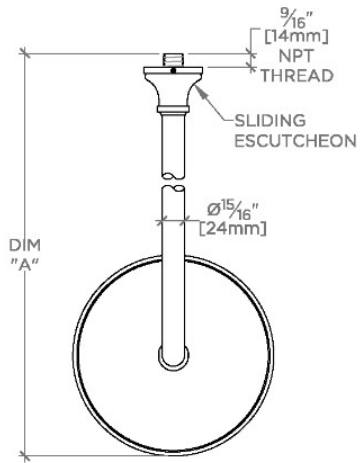

### TECHNICAL DETAILS

Adjustable Versus Fixed Spray: Fixed  
 Fittings Hole Diameter: 32 mm  
 Flow Restriction Options: 1.5, 1.75, 2.0  
 Inlet Connection Size: 1/2"  
 Inlet Connection Type: Male NPT  
 Pivot: Y  
 Primary Material: Brass  
 Restricted Maximum Flow Rate: 6.6 liters/min  
 Water Pressure Maximum: 6.0 bar  
 Water Pressure Minimum: 1.5 bar  
 Water Pressure Recommended: 3.0 bar

### PRODUCT FEATURES

- Made of Brass
- Features a swivel 8" rain showerhead with easy clean rubber nozzles
- Includes a 18" wall mounted 90 degree shower arm
- Stocked in Brass, Chrome, Nickel and Matte Nickel
- Rain showerhead available in 1.75gpm (6.6L/min) flow rate

## FRS188

Foro 8" Rain Showerhead with 18" Wall Mounted 90 Degree Shower Arm

TOP VIEW SCALE: 1/2"=1'-0"

| STYLE NO. | DIM "A"         | DIM "B"          |
|-----------|-----------------|------------------|
| ETS187    | 16 3/4" [426mm] | 12 9/16" [319mm] |
| FRS187    |                 |                  |
| JUS187    |                 |                  |
| ETS188    | 22 3/4" [578mm] | 18 9/16" [472mm] |
| FRS188    |                 |                  |
| JUS188    |                 |                  |

FRONT VIEW SCALE: 1/2"=1'-0"

SIDE VIEW SCALE: 1/2"=1'-0"