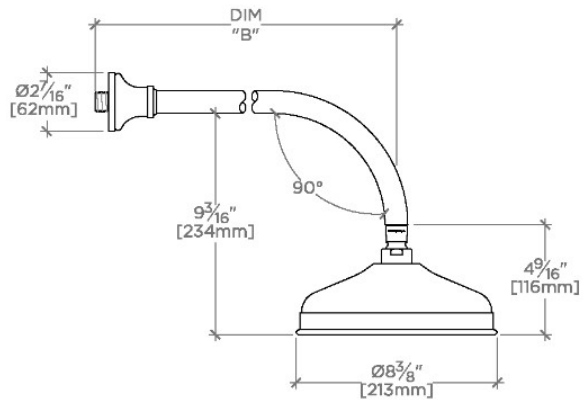

### TECHNICAL DETAILS

Adjustable Versus Fixed Spray: Fixed  
 Fittings Hole Diameter: 32 mm  
 Flow Restriction Options: 1.5, 1.75, 2.0  
 Inlet Connection Size: 1/2"  
 Inlet Connection Type: Male NPT  
 Pivot: Y  
 Primary Material: Brass  
 Restricted Maximum Flow Rate: 6.6 liters/min  
 Water Pressure Maximum: 6.0 bar  
 Water Pressure Minimum: 1.5 bar  
 Water Pressure Recommended: 3.0 bar

### PRODUCT FEATURES

- Made of Brass
- Features a swivel 8" rain showerhead with easy clean rubber nozzles
- Includes a 18" wall mounted 90 degree shower arm
- Stocked in Brass, Chrome, Nickel and Matte Nickel
- Rain showerhead available in 1.75gpm (6.6L/min) flow rate

## FRS188

Foro 8" Rain Showerhead with 18" Wall Mounted 90 Degree Shower Arm

TOP VIEW SCALE: 1/2"=1'-0"

| STYLE NO. | DIM "A"         | DIM "B"          |
|-----------|-----------------|------------------|
| ETS187    | 16 3/4" [426mm] | 12 9/16" [319mm] |
| FRS187    |                 |                  |
| JUS187    |                 |                  |
| ETS188    | 22 3/4" [578mm] | 18 9/16" [472mm] |
| FRS188    |                 |                  |
| JUS188    |                 |                  |

FRONT VIEW SCALE: 1/2"=1'-0"

SIDE VIEW SCALE: 1/2"=1'-0"