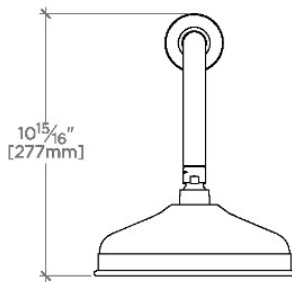

### TECHNICAL DETAILS

Adjustable Versus Fixed Spray: Fixed  
 Fittings Hole Diameter: 32 mm  
 Flow Restriction Options: 1.5, 1.75, 2.0  
 Inlet Connection Size: 1/2"  
 Inlet Connection Type: Male NPT  
 Pivot: Y  
 Primary Material: Brass  
 Restricted Maximum Flow Rate: 6.6 liters/min  
 Water Pressure Maximum: 6.0 bar  
 Water Pressure Minimum: 1.5 bar  
 Water Pressure Recommended: 3.0 bar

### PRODUCT FEATURES

- Made of Brass
- Features a swivel 8" rain showerhead with easy clean rubber nozzles
- Includes a 18" wall mounted 90 degree shower arm
- Stocked in Brass, Chrome, Nickel and Matte Nickel
- Rain showerhead available in 1.75gpm (6.6L/min) flow rate

## FRS188

Foro 8" Rain Showerhead with 18" Wall Mounted 90 Degree Shower Arm

TOP VIEW SCALE: 1/2"=1'-0"

| STYLE NO. | DIM "A"         | DIM "B"          |
|-----------|-----------------|------------------|
| ETS187    | 16 3/4" [426mm] | 12 9/16" [319mm] |
| FRS187    |                 |                  |
| JUS187    |                 |                  |
| ETS188    | 22 3/4" [578mm] | 18 9/16" [472mm] |
| FRS188    |                 |                  |
| JUS188    |                 |                  |

FRONT VIEW SCALE: 1/2"=1'-0"

SIDE VIEW SCALE: 1/2"=1'-0"