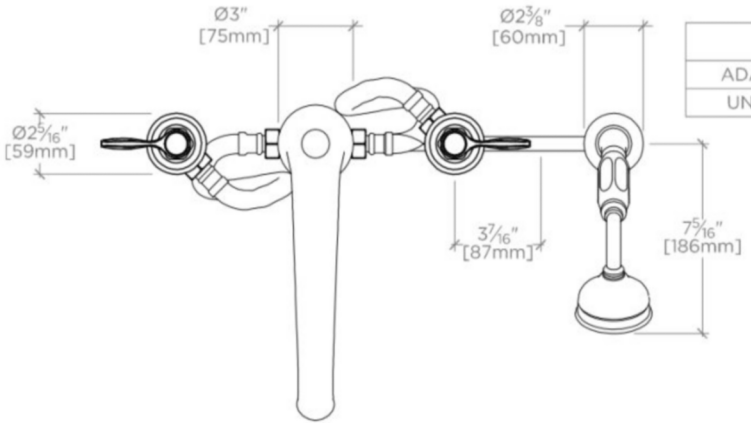

ADA Compliance: No
 Adjustable versus Fixed Spray: Fixed Spray
 Deck Thickness Maximum: 38 mm
 Deck Thickness Minimum: 0 mm
 Diameter of Head: 76 mm
 Escutcheon Primary Material: Brass
 Fittings Hole Diameter: 35 mm
 Flow Restriction Options: 2.0, 1.75, 1.5, 0.92
 Handle Spread Maximum: 305 mm
 Handle Spread Minimum: 254 mm
 Handle Turn Angle: Quarter Turn
 Handshower / Spray Hose Length: 2.0 m
 Index Color / Finish and Material: White Porcelain
 Depth / Width: 311 mm
 Height: 184 mm
 Index Marking: Hot/Cold
 Inlet Connection Size: 3/4"
 Inlet Connection Type: Male G/BSPP
 Inlet Supply Spread Maximum: 305 mm
 Inlet Supply Spread Minimum: 254 mm
 Installation Type: Deck Mounted
 Integrated Diverter: N
 Length: 457 mm
 Number of Handles: Two
 Number of Holes: Four Hole
 Pivot: N
 Primary Material: Brass
 Restricted Maximum Flow Rate: 9.5 liters/min
 Spout Reach: 10"
 Spout Swivel: N
 Suggested Application: Bath
 Valve Material: Ceramic
 Water Pressure Maximum: 5.5 bar
 Water Pressure Minimum: 1.5 bar
 Water Pressure Recommended: 3.0 bar

Easton has a clean-lined utilitarian profile, with a slightly elongated spout.

Standard flow rate is 2.5gpm for handshower only. Also available in high efficiency flow options.

Contact your sales associate or call 1 (800) 899-6757 for details.

WATERWORKS

EASTON

EA12TF

Easton Vintage Low Profile Concealed Tub Filler With Hand-shower and Metal Lever Handles

ADAPTER(S) PACKAGED SEPARATELY		
ADAPTER	DESCRIPTION	QTY
UNUK05	$\frac{3}{4}''$ NPT Female x $\frac{3}{4}''$ Male BSP	2

TOP VIEW

SCALE: $1\frac{1}{2}''=1'-0''$

FRONT VIEW

SCALE: $1\frac{1}{2}''=1'-0''$

SIDE VIEW

SCALE: $1\frac{1}{2}''=1'-0''$