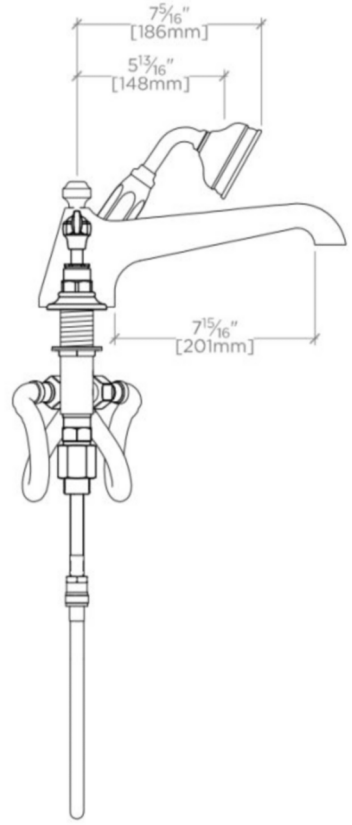

ADA Compliance: No
 Adjustable versus Fixed Spray: Fixed Spray
 Deck Thickness Maximum: 38 mm
 Deck Thickness Minimum: 0 mm
 Diameter of Head: 76 mm
 Escutcheon Primary Material: Brass
 Fittings Hole Diameter: 35 mm
 Flow Restriction Options: 2.0, 1.75, 1.5, 0.92
 Handle Spread Maximum: 305 mm
 Handle Spread Minimum: 254 mm
 Handle Turn Angle: Quarter Turn
 Handshower / Spray Hose Length: 2.0 m
 Index Color / Finish and Material: White Porcelain
 Depth / Width: 311 mm
 Height: 184 mm
 Index Marking: Hot/Cold
 Inlet Connection Size: 3/4"
 Inlet Connection Type: Male G/BSPP
 Inlet Supply Spread Maximum: 305 mm
 Inlet Supply Spread Minimum: 254 mm
 Installation Type: Deck Mounted
 Integrated Diverter: N
 Length: 457 mm
 Number of Handles: Two
 Number of Holes: Four Hole
 Pivot: N
 Primary Material: Brass
 Restricted Maximum Flow Rate: 9.5 liters/min
 Spout Reach: 10"
 Spout Swivel: N
 Suggested Application: Bath
 Valve Material: Ceramic
 Water Pressure Maximum: 5.5 bar
 Water Pressure Minimum: 1.5 bar
 Water Pressure Recommended: 3.0 bar

Easton has a clean-lined utilitarian profile, with a slightly elongated spout.

Standard flow rate is 2.5gpm for handshower only. Also available in high efficiency flow options.

Contact your sales associate or call 1 (800) 899-6757 for details.

WATERWORKS

EASTON

EA12TF

Easton Vintage Low Profile Concealed Tub Filler With Hand-shower and Metal Lever Handles

ADAPTER(S) PACKAGED SEPARATELY		
ADAPTER	DESCRIPTION	QTY
UNUK05	$\frac{3}{4}''$ NPT Female x $\frac{3}{4}''$ Male BSP	2

TOP VIEW

SCALE: $1\frac{1}{2}''=1'-0''$

FRONT VIEW

SCALE: $1\frac{1}{2}''=1'-0''$

SIDE VIEW

SCALE: $1\frac{1}{2}''=1'-0''$