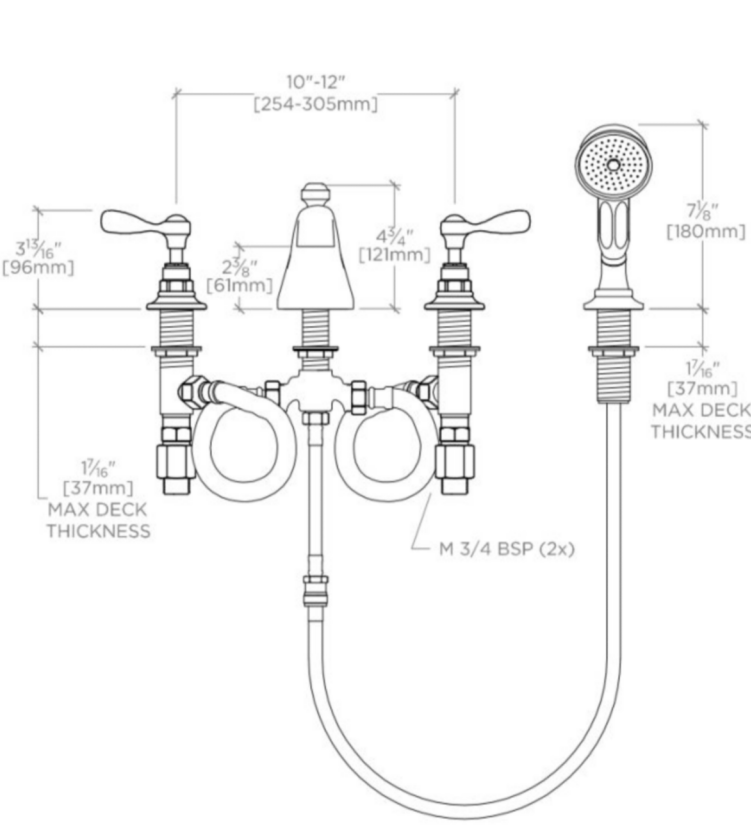

ADA Compliance: No
 Adjustable versus Fixed Spray: Fixed Spray
 Deck Thickness Maximum: 38 mm
 Deck Thickness Minimum: 0 mm
 Diameter of Head: 76 mm
 Escutcheon Primary Material: Brass
 Fittings Hole Diameter: 35 mm
 Flow Restriction Options: 2.0, 1.75, 1.5, 0.92
 Handle Spread Maximum: 305 mm
 Handle Spread Minimum: 254 mm
 Handle Turn Angle: Quarter Turn
 Handshower / Spray Hose Length: 2.0 m
 Index Color / Finish and Material: White Porcelain
 Depth / Width: 311 mm
 Height: 184 mm
 Index Marking: Hot/Cold
 Inlet Connection Size: 3/4"
 Inlet Connection Type: Male G/BSPP
 Inlet Supply Spread Maximum: 305 mm
 Inlet Supply Spread Minimum: 254 mm
 Installation Type: Deck Mounted
 Integrated Diverter: N
 Length: 457 mm
 Number of Handles: Two
 Number of Holes: Four Hole
 Pivot: N
 Primary Material: Brass
 Restricted Maximum Flow Rate: 9.5 liters/min
 Spout Reach: 10"
 Spout Swivel: N
 Suggested Application: Bath
 Valve Material: Ceramic
 Water Pressure Maximum: 5.5 bar
 Water Pressure Minimum: 1.5 bar
 Water Pressure Recommended: 3.0 bar

Easton has a clean-lined utilitarian profile, with a slightly elongated spout.

Standard flow rate is 2.5gpm for handshower only. Also available in high efficiency flow options.

Contact your sales associate or call 1 (800) 899-6757 for details.

WATERWORKS

EASTON

EA12TF

Easton Vintage Low Profile Concealed Tub Filler With Hand-shower and Metal Lever Handles

ADAPTER(S) PACKAGED SEPARATELY		
ADAPTER	DESCRIPTION	QTY
UNUK05	$\frac{3}{4}''$ NPT Female x $\frac{3}{4}''$ Male BSP	2

TOP VIEW

SCALE: $1\frac{1}{2}''=1'-0''$

FRONT VIEW

SCALE: $1\frac{1}{2}''=1'-0''$

SIDE VIEW

SCALE: $1\frac{1}{2}''=1'-0''$