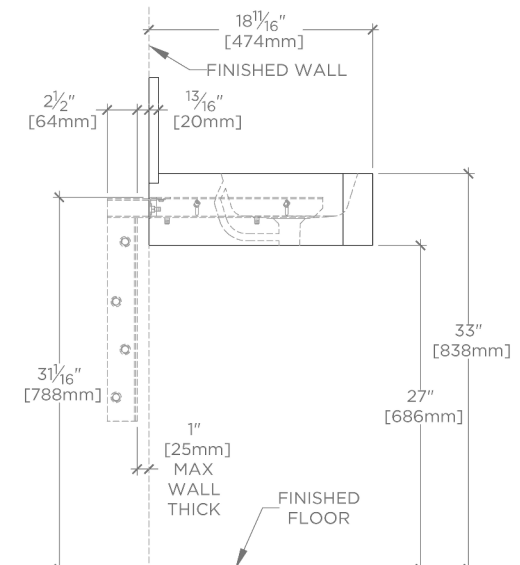

## MBCS15

Marbella Lavabo en marbre encastré 76 cm x 48 cm x 15 cm  
avec dossieret de 76 cm x 20 cm x 19 mm

TOP VIEW

SCALE: 3/4"=1'-0"

FRONT VIEW

SCALE: 3/4"=1'-0"

REQUIRED MOUNTING HARDWARE (SOLD SEPARATELY)

STYLE: 106801

DESCRIPTION: UNIVERSAL PAIR (L/R) 18" STAINLESS STEEL ADJUSTABLE CONCEALED SUPPORT BRACKETS, WALL SUPPORT BRACKETS AND HARDWARE FOR WALL MOUNTED STONE SINK.

SIDE VIEW

SCALE: 3/4"=1'-0"