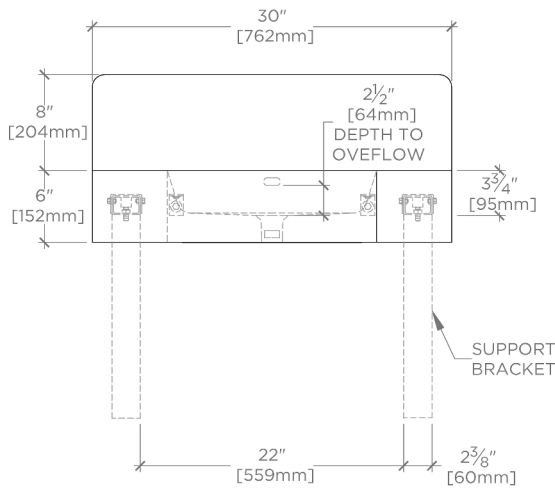

## MBCS15

Marbella Lavabo en marbre encastré 76 cm x 48 cm x 15 cm  
avec dossieret de 76 cm x 20 cm x 19 mm

TOP VIEW

SCALE: 3/4"=1'-0"

FRONT VIEW

SCALE: 3/4"=1'-0"

REQUIRED MOUNTING HARDWARE (SOLD SEPARATELY)

STYLE: 106801

DESCRIPTION: UNIVERSAL PAIR (L/R) 18" STAINLESS STEEL ADJUSTABLE CONCEALED SUPPORT BRACKETS, WALL SUPPORT BRACKETS AND HARDWARE FOR WALL MOUNTED STONE SINK.

SIDE VIEW

SCALE: 3/4"=1'-0"