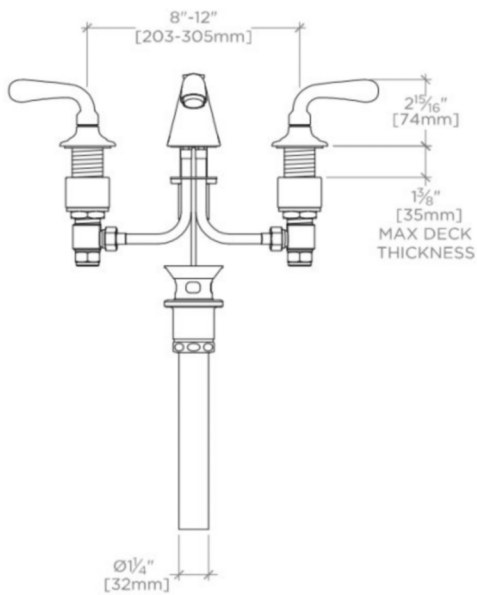

ADA Compliance: Yes
 Adjustable versus Fixed Spray: Fixed Spray
 Deck Thickness Maximum: 35 mm
 Deck Thickness Minimum: 3 mm
 Drain Assembly Materials: Brass
 Drain Depth Maximum: 44 mm
 Drain Hole Diameter: 41 mm
 Drain Style: Pop-up
 Escutcheon Primary Material: Brass
 Fittings Hole Diameter: 38 mm
 Handle Spread Maximum: 305 mm
 Handle Spread Minimum: 203 mm
 Handle Turn Angle: Quarter Turn
 Depth / Width: 178 mm
 Drain Depth Minimum: 35 mm
 Height: 89 mm
 Inlet Connection Size: 1/2"
 Inlet Connection Type: Male with Supply Nut
 Inlet Supply Spread Maximum: 305 mm
 Inlet Supply Spread Minimum: 203 mm
 Length: 305 mm
 Number of Holes: Three Hole
 Primary Material: Brass
 Restricted Maximum Flow Rate: 4.5 liters/min
 Spout Swivel: N
 Suggested Application: Bath
 Valve Material: ceramic
 Water Pressure Maximum: 6.0 bar
 Water Pressure Minimum: 1.5 bar
 Water Pressure Recommended: 3.0 bar

PRODUCT FEATURES

Brass material is used for trim and valve component parts.
 The manufacturing process encompasses casting, turning, stamping, hand-fitting and hand polishing.
 Eased curves and reflective forms carry the message of cleanliness and clarity.
 An extensive range of fittings, fixture and accessory options for the lavatory, shower, bathtub.
 Available in 1.2gpm (4.5L/min) flow rate

CERTIFICATIONS

PRODUCT (NOTES)

Sold with European style drain; USA style drain sold separately for use with non-Waterworks sinks.

WATERWORKS

OPUS

OPLS05

Opus Low Profile Three Hole Deck Mounted Lavatory Faucet with Metal Lever Handles

TOP VIEW

SCALE: $1\frac{1}{2}"=1'-0"$

FRONT VIEW

SCALE: $1\frac{1}{2}"=1'-0"$

SIDE VIEW

SCALE: $1\frac{1}{2}"=1'-0"$