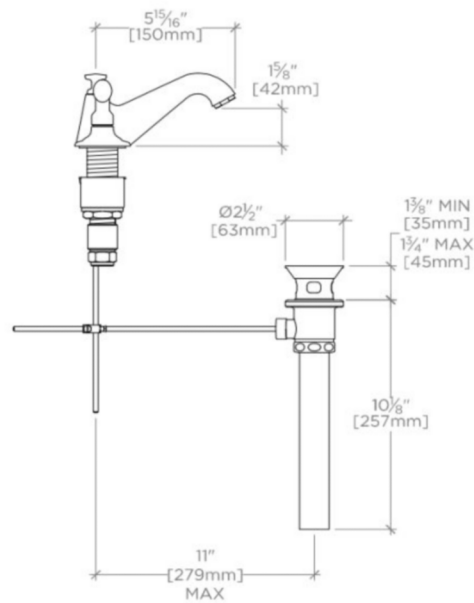

ADA Compliance: Yes
 Adjustable versus Fixed Spray: Fixed Spray
 Deck Thickness Maximum: 35 mm
 Deck Thickness Minimum: 3 mm
 Drain Assembly Materials: Brass
 Drain Depth Maximum: 44 mm
 Drain Hole Diameter: 41 mm
 Drain Style: Pop-up
 Escutcheon Primary Material: Brass
 Fittings Hole Diameter: 38 mm
 Handle Spread Maximum: 305 mm
 Handle Spread Minimum: 203 mm
 Handle Turn Angle: Quarter Turn
 Depth / Width: 178 mm
 Drain Depth Minimum: 35 mm
 Height: 89 mm
 Inlet Connection Size: 1/2"
 Inlet Connection Type: Male with Supply Nut
 Inlet Supply Spread Maximum: 305 mm
 Inlet Supply Spread Minimum: 203 mm
 Length: 305 mm
 Number of Holes: Three Hole
 Primary Material: Brass
 Restricted Maximum Flow Rate: 4.5 liters/min
 Spout Swivel: N
 Suggested Application: Bath
 Valve Material: ceramic
 Water Pressure Maximum: 6.0 bar
 Water Pressure Minimum: 1.5 bar
 Water Pressure Recommended: 3.0 bar

PRODUCT FEATURES

Brass material is used for trim and valve component parts.
 The manufacturing process encompasses casting, turning, stamping, hand-fitting and hand polishing.
 Eased curves and reflective forms carry the message of cleanliness and clarity.
 An extensive range of fittings, fixture and accessory options for the lavatory, shower, bathtub.
 Available in 1.2gpm (4.5L/min) flow rate

CERTIFICATIONS

PRODUCT (NOTES)

Sold with European style drain; USA style drain sold separately for use with non-Waterworks sinks.

WATERWORKS

OPUS

OPLS05

Opus Low Profile Three Hole Deck Mounted Lavatory Faucet with Metal Lever Handles

TOP VIEW

SCALE: $1\frac{1}{2}"=1'-0"$

FRONT VIEW

SCALE: $1\frac{1}{2}"=1'-0"$

SIDE VIEW

SCALE: $1\frac{1}{2}"=1'-0"$