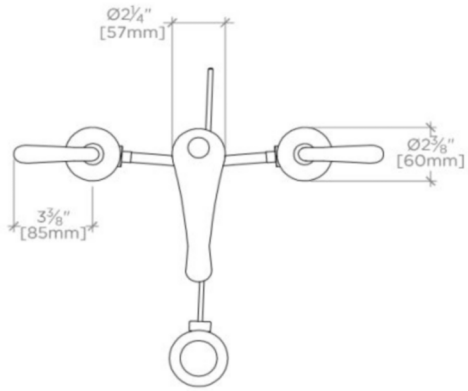

ADA Compliance: Yes
 Adjustable versus Fixed Spray: Fixed Spray
 Deck Thickness Maximum: 35 mm
 Deck Thickness Minimum: 3 mm
 Drain Assembly Materials: Brass
 Drain Depth Maximum: 44 mm
 Drain Hole Diameter: 41 mm
 Drain Style: Pop-up
 Escutcheon Primary Material: Brass
 Fittings Hole Diameter: 38 mm
 Handle Spread Maximum: 305 mm
 Handle Spread Minimum: 203 mm
 Handle Turn Angle: Quarter Turn
 Depth / Width: 178 mm
 Drain Depth Minimum: 35 mm
 Height: 89 mm
 Inlet Connection Size: 1/2"
 Inlet Connection Type: Male with Supply Nut
 Inlet Supply Spread Maximum: 305 mm
 Inlet Supply Spread Minimum: 203 mm
 Length: 305 mm
 Number of Holes: Three Hole
 Primary Material: Brass
 Restricted Maximum Flow Rate: 4.5 liters/min
 Spout Swivel: N
 Suggested Application: Bath
 Valve Material: ceramic
 Water Pressure Maximum: 6.0 bar
 Water Pressure Minimum: 1.5 bar
 Water Pressure Recommended: 3.0 bar

PRODUCT FEATURES

Brass material is used for trim and valve component parts.
 The manufacturing process encompasses casting, turning, stamping, hand-fitting and hand polishing.
 Eased curves and reflective forms carry the message of cleanliness and clarity.
 An extensive range of fittings, fixture and accessory options for the lavatory, shower, bathtub.
 Available in 1.2gpm (4.5L/min) flow rate

CERTIFICATIONS

PRODUCT (NOTES)

Sold with European style drain; USA style drain sold separately for use with non-Waterworks sinks.

WATERWORKS

OPUS

OPLS05

Opus Low Profile Three Hole Deck Mounted Lavatory Faucet with Metal Lever Handles

TOP VIEW

SCALE: $1\frac{1}{2}"=1'-0"$

FRONT VIEW

SCALE: $1\frac{1}{2}"=1'-0"$

SIDE VIEW

SCALE: $1\frac{1}{2}"=1'-0"$