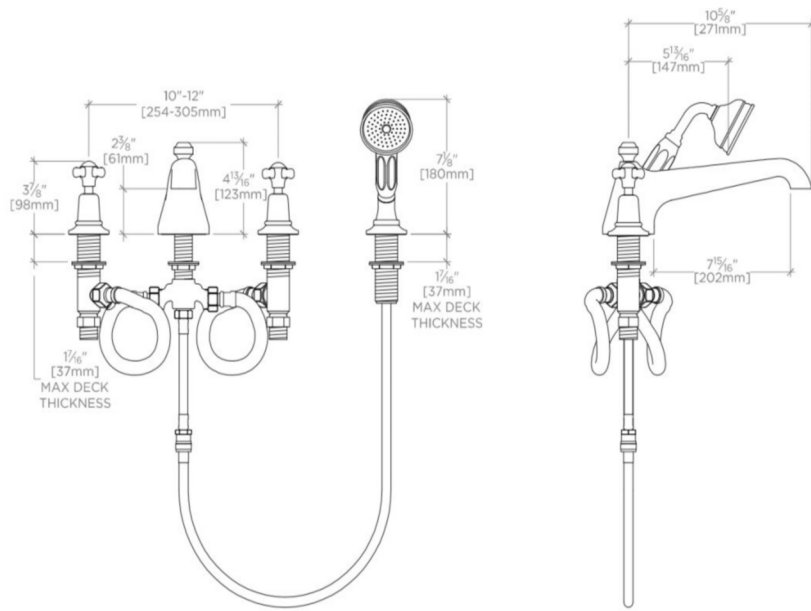

EASTON

EATF01

Easton Classic Low Profile Concealed Tub Filler With Handshower and Metal Cross Handles

SHOWN IN EASTON CLASSIC LOW PROFILE CONCEALED TUB FILLER WITH HANDSHOWER AND METAL CROSS HANDLES]

TECHNICAL DETAILS

ADA Compliance: No
 Adjustable versus Fixed Spray: Fixed Spray
 Deck Thickness Maximum: 1 1/2"
 Deck Thickness Minimum: 0"
 Diameter of Head: 3"
 Escutcheon Primary Material: Brass
 Fittings Hole Diameter: 1 3/8"
 Flow Restriction Options: 2.5, 2.0, 1.75, 1.5, 0.92
 Handle Spread Maximum: 12"
 Handle Spread Minimum: 10"
 Handle Turn Angle: Quarter Turn
 Handshower / Spray Hose Length: 79"
 Index Color / Finish and Material: White Porcelain
 Depth / Width: 12 1/4"
 Height: 7 1/4"
 Index Marking: Hot/Cold
 Inlet Connection Size: 3/4"
 Inlet Connection Type: Male NPT Adapter
 Inlet Supply Spread Maximum: 12"
 Inlet Supply Spread Minimum: 10"
 Installation Type: Deck Mounted
 Integrated Diverter: N
 Length: 18"
 Number of Handles: Two
 Number of Holes: Four Hole
 Pivot: N
 Primary Material: Brass
 Spout Swivel: N
 Suggested Application: Bath
 Valve Material: Ceramic
 Water Pressure Maximum: 85.0 psi
 Water Pressure Minimum: 20.0 psi
 Water Pressure Recommended: 45.0 psi

WATERWORKS

EASTON

EATF01

Easton Classic Low Profile Concealed Tub Filler With Handshower and Metal Cross Handles

TOP VIEW

SCALE: 1 1/2"=1'-0"

FRONT VIEW

SCALE: 1 1/2"=1'-0"

SIDE VIEW

SCALE: 1 1/2"=1'-0"