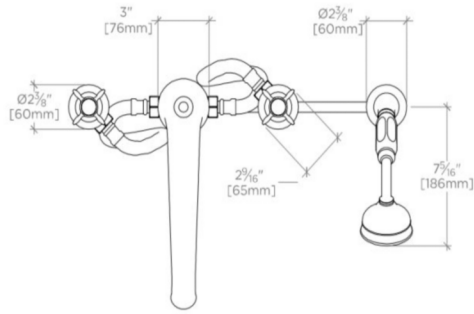

ADA Compliance: No
 Adjustable versus Fixed Spray: Fixed Spray
 Deck Thickness Maximum: 1 1/2"
 Deck Thickness Minimum: 0"
 Diameter of Head: 3"
 Escutcheon Primary Material: Brass
 Fittings Hole Diameter: 1 3/8"
 Flow Restriction Options: 2.5, 2.0, 1.75, 1.5, 0.92
 Handle Spread Maximum: 12"
 Handle Spread Minimum: 10"
 Handle Turn Angle: Quarter Turn
 Handshower / Spray Hose Length: 79"
 Index Color / Finish and Material: White Porcelain
 Depth / Width: 12 1/4"
 Height: 7 1/4"
 Index Marking: Hot/Cold
 Inlet Connection Size: 3/4"
 Inlet Connection Type: Male NPT Adapter
 Inlet Supply Spread Maximum: 12"
 Inlet Supply Spread Minimum: 10"
 Installation Type: Deck Mounted
 Integrated Diverter: N
 Length: 18"
 Number of Handles: Two
 Number of Holes: Four Hole
 Pivot: N
 Primary Material: Brass
 Spout Swivel: N
 Suggested Application: Bath
 Valve Material: Ceramic
 Water Pressure Maximum: 85.0 psi
 Water Pressure Minimum: 20.0 psi
 Water Pressure Recommended: 45.0 psi

Stocked in 2.5gpm (9.5 L/min) and 1.75gpm (6.6 L/min). State of California requires 1.75gpm (6.6 L/min) to comply with their water conservation requirements. Other flow options are available to order, contact your sales associate or call 1 (800) 899-6757 for details.

WATERWORKS

EASTON

EATF01

Easton Classic Low Profile Concealed Tub Filler With Handshower and Metal Cross Handles

TOP VIEW

SCALE: 1 1/2"=1'-0"

FRONT VIEW

SCALE: 1 1/2"=1'-0"

SIDE VIEW

SCALE: 1 1/2"=1'-0"