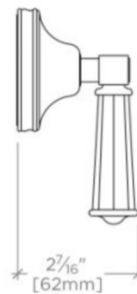

### TECHNICAL DETAILS

Control Valve Rough-in Depth Maximum: 3 1/2"  
Control Valve Rough-in Depth Minimum: 1 1/2"  
Diverter Valve Rough-in Depth Maximum: 3"  
Diverter Valve Rough-in Depth Minimum: 2 1/4"  
Depth / Width: 2 1/4"  
Height: 3 3/4"  
Integrated Diverter: N  
Length: 2 1/2"  
Primary Material: Brass  
Suggested Application: Bath

## BOULEVARD

BDVC49

Boulevard Volume Control Valve Trim with Crystal Lever Handle

TOP VIEW SCALE: 3"=1'-0"

FRONT VIEW SCALE: 3"=1'-0"

SIDE VIEW SCALE: 3"=1'-0"