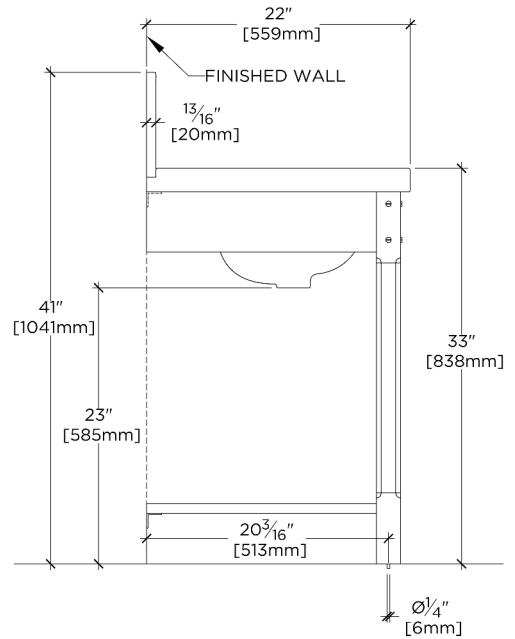

TECHNICAL DETAILS

ADA Compliance: No
Adjustable Levelers Feet: Y
Depth To Overflow: 68 mm
Depth/Width: 584 mm
Drain Hole Depth: 48 mm
Drain Hole Diameter: 44 mm
Drain Style: Center Drain
Fittings Hole Diameter: 35 mm
Height: 838 mm
Leg Material: Brass
Length: 914 mm
Number Of Legs: Two
Overflow Opening: Yes
Suggested Application: Bath

CODES & STANDARDS

PRODUCT FEATURES

Washstand made in the UK with Solid Brass legs

5CM marble top in the Waterworks Cut

Packages available in Brass and Nickel

Includes sink and choice of 5CM stone top in one of our 8 standard offerings

CERTIFICATIONS

PRODUCT (NOTES)

Brewster

BRWS36

Brewster Cove Leg - Metal Apron two legs with MRLVCU Sink and 36" 5CM Carved Slab and Backsplash, and shelf

TOP VIEW

SCALE: $\frac{3}{4}"=1'-0"$

FRONT VIEW

SCALE: $\frac{3}{4}"=1'-0"$

SIDE VIEW

SCALE: $\frac{3}{4}"=1'-0"$