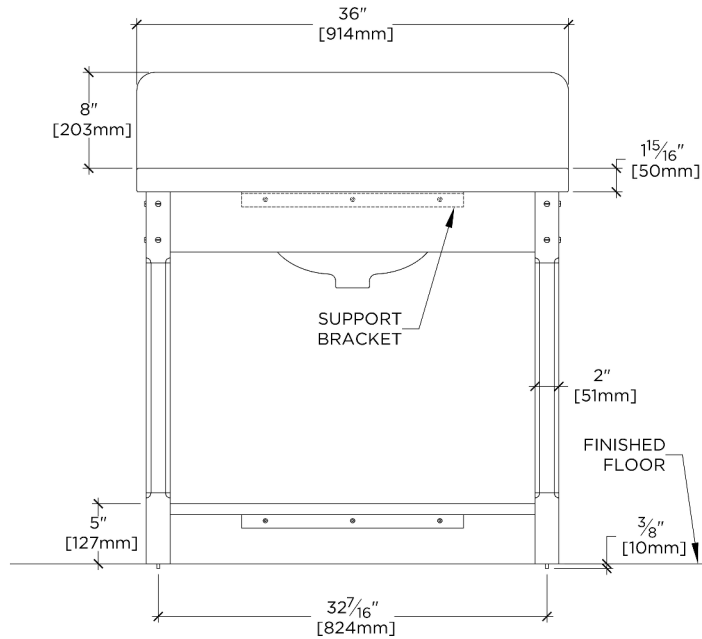

TECHNICAL DETAILS

ADA Compliance: No
Adjustable Levelers Feet: Y
Depth To Overflow: 68 mm
Depth/Width: 584 mm
Drain Hole Depth: 48 mm
Drain Hole Diameter: 44 mm
Drain Style: Center Drain
Fittings Hole Diameter: 35 mm
Height: 838 mm
Leg Material: Brass
Length: 914 mm
Number Of Legs: Two
Overflow Opening: Yes
Suggested Application: Bath

CERTIFICATIONS

PRODUCT (NOTES)

Brewster

BRWS36

Brewster Cove Leg - Metal Apron two legs with MRLVCU Sink and 36" 5CM Carved Slab and Backsplash, and shelf

TOP VIEW

SCALE: $\frac{3}{4}"=1'-0"$

FRONT VIEW

SCALE: $\frac{3}{4}"=1'-0"$

SIDE VIEW

SCALE: $\frac{3}{4}"=1'-0"$