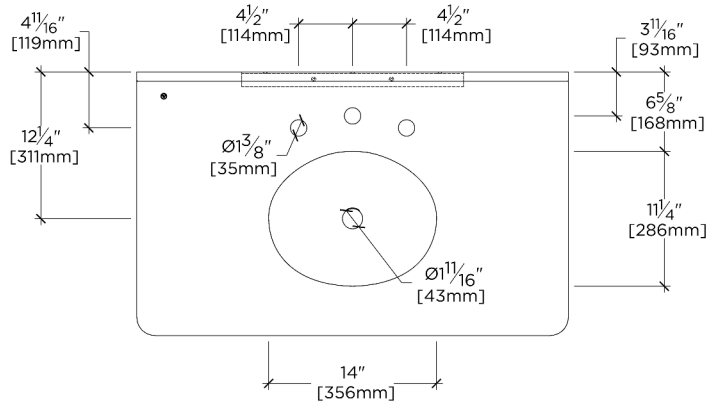

TECHNICAL DETAILS

ADA Compliance: No
Adjustable Levelers Feet: Y
Depth To Overflow: 68 mm
Depth/Width: 584 mm
Drain Hole Depth: 48 mm
Drain Hole Diameter: 44 mm
Drain Style: Center Drain
Fittings Hole Diameter: 35 mm
Height: 838 mm
Leg Material: Brass
Length: 914 mm
Number Of Legs: Two
Overflow Opening: Yes
Suggested Application: Bath

CODES & STANDARDS

PRODUCT FEATURES

Washstand made in the UK with Solid Brass legs

5CM marble top in the Waterworks Cut

Packages available in Brass and Nickel

Includes sink and choice of 5CM stone top in one of our 8 standard offerings

CERTIFICATIONS

PRODUCT (NOTES)

Brewster

BRWS36

Brewster Cove Leg - Metal Apron two legs with MRLVCU Sink and 36" 5CM Carved Slab and Backsplash, and shelf

TOP VIEW

SCALE: $\frac{3}{4}"=1'-0"$

FRONT VIEW

SCALE: $\frac{3}{4}"=1'-0"$

SIDE VIEW

SCALE: $\frac{3}{4}"=1'-0"$