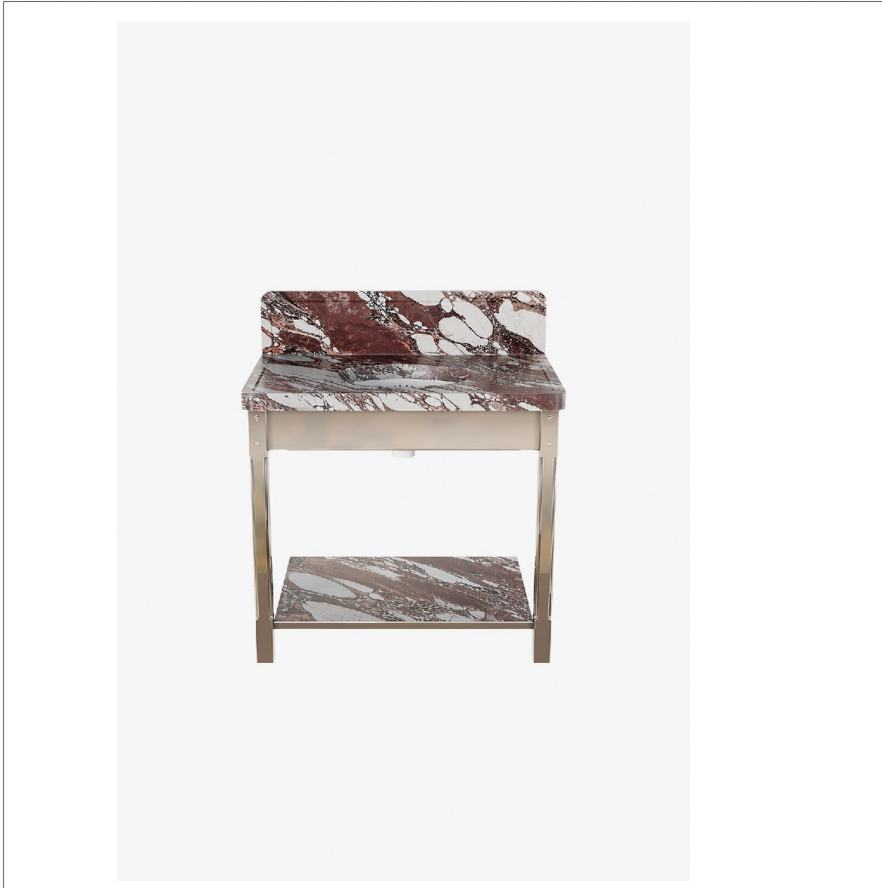

Brewster

BRWS36

Brewster Cove Leg - Metal Apron two legs with MRLVCU Sink and 36" 5CM Carved Slab and Backsplash, and shelf

SHOWN IN BREWSTER COVE LEG - METAL APRON TWO LEGS WITH MRLVCU SINK AND 36" 5CM CARVED SLAB AND BACKSPLASH, AND SHELF | BRWS36

TECHNICAL DETAILS

ADA Compliance: No
Adjustable Levelers Feet: Y
Depth To Overflow: 68 mm
Depth/Width: 584 mm
Drain Hole Depth: 48 mm
Drain Hole Diameter: 44 mm
Drain Style: Center Drain
Fittings Hole Diameter: 35 mm
Height: 838 mm
Leg Material: Brass
Length: 914 mm
Number Of Legs: Two
Overflow Opening: Yes
Suggested Application: Bath

INSPIRATION

Tactile and transitional, Brewster lends a space dimensionality through dual material expressions, with legs and skirt available in brass or oak. The design's recessed deck plays off the cove detail in the legs. Exposed metal fasteners add another layer of materiality, while a matching stone shelf can be added or removed, enhancing the washstand's flexibility and preserving its elegant form.

CERTIFICATIONS

PRODUCT (NOTES)

Brewster

BRWS36

Brewster Cove Leg - Metal Apron two legs with MRLVCU Sink and 36" 5CM Carved Slab and Backsplash, and shelf

TOP VIEW

SCALE: $\frac{3}{4}"=1'-0"$

FRONT VIEW