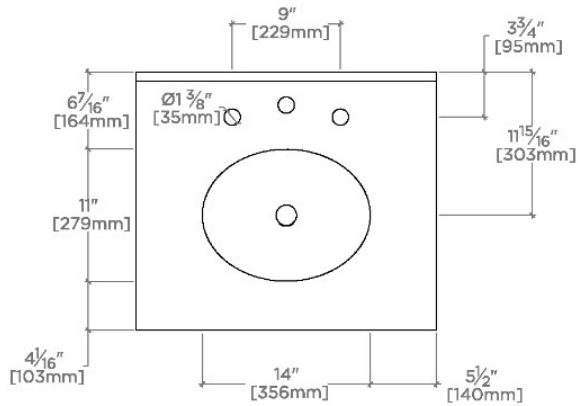

### TECHNICAL DETAILS

ADA Compliance: No  
Adjustable Levelers Feet: N  
Bowl Shape: Oval  
Depth To Overflow: 4 1/2"  
Drain Hole Depth: 1 3/4"  
Drain Hole Diameter: 1 3/4"  
Fittings Hole Depth: 1 1/4"  
Fittings Hole Diameter: 1 3/8"  
Overflow Opening: Yes  
Primary Material: Wood  
Sink Visibility: N

## ALVN10

Alta Single Vanity with Square Legs with MRLVHU Sink and Slab 25" x 21 1/2" x 34 1/2" with 4" x 3/4" Backsplash

TOP VIEW SCALE: 3/4"=1'-0"

FRONT VIEW SCALE: 3/4"=1'-0"

SIDE VIEW SCALE: 3/4"=1'-0"