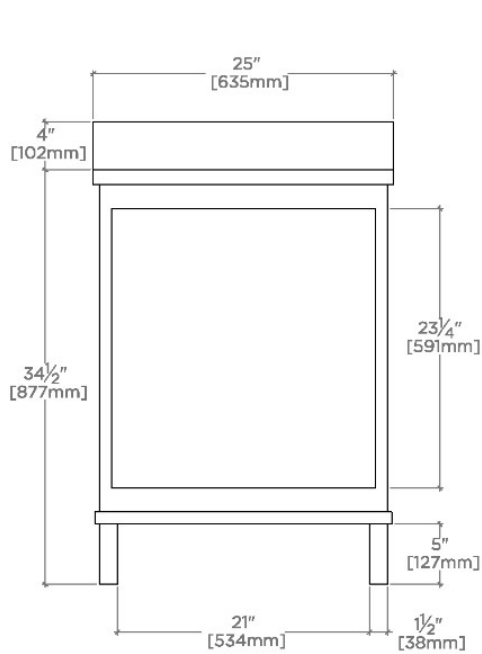

## ALVN10

Alta Single Vanity with Square Legs with MRLVHU Sink and Slab 25" x 21 1/2" x 34 1/2" with 4" x 3/4" Backsplash

TOP VIEW SCALE: 3/4"=1'-0"

FRONT VIEW SCALE: 3/4"=1'-0"

SIDE VIEW SCALE: 3/4"=1'-0"