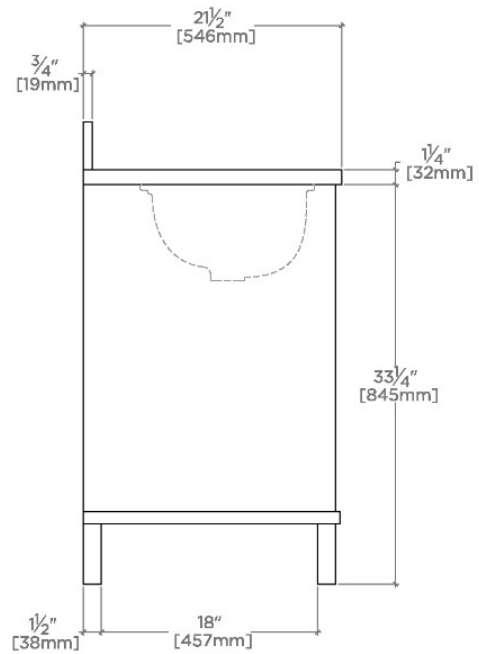

### TECHNICAL DETAILS

ADA Compliance: No  
Adjustable Levelers Feet: N  
Bowl Shape: Oval  
Depth To Overflow: 4 1/2"  
Drain Hole Depth: 1 3/4"  
Drain Hole Diameter: 1 3/4"  
Fittings Hole Depth: 1 1/4"  
Fittings Hole Diameter: 1 3/8"  
Overflow Opening: Yes  
Primary Material: Wood  
Sink Visibility: N

## ALVN10

Alta Single Vanity with Square Legs with MRLVHU Sink and Slab 25" x 21 1/2" x 34 1/2" with 4" x 3/4" Backsplash

TOP VIEW SCALE: 3/4"=1'-0"

FRONT VIEW SCALE: 3/4"=1'-0"

SIDE VIEW SCALE: 3/4"=1'-0"